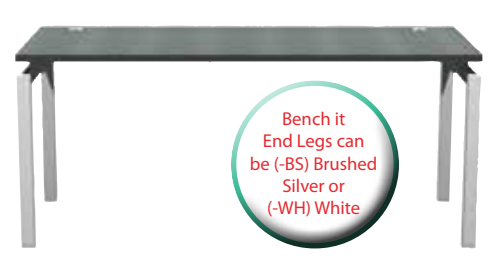

Bench it
End Legs can
be (-BS) Brushed
Silver or
(-WH) White

T-Leg with Casters Training Tables

- OFD-4824TC - "T" Leg 48" x 24" Training Table .... List $448
- OFD-4830TC - "T" Leg 48" x 30" Training Table .... List $531
- OFD-6024TC - "T" Leg 60" x 24" Training Table .... List $530
- OFD-6030TC - "T" Leg 60" x 30" Training Table .... List $592
- OFD-6624TC - "T" Leg 66" x 24" Training Table .... List $620
- OFD-6630TC - "T" Leg 66" x 30" Training Table .... List $637
- OFD-7224TC - "T" Leg 72" x 24" Training Table .... List $625
- OFD-7230TC - "T" Leg 72" x 30" Training Table .... List $642

Post Leg with Casters Training Tables

- OFD-4824PC - Post Leg 48" x 24" Training Table .... List $462
- OFD-4830PC - Post Leg 48" x 30" Training Table .... List $533
- OFD-6024PC - Post Leg 60" x 24" Training Table .... List $544
- OFD-6030PC - Post Leg 60" x 30" Training Table .... List $594
- OFD-6624PC - Post Leg 66" x 24" Training Table .... List $634
- OFD-6630PC - Post Leg 66" x 30" Training Table .... List $639
- OFD-7224PC - Post Leg 72" x 24" Training Table .... List $639
- OFD-7230PC - Post Leg 72" x 30" Training Table .... List $644

Bench it End Leg with Glides Training Tables

- OFD-4824BI - BI End Leg 48" x 24" Training Table .. List $560
- OFD-4830BI - BI End Leg 48" x 30" Training Table .. List $631
- OFD-6024BI - BI End Leg 60" x 24" Training Table .. List $611
- OFD-6030BI - BI End Leg 60" x 30" Training Table .. List $661
- OFD-6624BI - BI End Leg 66" x 24" Training Table .. List $701
- OFD-6630BI - BI End Leg 66" x 30" Training Table .. List $706
- OFD-7224BI - BI End Leg 72" x 24" Training Table .. List $706
- OFD-7230BI - BI End Leg 72" x 30" Training Table .. List $711

(Bench it tables come with troughs.)

T-Leg with Glides Training Tables

- OFD-4824TG - "T" Leg 48" x 24" Training Table .... List $448
- OFD-4830TG - "T" Leg 48" x 30" Training Table .... List $531
- OFD-6024TG - "T" Leg 60" x 24" Training Table .... List $530
- OFD-6030TG - "T" Leg 60" x 30" Training Table .... List $592
- OFD-6624TG - "T" Leg 66" x 24" Training Table .... List $620
- OFD-6630TG - "T" Leg 66" x 30" Training Table .... List $637
- OFD-7224TG - "T" Leg 72" x 24" Training Table .... List $625
- OFD-7230TG - "T" Leg 72" x 30" Training Table .... List $642

Post Leg with Glides Training Tables

- OFD-4824PG - Post Leg 48" x 24" Training Table .... List $462
- OFD-4830PG - Post Leg 48" x 30" Training Table .... List $533
- OFD-6024PG - Post Leg 60" x 24" Training Table .... List $544
- OFD-6030PG - Post Leg 60" x 30" Training Table .... List $594
- OFD-6624PG - Post Leg 66" x 24" Training Table .... List $634
- OFD-6630PG - Post Leg 66" x 30" Training Table .... List $639
- OFD-7224PG - Post Leg 72" x 24" Training Table .... List $639
- OFD-7230PG - Post Leg 72" x 30" Training Table .... List $644