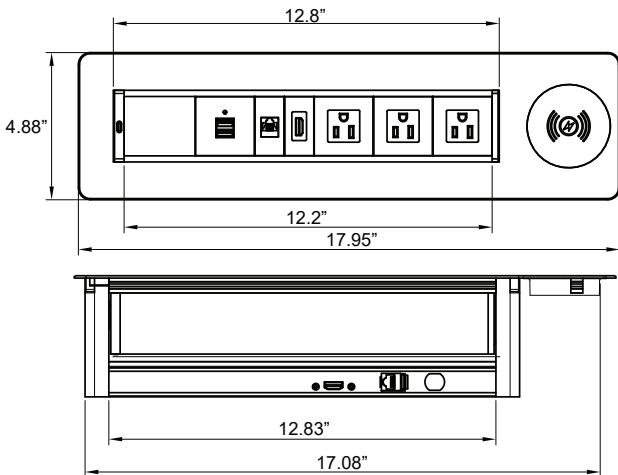

Table Top Power Insert
Fits any work surface top, Brushed Silver

\$675

See Page 8 for NEW Power Conference Tables!

- 18"W x 4.88"D
- Electric Flip Cover
- Brushed Silver Finish
- Black Face Inside
- 3 Power Plugs
- 2 USB, 5V 2.1 Amp
- 1 HDMI
- 1 RJ45 Plug
- Wireless Phone Charging Pod
- 60" Plug-in Cord
- Power Accessible from Both Sides when Cover is Flipped Up

OFDTABLEPOWER-BS - Table Power Insert, 16"W x 4.88"D.....List \$675

Metal Magnetic Wire Manager

Easily fits on any of our metal Collaborate it bases or legs
Get rid of those messy wires

(Magnetic Wire Manager shown on Lift it. Base)