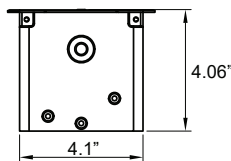

Table Top Power Insert
Fits any work surface top, Brushed Silver

\$675

See Page 8 for NEW Power Conference Tables!

- 18"W x 4.88"D
- Electric Flip Cover
- Brushed Silver Finish
- Black Face Inside
- 3 Power Plugs
- 2 USB, 5V 2.1 Amp
- 1 HDMI
- 1 RJ45 Plug
- Wireless Phone Charging Pod
- 60" Plug-in Cord
- Power Accessible from Both Sides when Cover is Flipped Up

OFDTABLEPOWER-BS - Table Power Insert, 16"W x 4.88"D.....List \$675

Metal Magnetic Wire Manager

Easily fits on any of our metal Collaborate it bases or legs
Get rid of those messy wires

(Magnetic Wire Manager shown on Lift it. Base)