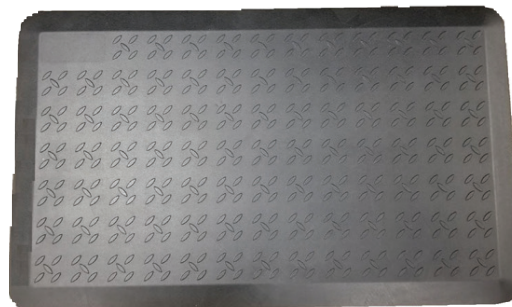

Pneumatic
Height
Adjustment

(-BLK) Black
Padded Fabric
Seat

NEW

Black
Round
Base

Pneumatic
Height
Adjustment

(-GRY) Gray
Padded Fabric
Seat

White
Round
Base

ACTIVE SEATING Sit/Stand Stools

- OFDCI2801-BLK - Sit/Stand Stool, Black Body/Black SeatList \$399
- OFDCI2802-GRY - Sit/Stand Stool, White Body/Gray Seat.....List \$399

ANTI- FATIGUE Mat

- Black Polyurethane
- 23 1/4" x 36 1/4"
- Anti-skid top and bottom with beveled edge

T-REX series

T-REX series

Single Monitor Arm Mount

Dual Monitor Arm Mount

- Impressive 4" - 21" horizontal travel range
- Accommodates all VESA-compliant monitors weighing up to 25 pounds
- Available in both clamp- and grommet-mount versions
- Unique pivot assembly fine tunes monitor angle and height
- Swivel assembly allows flexibility to adjust the monitor for portrait or landscape views

Effortlessly adjust the angle and focal depth of your flat-screen monitor for either seated or standing applications

OFD-TREX1-GM - Grommet Mount Single Monitor Arm, Silver.....List \$360
OFD-TREX1-CM - Clamp Mount Single Monitor Arm, Silver.....List \$360