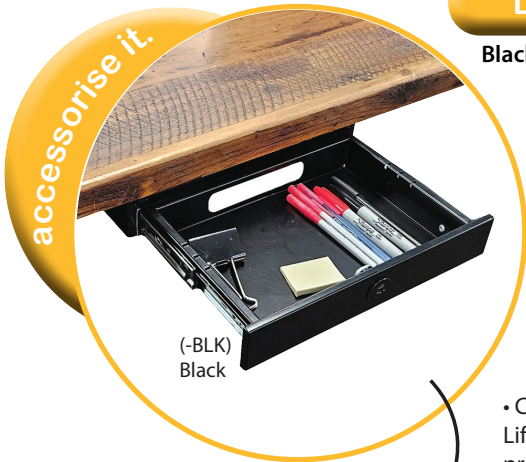

- Locking Metal Center Drawer
- Compatible with Lift it or Bench it product only

(-BLK) Black

OFD-200-DR

Plastic Center Drawer

List \$112

- 21"x18.125"x2"
- Compatible with Connect it product only

OFD-800-CPU