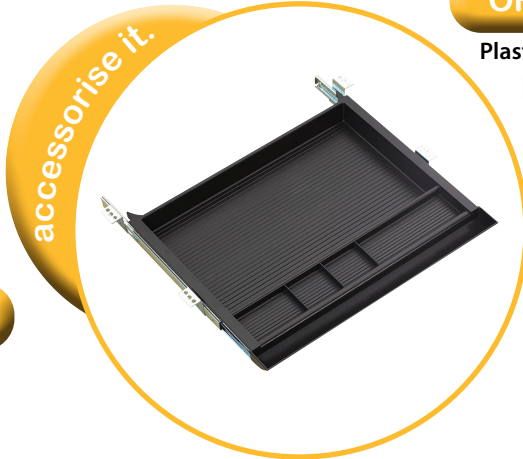

- Locking Metal Center Drawer
- Compatible with Lift it or Bench it product only

(-BLK) Black

OFD-200-DR

Plastic Center Drawer

List \$112

- 21"x18.125"x2"
- Compatible with Connect it product only

OFD-800-CPU

Metal CPU Holder

List \$288

- Retractable
- Swivels 360°
- CPU case size: 3.75"-8.25"W x 12"-20.5"H
- Can be used on some Lift it Product

OFD-SPINE-BS

Brushed Silver Spine Wire Manager

OFD-SPINE-B

Black Spine Wire Manager