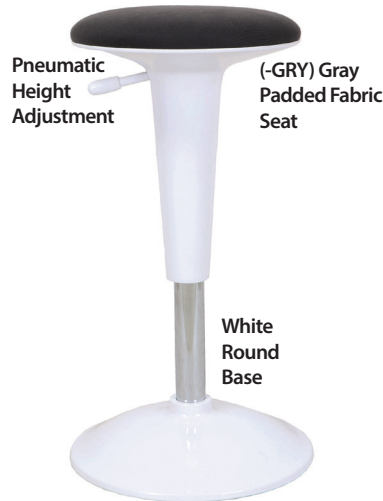

Pneumatic
Height
Adjustment

(-BLK) Black
Padded Fabric
Seat

NEW

Black
Round
Base

Pneumatic
Height
Adjustment

(-GRY) Gray
Padded Fabric
Seat

White
Round
Base

ACTIVE SEATING Sit/Stand Stools

T-REX series

T-REX series

Single Monitor Arm Mount

Dual Monitor Arm Mount

- Impressive 4" - 21" horizontal travel range
- Accommodates all VESA-compliant monitors weighing up to 25 pounds
- Available in both clamp- and grommet-mount versions
- Unique pivot assembly fine tunes monitor angle and height
- Swivel assembly allows flexibility to adjust the monitor for portrait or landscape views

Grommet/
Clamp
Mount

- Built-in wire management
- Pneumatic cylinder adjustment
- Monitor mount removable for easy installation

Effortlessly adjust the angle and focal depth of your flat-screen monitor for either seated or standing applications