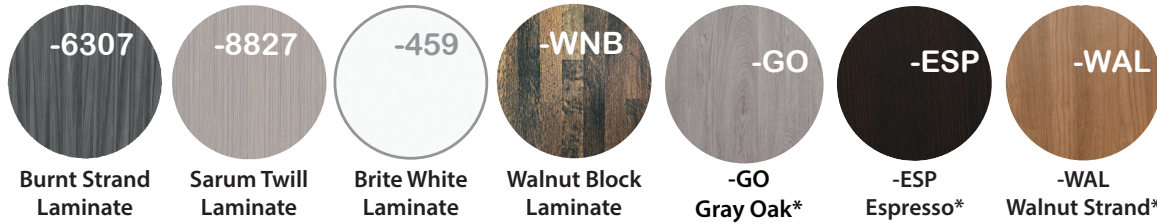

NEW A-FRAME

DESKING SERIES PARTS

A-FRAME Desking parts

In-Stock Collaborate it Work Surfaces (includes stretcher)

-6307 Burnt Strand Laminate   **-8827** Sarum Twill Laminate   **-459** Brite White Laminate   **-WNB** Walnut Block Laminate   **-GO** Gray Oak*   **-ESP** Espresso*   **-WAL** Walnut Strand*

*Gray Oak, Espresso, and Walnut Strand Tops only available in 48x24, 60x24, 60x30, 66x30, 72x24, and 72x30