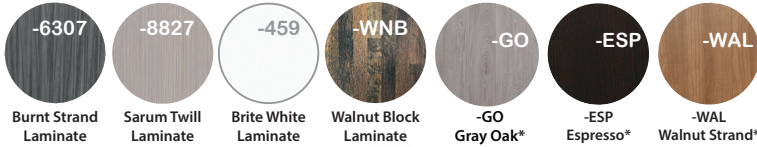

* Power not included in 'as shown' price.
Screens used on typical are OFD-BI1946FG with OFD-BICLIP60-BS and OFD-BICLIP30-BS brackets
Other screen options available. See pages 50-53.

bench it. parts

In-Stock Laminate Work Surfaces (includes trough)

Burnt Strand Laminate Sarum Twill Laminate Brite White Laminate Walnut Block Laminate Gray Oak* Espresso* Walnut Strand*

**Gray Oak, Espresso, and Walnut Strand Tops only available in 48x24, 60x24, 60x30, 66x30, 72x24, and 72x30*