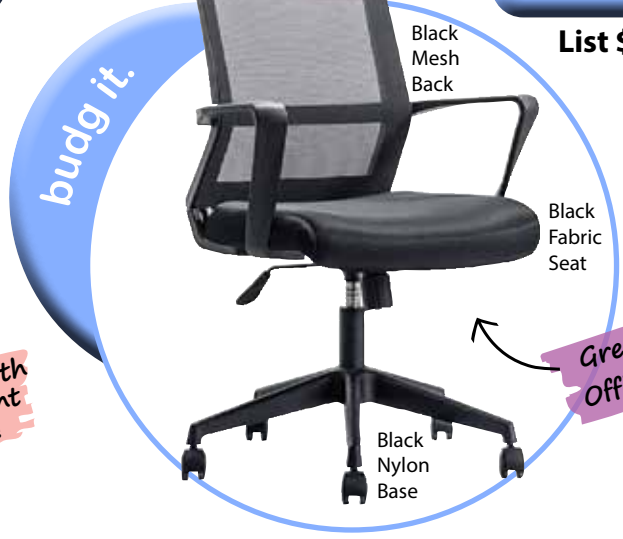

BU-401-BLK

List \$450  
**EDGE**  
series

Black Mesh Back

Black Fabric Seat

Black Nylon Base

Best Value with 300lb weight capacity!!

BU-101-EW08

List \$400

Black Mesh Back

Black Fabric Seat

Black Nylon Base

Great Home Office Chair!!

BU-201-EW08

List \$400

Black Mesh Back

Black Fabric Seat

Black Nylon Base

Great for Home Office

BU-201-EW02

List \$400

Perfect "greige"

Gray Mesh Back

Gray Fabric Seat

Black Nylon Base

BU-6102-ECBR

List \$449

Breathable Black Mesh Back

Flip arms

Black Eco Leather Seat

Black Nylon Base

Has reverse stitching

Easy to Clean & Disinfect