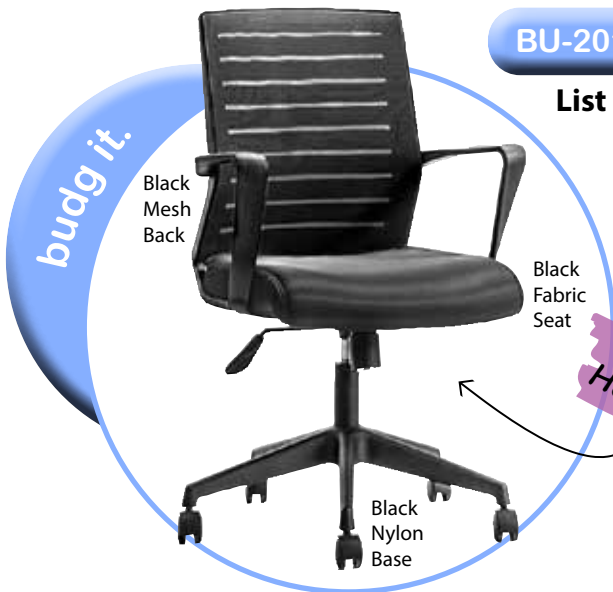

BU-401-BLK

List \$450  
**EDGE**  
series

Black Mesh Back

Black Fabric Seat

Black Nylon Base

Best Value with 300lb weight capacity!!

BU-101-EW08

List \$400

Black Mesh Back

Black Fabric Seat

Black Nylon Base

Great Home Office Chair!!

BU-201-EW08

List \$400

Black Mesh Back

Black Fabric Seat

Black Nylon Base

Great for Home Office

BU-201-EW02

List \$400

Perfect "greige"

Gray Mesh Back

Gray Fabric Seat

Black Nylon Base

BU-6102-ECBR

List \$449

Breathable Black Mesh Back

Flip arms

Black Eco Leather Seat

Black Nylon Base

Has reverse stitching

Easy to Clean & Disinfect