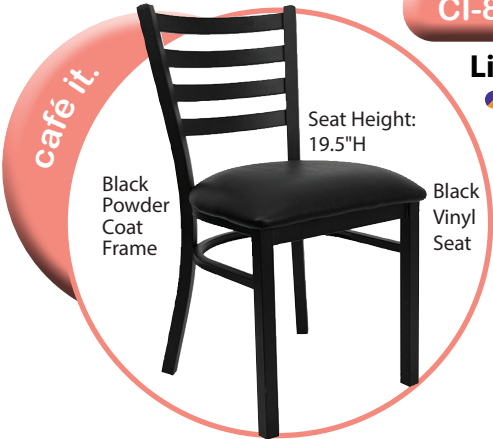

-BLK
Black Vinyl Seat

CI-775-BS

List \$485

-BLK
Black Vinyl Seat

CI-800-BLK

List \$360

-BLK
Black Vinyl Seat

CI-825-BLK

All Tables are 29"H. All Bar Tables are 41.5"H.

How to Order

Café Table Item# - Laminate Code - Paint Code

Example = CI-BAR36R-6307-BS

(-MAH) Mahogany
36" Top Shown

Round Black Cast Iron Base

CI-BREAK30SQ-

List \$671
30" x 30" Square Table

(-8827) Sarum Twill
30" Top Shown

Round Black Cast Iron Base

CI-BREAK30R-

List \$671
30" Dia. Round Table

(-6307) Burnt Strand 36" Top Shown

Round Brushed Silver Base

CI-BREAK36R-

List \$737
36" Dia. Round Table

Black Cast Iron Base

(-6212) Wheat Strand 36" Top Shown

(-BLK) Black 30" Top Shown

X' Black Cast Iron Base

CI-BREAK-X30SQ-

List \$571
30" x 30" Square Table

CI-BREAK-X36SQ-

List \$637
36" x 36" Square Table