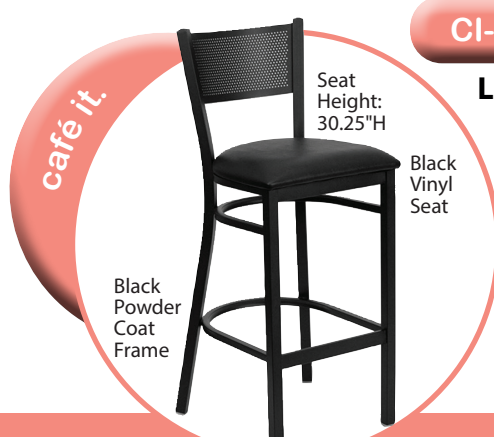

-BLK
Black Vinyl Seat

CI-775-BS

List \$485

-BLK
Black Vinyl Seat

CI-800-BLK

List \$360

-BLK
Black Vinyl Seat

CI-825-BLK

List \$450

-BLK
Black Vinyl Seat

CI-850-BLK

List \$360

-BLK
Black Vinyl Seat

CI-875-BLK

List \$450

-BLK
Black Vinyl Seat

All Tables are 29"H. All Bar Tables are 41.5"H.

How to Order

Café Table Item# - Laminate Code - Paint Code

Example = CI-BAR36R-6307-BS

(-MAH) Mahogany
36" Top Shown

Round Black Cast Iron Base

CI-BREAK30SQ-

List \$671
30" x 30" Square Table