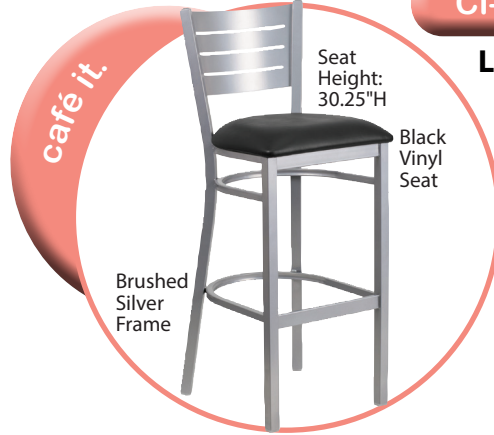

CI-775-BS

List $485

-BLK
Black Vinyl Seat