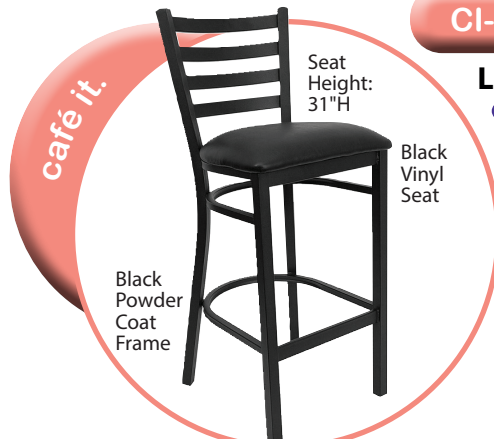

-BLK
Black Vinyl Seat

CI-775-BS

List \$485

-BLK
Black Vinyl Seat

CI-800-BLK

List \$360

-BLK
Black Vinyl Seat

CI-825-BLK

List \$450

-BLK
Black Vinyl Seat

CI-850-BLK

List \$360

-BLK
Black Vinyl Seat

CI-875-BLK

List \$450

-BLK
Black Vinyl Seat

All Tables are 29"H. All Bar Tables are 41.5"H.

How to Order

Café Table Item# - Laminate Code - Paint Code

Example = CI-BAR36R-6307-BS

(-MAH) Mahogany
36" Top Shown

Round Black Cast Iron Base

CI-BREAK30SQ-

List \$671
30" x 30" Square Table

CI-BAR30R-

List \$739
30" Dia. Round Table

CI-BAR36R-

List \$805
36" Dia. Round Table

2 base colors!

-BS

Brushed Silver Base

-BK