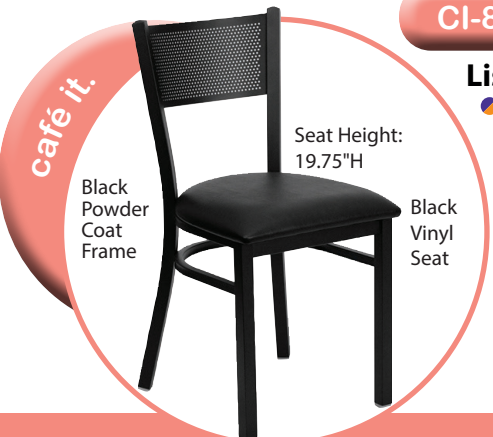

-BLK
Black Vinyl Seat

CI-775-BS

List \$485

-BLK
Black Vinyl Seat

CI-800-BLK

List \$360

-BLK
Black Vinyl Seat

CI-825-BLK

List \$450

-BLK
Black Vinyl Seat

CI-850-BLK

List \$360

-BLK
Black Vinyl Seat

CI-875-BLK

List \$450

-BLK
Black Vinyl Seat

All Tables are 29"H. All Bar Tables are 41.5"H.

How to Order

Café Table Item# - Laminate Code - Paint Code

Example = CI-BAR36R-6307-BS

(-MAH) Mahogany
36" Top Shown

Round Black Cast Iron Base

CI-BREAK30SQ-

List \$671
30" x 30" Square Table

CI-BAR30R-

List \$739
30" Dia. Round Table

CI-BAR36R-

List \$805
36" Dia. Round Table

2 base colors!

-BS

Brushed Silver Base

-BK