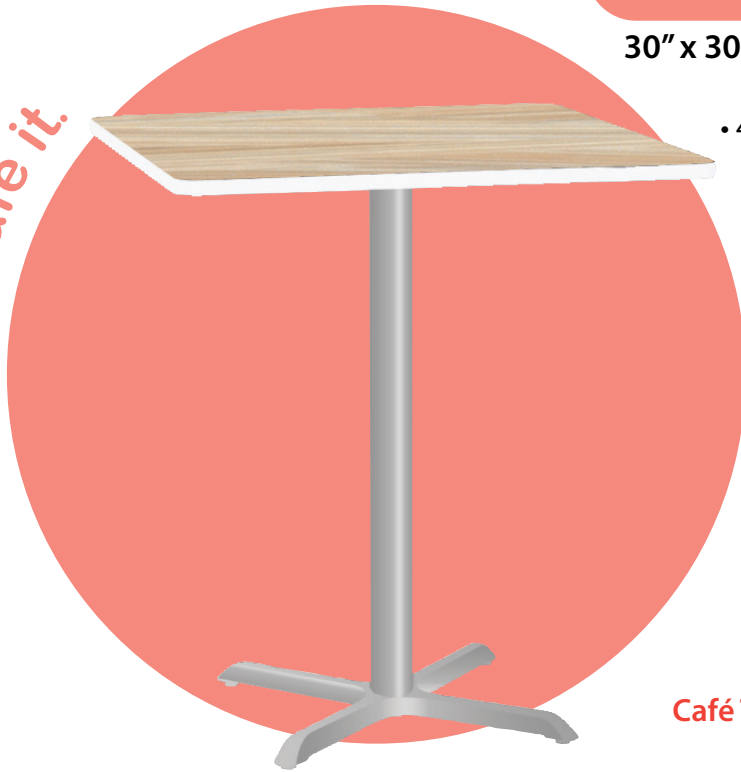

café it.

**CI-BAR-X30SQ-**

**30" x 30" Square Bar Table**

- 41.5" Bar Height
- 1.125" Thick Top
- Bi-Color Laminate Top Available in Burnt Strand/Sarum Twill, Wheat Strand/Brite White, Wenge Strand/Walnut Block, or Black/Mahogany
- High Impact Melamine Core
- Matching T-Mold Protective Edging
- X-Base Configuration
- Cast Iron Base Construction
- Black (-BK) or Brushed Silver (-BS) Powder Coated Finish

How to Order

Café Table Item# - Laminate Code - Paint Code

Example = **CI-BAR-X30SQ-6307-BS**

**Top Max. Overall Size:** 30"W x 30"D

**Top Weight:** 24 lbs.

**Base Max. Overall Size:** 22"W x 42"H

**Base Weight:** 18 lbs.

Tops are double sided: -6307/-8827, -6212/-459, -6306/-WNB, -BLK/-MAH

office furniture distributors