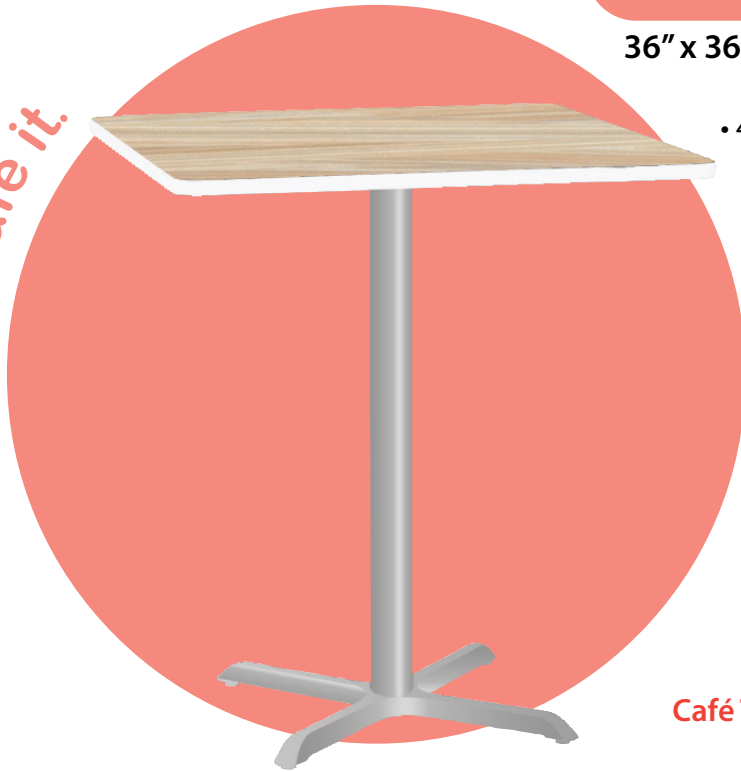

café it.

CI-BAR-X36SQ-

36" x 36" Square Bar Table

- 41.5" Bar Height
- 1.125" Thick Top
- Bi-Color Laminate Top Available in Burnt Strand/Sarum Twill, Wheat Strand/Brite White, Wenge Strand/Walnut Block, or Black/Mahogany
- High Impact Melamine Core
- Matching T-Mold Protective Edging
- X-Base Configuration
- Cast Iron Base Construction
- Black (-BK) or Brushed Silver (-BS) Powder Coated Finish

How to Order

Café Table Item# - Laminate Code - Paint Code

Example = CI-BAR-X36SQ-6307-BS

Top Max. Overall Size: 36"W x 36"D

Top Weight: 35 lbs.

Base Max. Overall Size: 30"W x 42"H

Base Weight: 22 lbs.

Tops are double sided: -6307/-8827, -6212/-459, -6306/-WNB, -BLK/-MAH