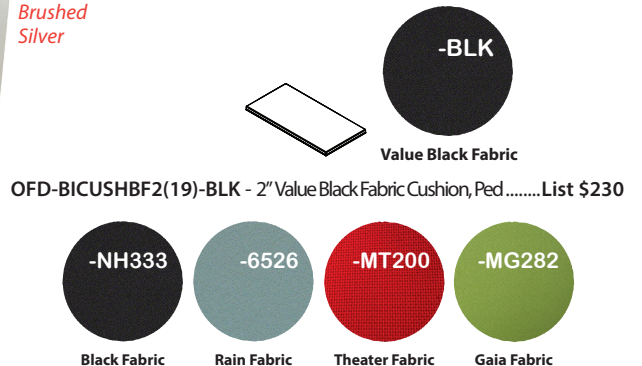

Cushions for Mobile Pedestals

- OFD-BICUSHBF2(19)-BLK - 2\"/>

- OFD-CICUSHBF(19) - 2\"/>