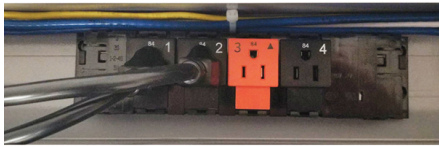

Power Block

- OFDPBLOCK-BLK - Power Block with 4 Receptacles for Power Beam ..... List $200
- OFD-CIDBLBLOCK4-BLK - Double Sided Pwr Block with (4) Receptacles . List $213
- OFD-CIDBLBLOCK8-BLK - Double Sided Pwr Block with (8) Receptacles . List $304