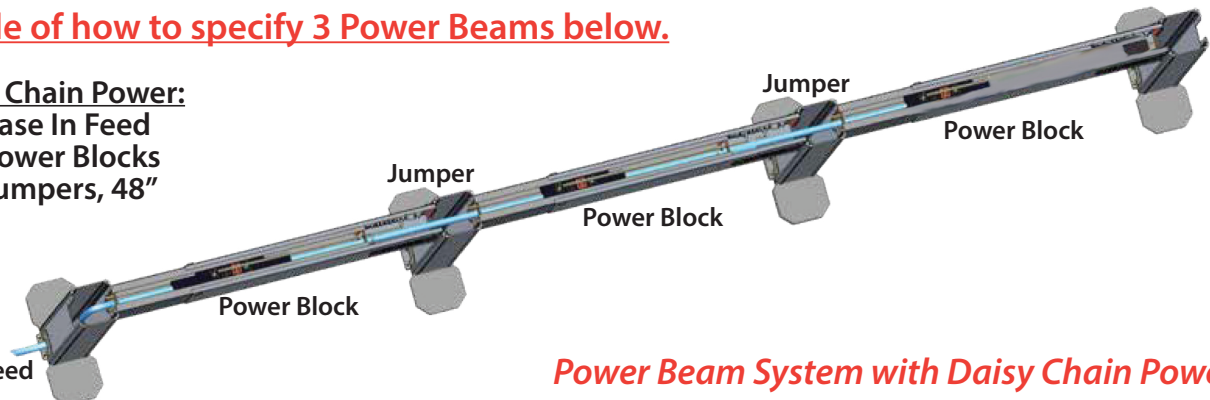

Example of how to specify 3 Power Beams below.

1. **To Daisy Chain Power:**
2. 1 Each Base In Feed
   - 3 Each Power Blocks
   - 2 Each Jumpers, 48"

Power Beam System with Daisy Chain Power

In single applications, the plug can be routed out the grommet in the end leg, and plugged directly into the wall.

In 2 or more beams in a row, internal power blocks, jumpers, and a base in feed are required to connect to the building power (*Building connection REQUIRED by an Electrician*), and the power panels are plugged into the power blocks inside the trough channel to power the external power panel.