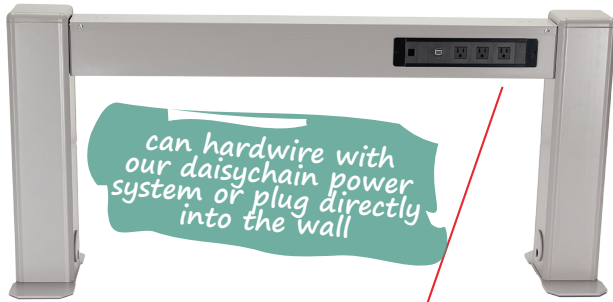

Power Beam

Elevated Power Trough with 2 End Legs

Compare!
price
reduction!!

can hardwire with our daisychain power system or plug directly into the wall

Power and Data Port

Included on both sides of beam

- 2.63"H x 13"W
- 3 Socket Power Outlet
- 2 USB Ports
- 1 RJ45 Knock Out

Fixed Power Beam

- OFD-BEAM48NB-1-BLK - For 48" Benching, Black .....List $998
- OFD-BEAM48NB-1-BS - For 48" Benching, Brushed Silver .....List $998
- OFD-BEAM48NB-1-WH - For 48" Benching, White.....List $998

Adjustable Power Beam

- OFD-BEAM6072NB-1-BLK - For 60" - 72" Benching, Black..... List $1,049
- OFD-BEAM6072NB-1-BS - For 60" - 72" Benching, Brushed Silver . List $1,049
- OFD-BEAM6072NB-1-WH - For 60" - 72" Benching, White ..... List $1,049