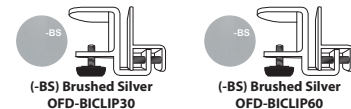

- OFD-BICLIP30-BS - Bench it Screen Bracket for Side Mount, Brushed Silver ...List $34
- OFD-BICLIP60-BS - Bench it Screen Bracket for Front Mount, Brushed Silver ...List $40

2 Brackets recommended for 28" screens and smaller
3 Brackets recommended for 46" screens and larger

Custom SIZES are available!
Please call customer service for pricing and availability.