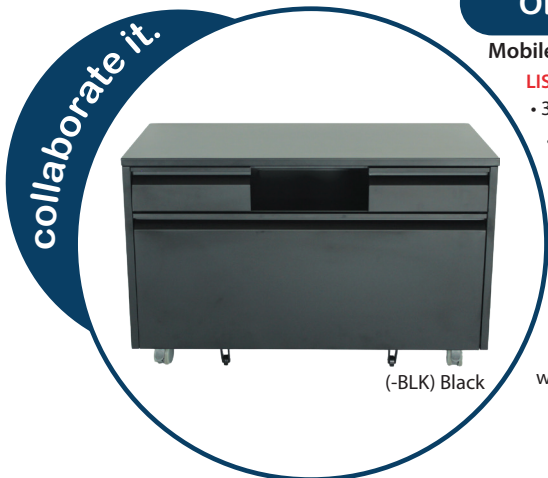

Cushions for Mobile Pedestals

- OFD-BICUSHBF2(19)-BLK - 2\"/>

- OFD-CICUSHBF(19) - 2\"/>

collaborate it.

Mobile Storage Units **NEW**

Great storage options!!

B/B/L Storage Unit or Open Storage Unit

In-Stock

(-BS) Brushed Silver B/B/L and Open Storage Unit Shown with (-459) White top

OFDCI36BBL

Mobile B/B/L Storage Unit

LIST \$1,149

- 35.5"W x 17.75"D x 22.25"H
- 2 Box Files
- Center Open Storage 11"W x 4.25"H with Grommet in rear
- Lateral File Drawer - Letter/Legal Filing
- Overall Metal Construction
- Available in Black (-BLK), Brushed Silver (-BS), or White (-WH)
- Locking Casters with dual anti-tip wheels included for stability

(-BS) Brushed Silver

(-WH) White

(-BLK) Black

OFDCI36OS

Mobile Open Storage Unit

LIST \$850

- 35.5"W x 17.75"D x 22.25"H
- Open Storage with divider and 2 adjustable shelves
- 2 Grommets in rear
- Overall Metal Construction
- Available in Black (-BLK), Brushed Silver (-BS), or White (-WH)
- Locking Casters

(-BLK) Black

(-BS) Brushed Silver

(-WH) White

Laminate Work Surface

Only for B/B/L Storage Unit or Open Storage Unit, White

NEW

Available OCT. 2023

- OFD-TOP3517-459 - Work Surface, 35.75" x 17-7/16, WhiteList \$165
- OFD-TOP7017-459 - Work Surface, 70-7/8 x 17-7/16, White.....List \$300