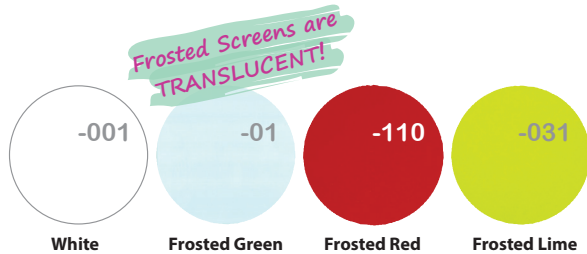

In-Stock

Acrylic Screens

For 12" High, (screens only - must add brackets)

- OFD-CISCREENTOP1222A - 1/4" Acrylic Screen for 24" Work Surface, 22" x 12" .....List $137
- OFD-CISCREENTOP1228A - 1/4" Acrylic Screen for 30" Work Surface, 28" x 12" .....List $165
- OFD-CISCREENTOP1246A - 1/4" Acrylic Screen for 48" Work Surface, 46" x 12" .....List $232
- OFD-CISCREENTOP1258A - 1/4" Acrylic Screen for 60" Work Surface, 58" x 12" .....List $308
- OFD-CISCREENTOP1264A - 1/4" Acrylic Screen for 66" Work Surface, 64" x 12" .....List $328
- OFD-CISCREENTOP1270A - 1/4" Acrylic Screen for 72" Work Surface, 70" x 12" .....List $355

For 18" High, (screens only - must add brackets)