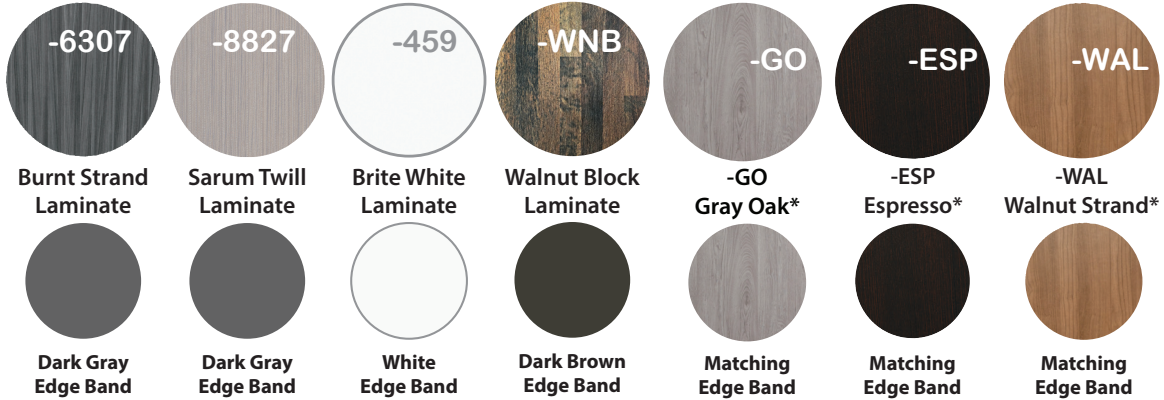

120° Power Beam

Shown with Fabric Screens

- **Power Plug and Data can be plugged directly into wall as shown above**

IN-STOCK FINISHES

Paint

Work Surface Laminate Choices

*Gray Oak, Espresso, and Walnut Strand Tops only available in 48x24, 60x24, 60x30, 66x30, 72x24, and 72x30