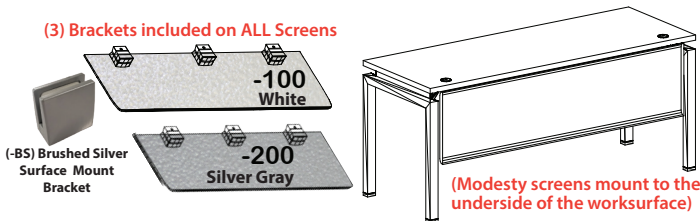

-CHE Cherry -MAH Mahogany -ESP Espresso -WAL Walnut Strand -BS Burnt Strand

In-Stock

Modesty Screens

for Underside of Work Surface

(3) Brackets included on ALL Screens

- OFD-BI1846SB - 1/4" Sea Board Screen for 60" Desk, 46" x 18" List \$318
 - OFD-BI1858SB - 1/4" Sea Board Screen for 66" Desk, 58" x 18" List \$352
 - OFD-BI1864SB - 1/4" Sea Board Screen for 72" Desk, 64" x 18" List \$374
- (Not recommended on Connect it Product)