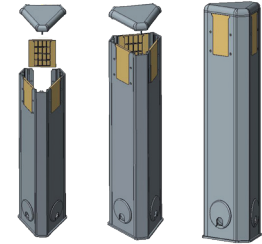

Power Beam 120° Shared Leg

- OFD-BEAM120LEG-BLK - Metal Leg with 3 Grommets, Black ...List $236
- OFD-BEAM120LEG-BS - Metal Leg with 3 Grommets, Brushed Silver....List $236
- OFD-BEAM120LEG-WH - Metal Leg with 3 Grommets, White.....List $236