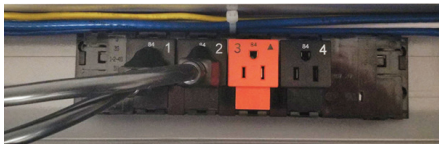

**Power Block with Mounting Kit
For Mounting under Glass Dividers**

- OFD-BIDBLBLOCK4-BLK - Double Block with 4 Receptacles & kit... List $233
- OFD-BIDBLBLOCK8-BLK - Double Block with 8 Receptacles & kit... List $324