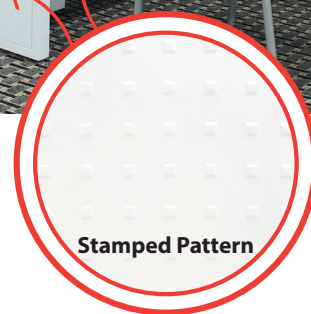

collaborate **it.**

connect **it.** *Desking Series*

Desking Series Base Color Options