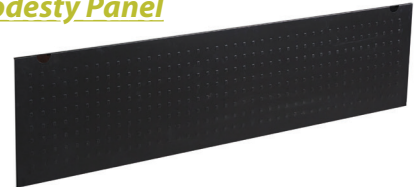

Desking Series Base Color Options

Brushed Silver

White

Black

Half Modesty Panel

- OFDDIMOD48 - Half Modesty Panel for 48" -BLK, -BS, -WHList \$175
- OFDDIMOD60 - Half Modesty Panel for 60" -BLK, -BS, -WHList \$215
- OFDDIMOD66 - Half Modesty Panel for 66" -BLK, -BS, -WHList \$235
- OFDDIMOD72 - Half Modesty Panel for 72" -BLK, -BS, -WHList \$260