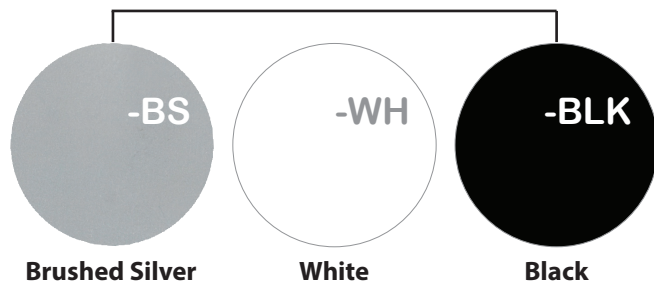

collaborate **it.**

connect **it.** *Desking Series*

Desking Series Base Color Options

Desking Series Work Surfaces

In-Stock Laminates

-6307
Burnt Strand Laminate

-8827
Sarum Twill Laminate

-459
Brite White Laminate

-WNB
Walnut Block Laminate

-GO
Gray Oak*

-ESP
Espresso*

-WAL
Walnut Strand*

**Gray Oak, Espresso, and Walnut Strand Tops only available in 48x24, 60x24, 60x30, 66x30, 72x24, and 72x30*

CONNECT IT DESKING
EXECUTIVE U-SET
 Total List: \$5,546
 Includes: 72x30 Main, 48x24 Bridge,
 72x24 Credenza, BBF and FF Full Peds,
 with Full Modesty Panels
Chair OFD501F-BLK
 Total List: \$645