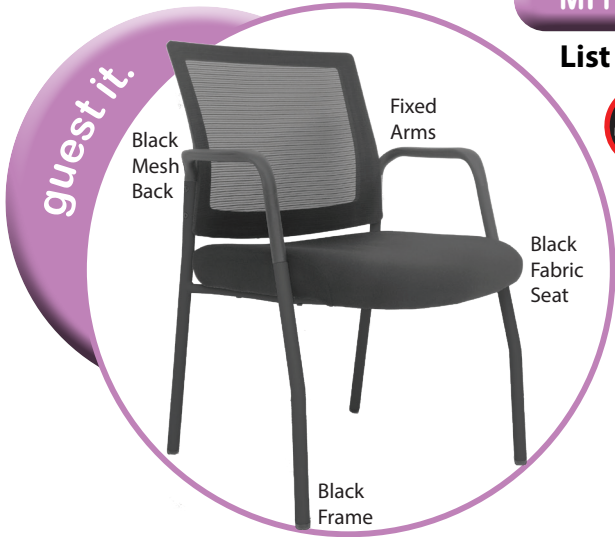

guest it.

# IGNITE MESH SERIES

Great Style & Comfort

MI1500B-BLK

List \$545

300 lb. weight limit

MI1500W-BLK

List \$545

300 lb. weight limit

MI1500S-BLK

List \$545

300 lb. weight limit

Voted Best Side Chair 2023!

OFD600G-BLK

List \$385

275 lb. weight limit