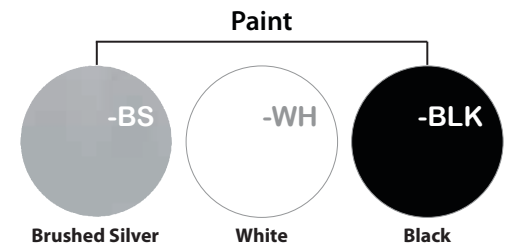

(Magnetic Wire Manager shown on Lift it. Base)

## OFD-CIWM-

Metal Magnetic Wire Manager

## OFD-ELBASECOVER-

Telescopic Cord Cover For Height Adjustable Tables

Get rid of those messy wires  
Screws into underside of work surface

(Shown under desk)