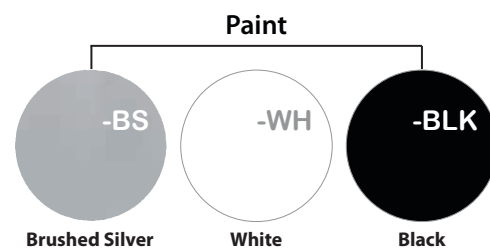

OFDTABLEPOWER-BS

Table Top Power Insert

- 16"W x 4.88"D
- Electric Flip Cover
- Brushed Silver Finish
- Black Face Inside
- 3 Power Plugs
- 2 USB, 5V 2.1 Amp
- 1 HDMI
- 1 RJ45 Plug
- Wireless Phone Charging Pod
- 60" Plug-in Cord
- Power Accessible from Both Sides when Cover is Flipped Up

OFD-CIWM-

Metal Magnetic Wire Manager

OFD-ELBASECOVER-

Telescopic Cord Cover For Height Adjustable Tables

Get rid of those messy wires
Screws into underside of work surface

OFD-LIFTCASTER-BK

Set of 4 Caster Kit For Height Adjustable Tables