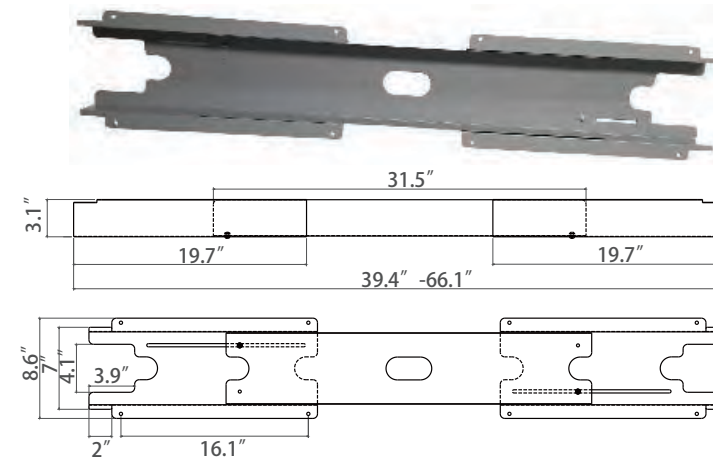

## OFDTABLEPOWER-BS

Table Top Power Insert

- 16"W x 4.88"D
- Electric Flip Cover
- Brushed Silver Finish
- Black Face Inside
- 3 Power Plugs
- 2 USB, 5V 2.1 Amp
- 1 HDMI
- 1 RJ45 Plug
- Wireless Phone Charging Pod
- 60" Plug-in Cord
- Power Accessible from Both Sides when Cover is Flipped Up

## OFD-ELBASECOVER-

Telescopic Cord Cover For Height Adjustable Tables

Get rid of those messy wires  
Screws into underside of work surface

(Shown under desk)