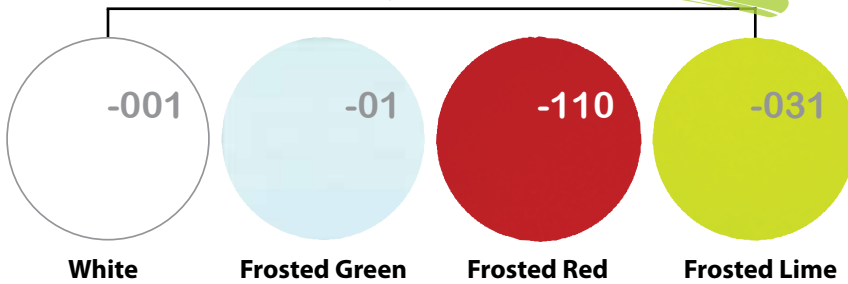

in-stock finishes

Work Surface Laminate Choices

1/4" Acrylic Screens

Frosted Screens are TRANSLUCENT!

Premium Cushions/Fabric

Paint

1/4" Frosted Glass

1" Fabric Screen