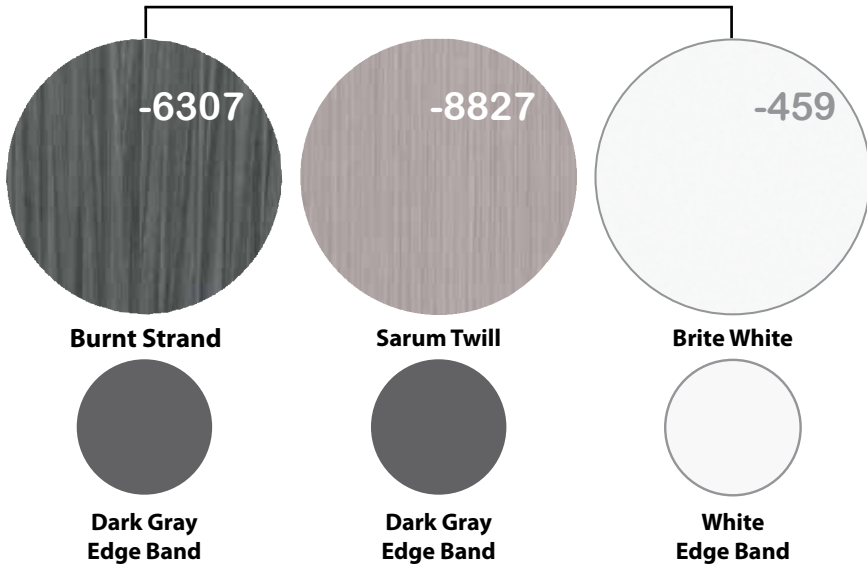

in-stock finishes

Work Surface Laminate Choices

1/4" Acrylic Screens

Frosted Screens are TRANSLUCENT!

Premium Cushions/Fabric

Paint

1/4" Frosted Glass

1" Fabric Screen

1/4" Privacy Screens

Value Cushions/Fabric