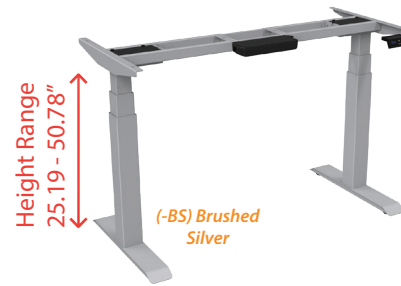

3 Stage Rectangle

Electric Ht. Adj. Base for 48" to 72" Desks
4 Memory, 1 USB Controller with LED Display

Height Range
25.19 - 50.78"

(-BS) Brushed
Silver