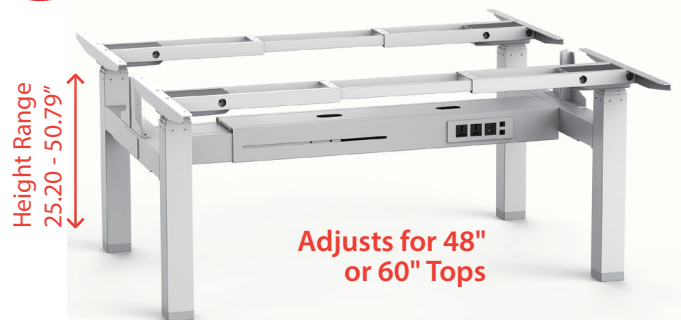

Height Range
25.20 - 50.79"

Adjusts for 48"
or 60" Tops

- OFD-CI3DBLELBASE-BLK - 3 Stage Double Electric Base, Black..... List $2,700
- OFD-CI3DBLELBASE-BS - 3 Stage Double Electric Base, Brushed Silver.... List $2,700
- OFD-CI3DBLELBASE-WH - 3 Stage Double Electric Base, White..... List $2,700