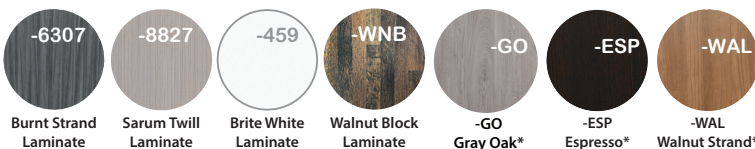

Laminate Work Surfaces

In-Stock Laminates, Top Only with Grommets

*Gray Oak, Espresso, and Walnut Strand Tops only available in 48x24, 60x24, 60x30, 66x30, 72x24, and 72x30

- *OFD-TOP4824M - 48"x24" with a 2 1/4" Center GrommetList \$325
- OFD-TOP4830M - 48"x30" with a 2 1/4" Center GrommetList \$425
- *OFD-TOP6024M - 60"x24" with two 2 1/4" Grommets.....List \$395
- *OFD-TOP6030M - 60"x30" with two 2 1/4" Grommets.....List \$475
- OFD-TOP6624M - 66"x24" with two 2 1/4" Grommets.....List \$525
- *OFD-TOP6630M - 66"x30" with two 2 1/4" Grommets.....List \$535
- *OFD-TOP7224M - 72"x24" with two 2 1/4" Grommets.....List \$535
- *OFD-TOP7230M - 72"x30" with two 2 1/4" Grommets.....List \$545