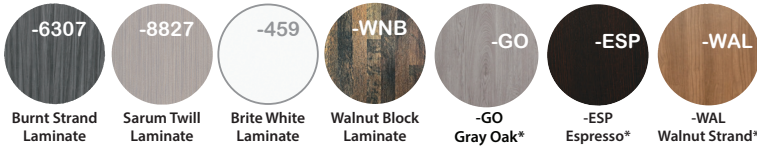

2 Stage 120°

Electric Ht. Adj. Base
Multiple Memory Presets, USB, and LED Display

- OFD-CI2ELBASE120-BLK - 2 Stage 120° Electric Base, Black List \$1,695
- OFD-CI2ELBASE120-BS - 2 Stage 120° Electric Base, Brushed Silver List \$1,695
- OFD-CI2ELBASE120-WH - 2 Stage 120° Electric Base, White List \$1,695

Laminate Work Surfaces

In-Stock Laminates, Top Only with Grommets

**Gray Oak, Espresso, and Walnut Strand Tops only available in 48x24, 60x24, 60x30, 66x30, 72x24, and 72x30*

- *OFD-TOP6024M - 60"x24" with two 2 1/4" Grommets List \$395
- *OFD-TOP6030M - 60"x30" with two 2 1/4" Grommets List \$475
- OFD-TOP6624M - 66"x24" with two 2 1/4" Grommets List \$525
- *OFD-TOP6630M - 66"x30" with two 2 1/4" Grommets List \$535
- *OFD-TOP7224M - 72"x24" with two 2 1/4" Grommets List \$535
- *OFD-TOP7230M - 72"x30" with two 2 1/4" Grommets List \$545
- OFD-TOP7236M - 72"x36" with two 2 1/4" Grommets List \$575