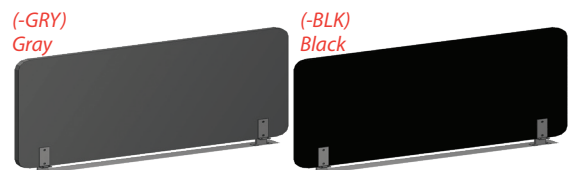

- OFD-LI6024TACK-BLK - 58" Privacy Screen, Black Fabric.....List $395
- OFD-LI6024TACK-GRY - 58" Privacy Screen, Gray Fabric.....List $395