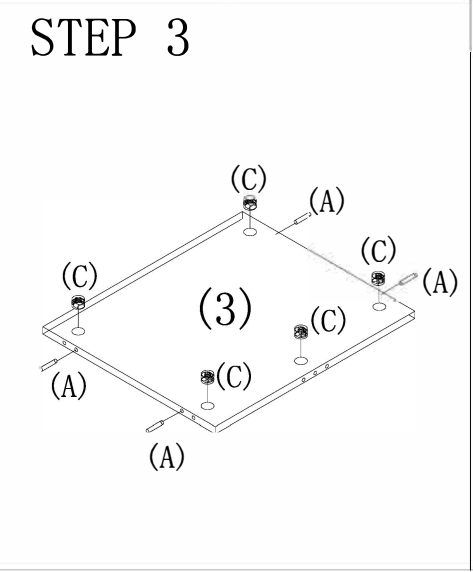

(1) Top  1PCS	(2) End Panel  2PCS	(3) Modesty Panel  1PCS	(A) Dowel  10PCS+1	(B) Cam Pin  9PCS+1	(C) Cam Lock  9PCS+1	(D) Leg Leveller  4PCS	(p) Cam Cover  9PCS+1
---	--	--	--	--	---	---	--

it.
office furniture distributors

END TABLE 24"W x 24"D x 20"H

N20

Always lay components on a clean, soft-cushioned surface during assembly.