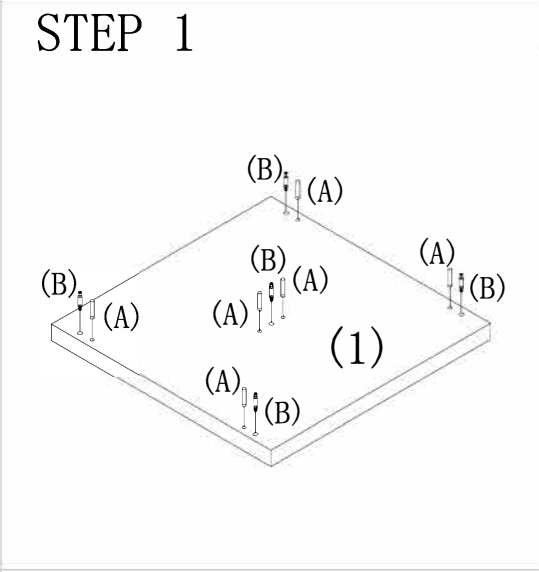

(1) Top  1PCS	(2) End Panel  2PCS	(3) Modesty Panel  1PCS	(A) Dowel  10PCS+1	(B) Cam Pin  9PCS+1	(C) Cam Lock  9PCS+1	(D) Leg Leveller  4PCS	(p) Cam Cover  9PCS+1
---	--	--	--	--	---	---	--

it.
office furniture distributors

END TABLE 24"W x 24"D x 20"H

N20

Always lay components on a clean, soft-cushioned surface during assembly.