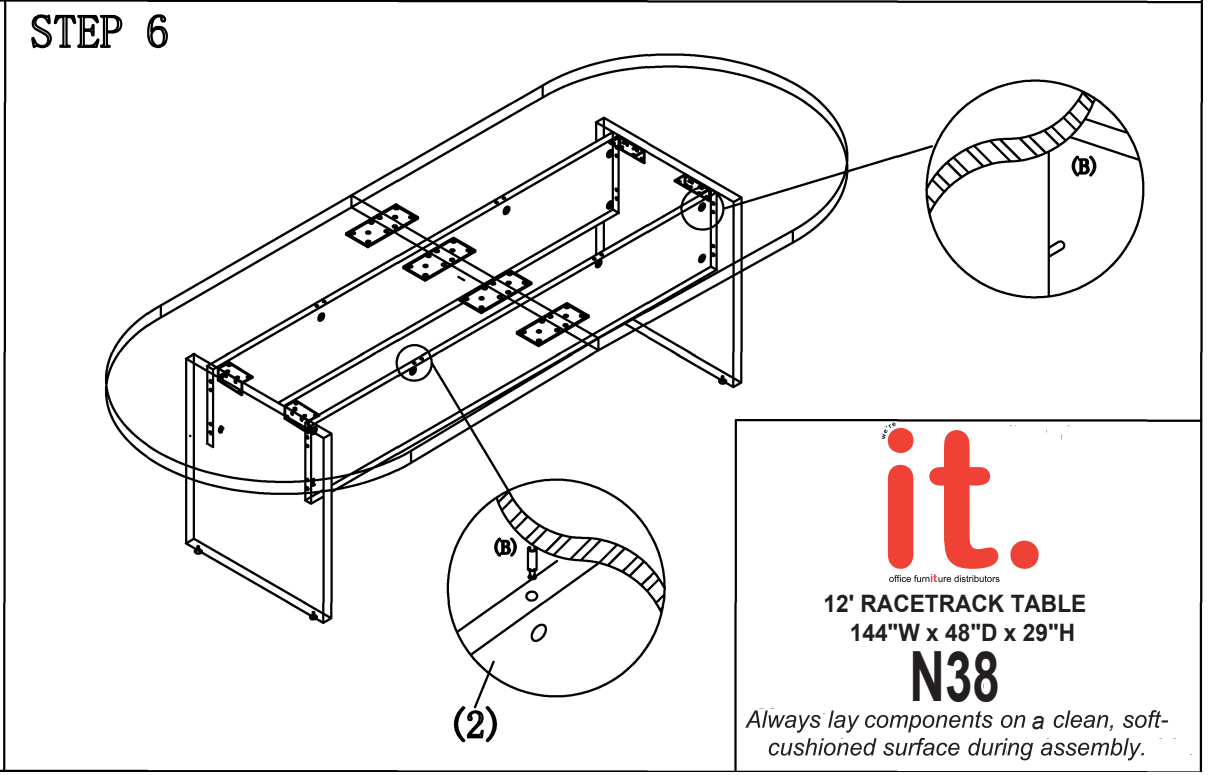

(1) Top 2PCS	(2) Center Support 2PCS	(3) Base 2PCS	(A) Dowel 20PCS+1	(B) Cam Pin 16PCS+1	(C) Cam Lock 16PCS+1	(D) Leg Leveller 4PCS	(p) Cam Cover 16PCS+1	(E4) Wood Screw 72PCS+4	(S0) Corner Bracket 4PCS	(S4) Flat Bracket 4PCS
---------------------	--------------------------------	----------------------	--------------------------	----------------------------	-----------------------------	------------------------------	------------------------------	--------------------------------	---------------------------------	-------------------------------

it.
office furniture distributors

12' RACETRACK TABLE
144"W x 48"D x 29"H

N38

Always lay components on a clean, soft-cushioned surface during assembly.