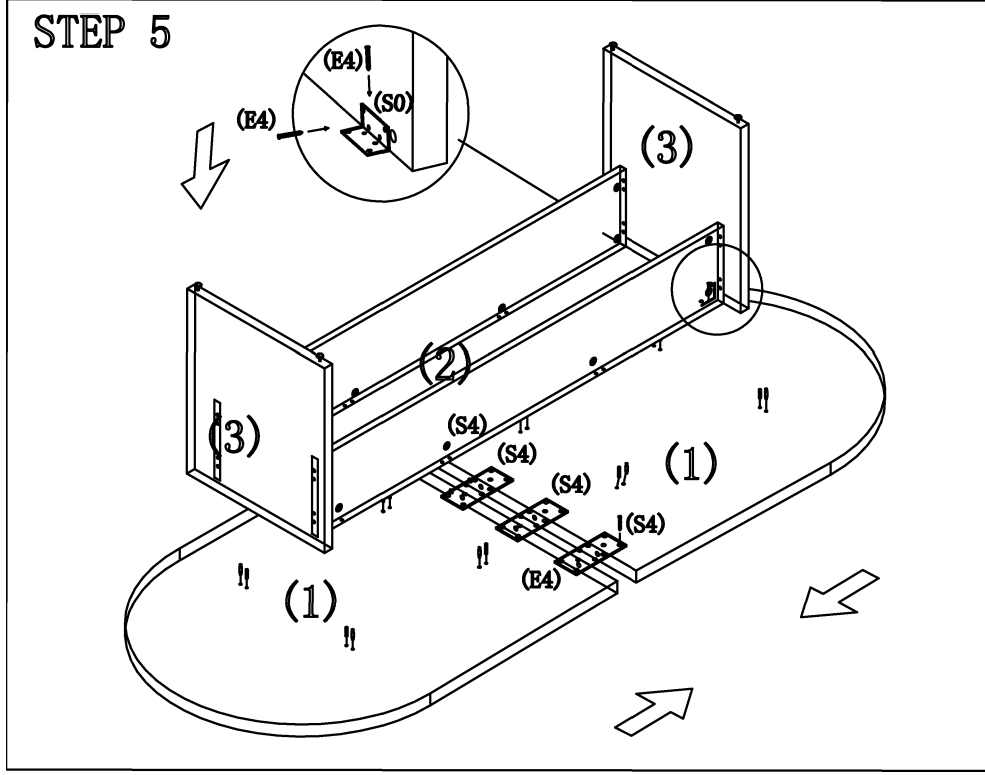

(1) Top 2PCS	(2) Center Support 2PCS	(3) Base 2PCS	(A) Dowel 20PCS+1	(B) Cam Pin 16PCS+1	(C) Cam Lock 16PCS+1	(D) Leg Leveller 4PCS	(p) Cam Cover 16PCS+1	(E4) Wood Screw 72PCS+4	(S0) Corner Bracket 4PCS	(S4) Flat Bracket 4PCS
---------------------	--------------------------------	----------------------	--------------------------	----------------------------	-----------------------------	------------------------------	------------------------------	--------------------------------	---------------------------------	-------------------------------

it.
office furniture distributors

12' RACETRACK TABLE
144"W x 48"D x 29"H

N38

Always lay components on a clean, soft-cushioned surface during assembly.