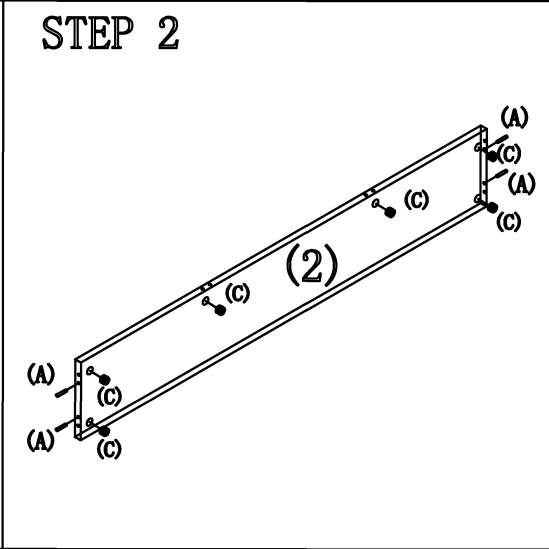

(1) Top 2PCS	(2) Center Support 2PCS	(3) Base 2PCS	(A) Dowel 20PCS+1	(B) Cam Pin 16PCS+1	(C) Cam Lock 16PCS+1	(D) Leg Leveller 4PCS	(p) Cam Cover 16PCS+1	(E4) Wood Screw 72PCS+4	(S0) Corner Bracket 4PCS	(S4) Flat Bracket 4PCS
---------------------	--------------------------------	----------------------	--------------------------	----------------------------	-----------------------------	------------------------------	------------------------------	--------------------------------	---------------------------------	-------------------------------

it.
office furniture distributors

12' RACETRACK TABLE
144"W x 48"D x 29"H

N38

Always lay components on a clean, soft-cushioned surface during assembly.