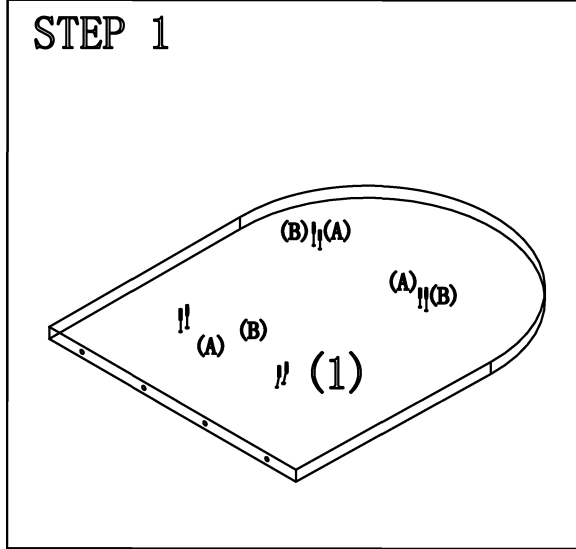

(1) Top 2PCS	(2) Center Support 2PCS	(3) Base 2PCS	(A) Dowel 20PCS+1	(B) Cam Pin 16PCS+1	(C) Cam Lock 16PCS+1	(D) Leg Leveller 4PCS	(p) Cam Cover 16PCS+1	(E4) Wood Screw 72PCS+4	(S0) Corner Bracket 4PCS	(S4) Flat Bracket 4PCS
---------------------	--------------------------------	----------------------	--------------------------	----------------------------	-----------------------------	------------------------------	------------------------------	--------------------------------	---------------------------------	-------------------------------

it.
office furniture distributors

12' RACETRACK TABLE
144"W x 48"D x 29"H

N38

Always lay components on a clean, soft-cushioned surface during assembly.