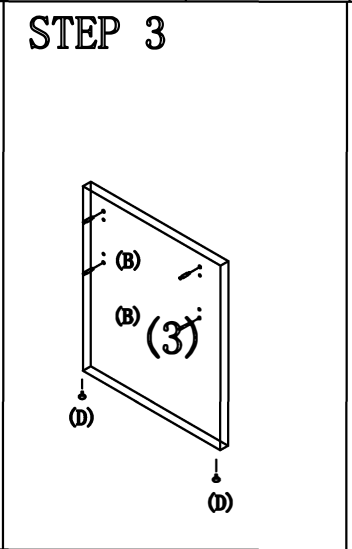

(1) Top 2PCS	(2) Center Support 2PCS	(3) Base 2PCS	(A) Dowel 20PCS+1	(B) Cam Pin 16PCS+1	(C) Cam Lock 16PCS+1	(D) Leg Leveller 4PCS	(p) Cam Cover 16PCS+1	(E4) Wood Screw 72PCS+4	(S0) Corner Bracket 4PCS	(S4) Flat Bracket 4PCS
---------------------	--------------------------------	----------------------	--------------------------	----------------------------	-----------------------------	------------------------------	------------------------------	--------------------------------	---------------------------------	-------------------------------

it.
office furniture distributors

12' RACETRACK TABLE
144"W x 48"D x 29"H

N38

Always lay components on a clean, soft-cushioned surface during assembly.