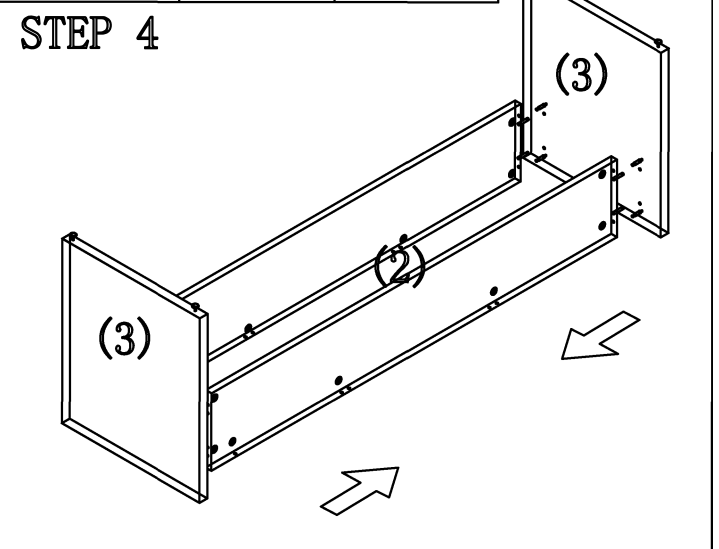

(1) Top 2PCS	(2) Center Support 2PCS	(3) Base 2PCS	(A) Dowel 20PCS+1	(B) Cam Pin 16PCS+1	(C) Cam Lock 16PCS+1	(D) Leg Leveller 4PCS	(p) Cam Cover 16PCS+1	(E4) Wood Screw 72PCS+4	(S0) Corner Bracket 4PCS	(S4) Flat Bracket 4PCS
---------------------	--------------------------------	----------------------	--------------------------	----------------------------	-----------------------------	------------------------------	------------------------------	--------------------------------	---------------------------------	-------------------------------

it.
office furniture distributors

12' RACETRACK TABLE
144"W x 48"D x 29"H

N38

Always lay components on a clean, soft-cushioned surface during assembly.