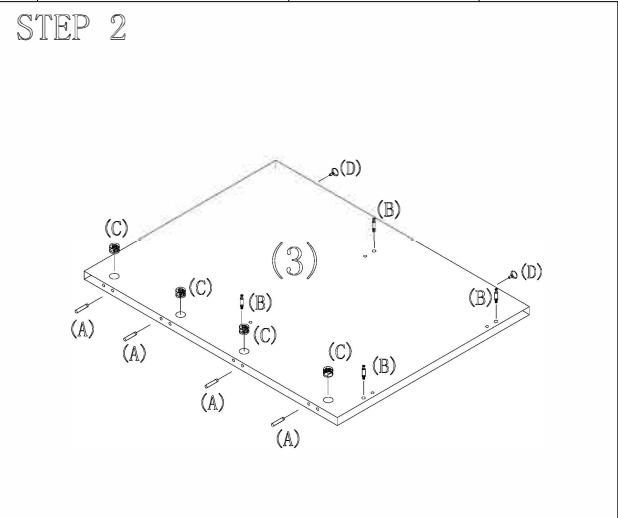

(1) Top  1PCS	(2) End Panel  1PCS	(3) End Panel  1PCS	(A) Dowel  8PCS+1	(B) Cam Pin  7PCS+1	(C) Cam Lock  7PCS+1	(D) Leg Leveller  3PCS	(p) Cam Cover  7PCS+1	(E3) Wood Screw  8PCS+2
--	---	--	---	--	--	--	--	--

it.
office furniture distributors

BULLET DESK 71"W x 36"D x 29"H

N47

Always lay components on a clean, soft-cushioned surface during assembly.