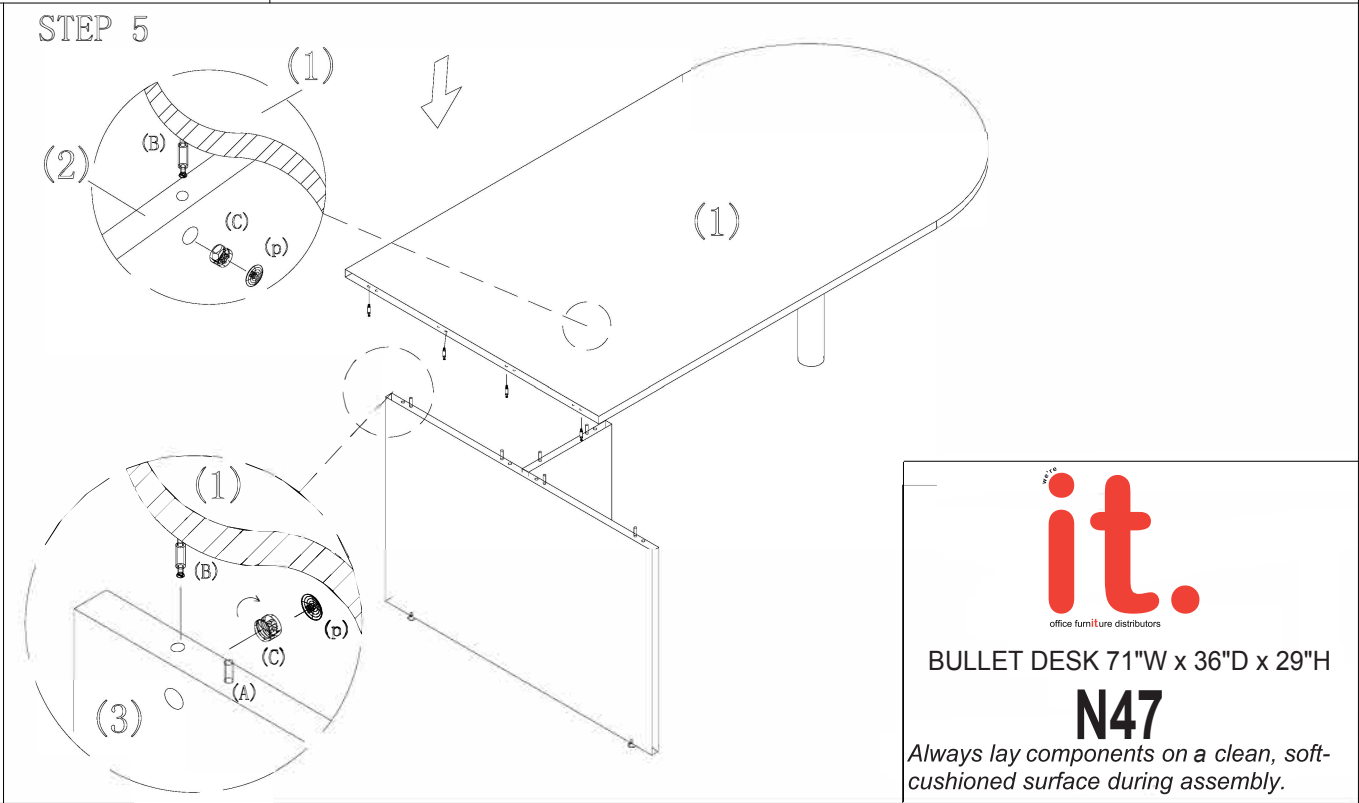

(1) Top  1PCS	(2) End Panel  1PCS	(3) End Panel  1PCS	(A) Dowel  8PCS+1	(B) Cam Pin  7PCS+1	(C) Cam Lock  7PCS+1	(D) Leg Leveller  3PCS	(p) Cam Cover  7PCS+1	(E3) Wood Screw  8PCS+2
--	---	--	---	--	--	--	--	--

it.
office furniture distributors

BULLET DESK 71"W x 36"D x 29"H

N47

Always lay components on a clean, soft-cushioned surface during assembly.