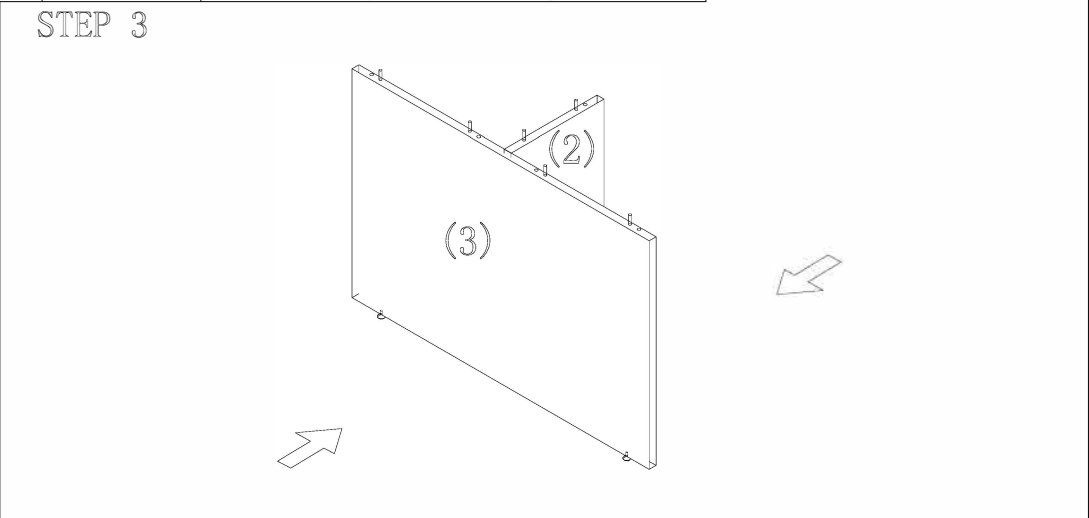

(1) Top  1PCS	(2) End Panel  1PCS	(3) End Panel  1PCS	(A) Dowel  8PCS+1	(B) Cam Pin  7PCS+1	(C) Cam Lock  7PCS+1	(D) Leg Leveller  3PCS	(p) Cam Cover  7PCS+1	(E3) Wood Screw  8PCS+2
--	---	--	---	--	--	--	--	--

it.
office furniture distributors

BULLET DESK 71"W x 36"D x 29"H

N47

Always lay components on a clean, soft-cushioned surface during assembly.