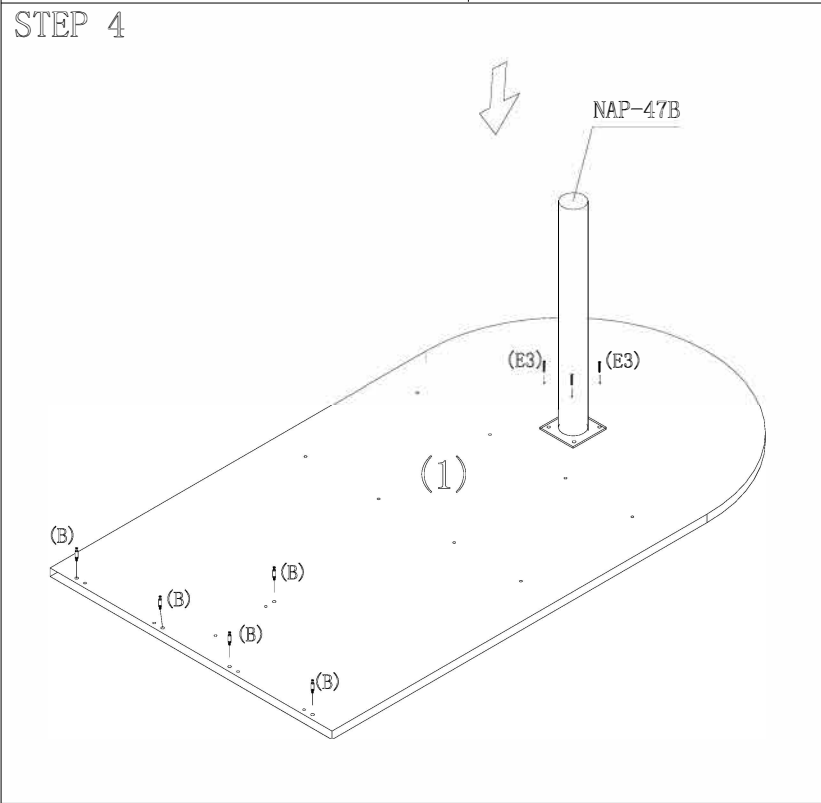

(1) Top  1PCS	(2) End Panel  1PCS	(3) End Panel  1PCS	(A) Dowel  8PCS+1	(B) Cam Pin  7PCS+1	(C) Cam Lock  7PCS+1	(D) Leg Leveller  3PCS	(p) Cam Cover  7PCS+1	(E3) Wood Screw  8PCS+2
--	---	--	---	--	--	--	--	--

it.
office furniture distributors

BULLET DESK 71"W x 36"D x 29"H

N47

Always lay components on a clean, soft-cushioned surface during assembly.