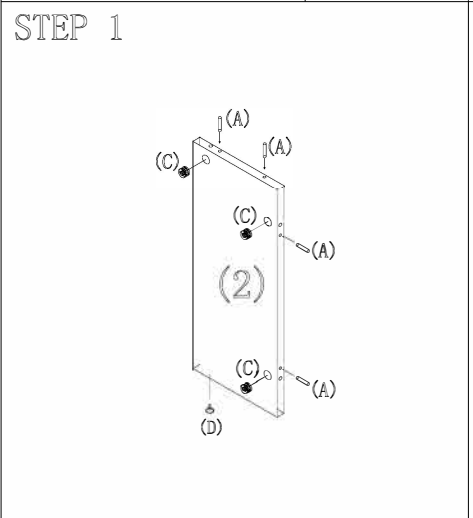

(1) Top  1PCS	(2) End Panel  1PCS	(3) End Panel  1PCS	(A) Dowel  8PCS+1	(B) Cam Pin  7PCS+1	(C) Cam Lock  7PCS+1	(D) Leg Leveller  3PCS	(p) Cam Cover  7PCS+1	(E3) Wood Screw  8PCS+2
--	---	--	---	--	--	--	--	--

it.
office furniture distributors

BULLET DESK 71"W x 36"D x 29"H

N47

Always lay components on a clean, soft-cushioned surface during assembly.