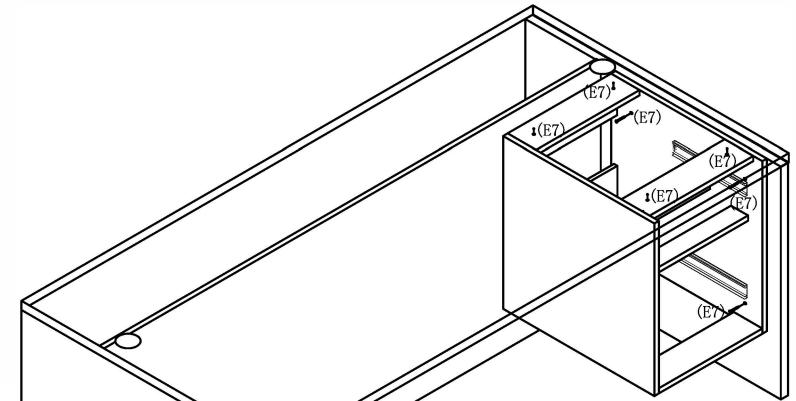

(1) N80

1PCS

(E7) Wood Screw

8PCS+1

# STEP 1

**it.**  
office furniture distributors

HANGING PED 15.5"W x 22"D x 21"H

**N80**

*Always lay components on a clean, soft-cushioned surface during assembly.*