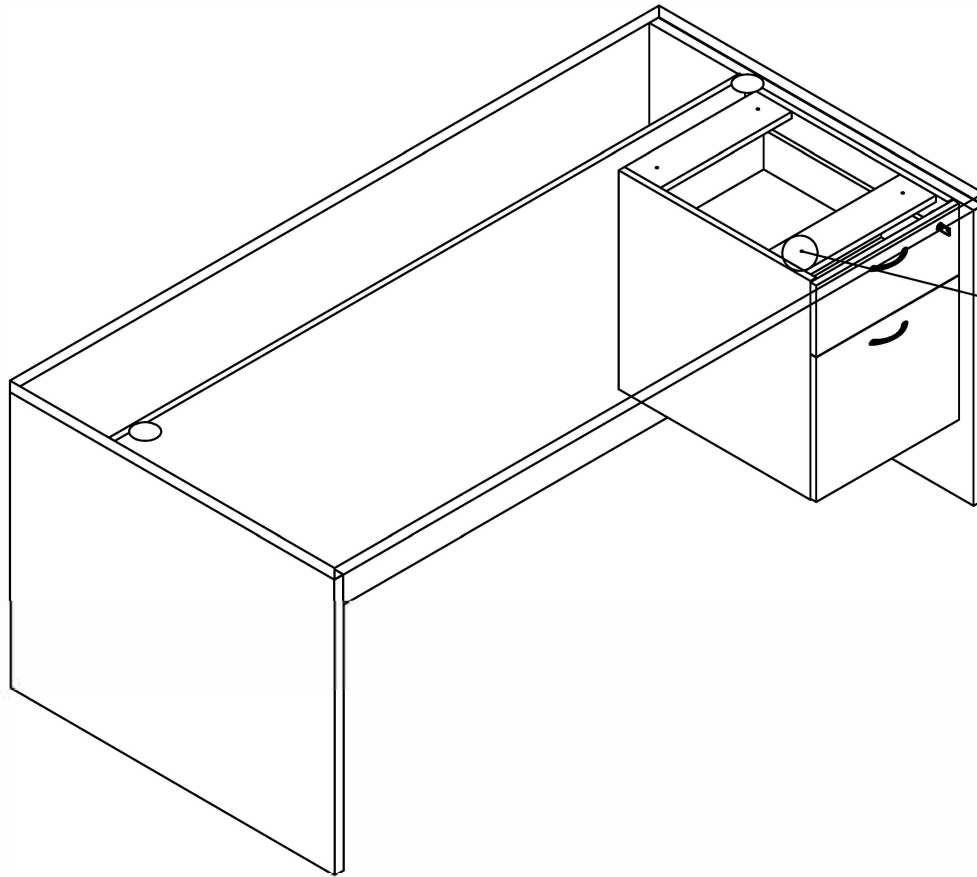

(1) N80

1PCS

(E7) Wood Screw

8PCS+1

# STEP 1

**it.**  
office furniture distributors

HANGING PED 15.5"W x 22"D x 21"H

**N80**

*Always lay components on a clean, soft-cushioned surface during assembly.*