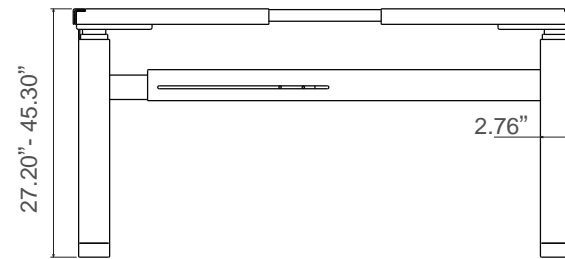

Available June 1!

OFD-CI2DBLELBASE- 2 Stage Double Electric Height Adjustable Base

OFD-CI2DBLELBASE- 2 Stage Double Electric Height Adjustable Base

(-BS) Brushed Silver

(49.21" - 62.60")

3 Memory Controller
with 2 USB Ports

Paint

Brushed Silver

White

Black

Warranty Period
Lifetime Limited

RoHS

TYPE	DATA
Leg Shape	Square
Frame Height Adjustable Range	27.20" - 45.30" (Top adds 1.1")
Frame Adjustable Range	W(49.21-62.60")*D(23.62")
Foot Length Size	2.76" x 2.76"
Speed	1.6" /second
Maximum Lifting Capacity	264 lbs
Input	100-240V