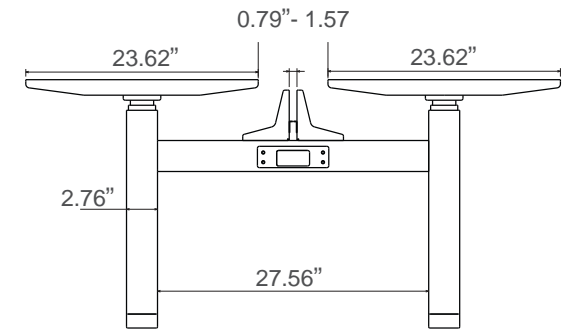

Available June 1!

OFD-CI2DBLELBASE- 2 Stage Double Electric Height Adjustable Base

OFD-CI2DBLELBASE- 2 Stage Double Electric Height Adjustable Base

(-BS) Brushed Silver

(49.21" - 62.60")

3 Memory Controller
with 2 USB Ports

Paint

Brushed Silver

White

Black

Warranty Period
Lifetime Limited

RoHS

TYPE	DATA
Leg Shape	Square
Frame Height Adjustable Range	27.20" - 45.30" (Top adds 1.1")
Frame Adjustable Range	W(49.21-62.60")*D(23.62")
Foot Length Size	2.76" x 2.76"
Speed	1.6" /second
Maximum Lifting Capacity	264 lbs
Input	100-240V