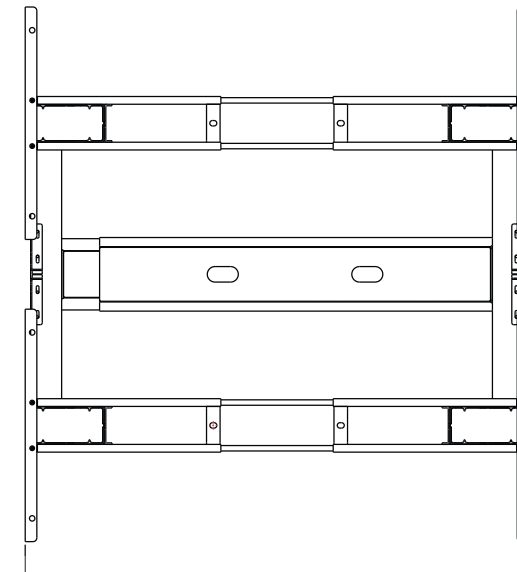

Available June 1!

OFD-CI2DBLELBASE- 2 Stage Double Electric Height Adjustable Base

OFD-CI2DBLELBASE- 2 Stage Double Electric Height Adjustable Base

(-BS) Brushed Silver

(49.21" - 62.60")

3 Memory Controller
with 2 USB Ports

Paint

Brushed Silver

White

Black

Warranty Period
Lifetime Limited

RoHS

TYPE	DATA
Leg Shape	Square
Frame Height Adjustable Range	27.20" - 45.30" (Top adds 1.1")
Frame Adjustable Range	W(49.21-62.60")*D(23.62")
Foot Length Size	2.76" x 2.76"
Speed	1.6" /second
Maximum Lifting Capacity	264 lbs
Input	100-240V