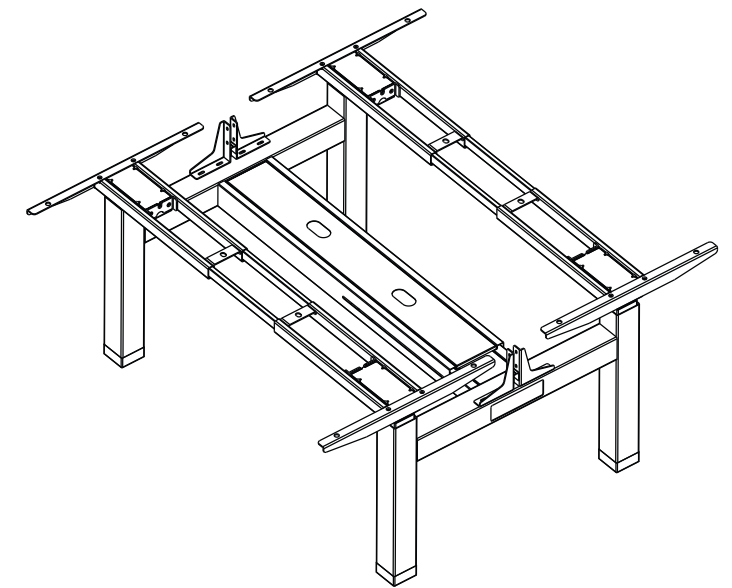

Available June 1!

OFD-CI2DBLELBASE- 2 Stage Double Electric Height Adjustable Base

OFD-CI2DBLELBASE- 2 Stage Double Electric Height Adjustable Base

(-BS) Brushed Silver

(49.21" - 62.60")

3 Memory Controller
with 2 USB Ports

Paint

Brushed Silver

White

Black

Warranty Period
Lifetime Limited

RoHS

TYPE	DATA
Leg Shape	Square
Frame Height Adjustable Range	27.20" - 45.30" (Top adds 1.1")
Frame Adjustable Range	W(49.21-62.60")*D(23.62")
Foot Length Size	2.76" x 2.76"
Speed	1.6" /second
Maximum Lifting Capacity	264 lbs
Input	100-240V