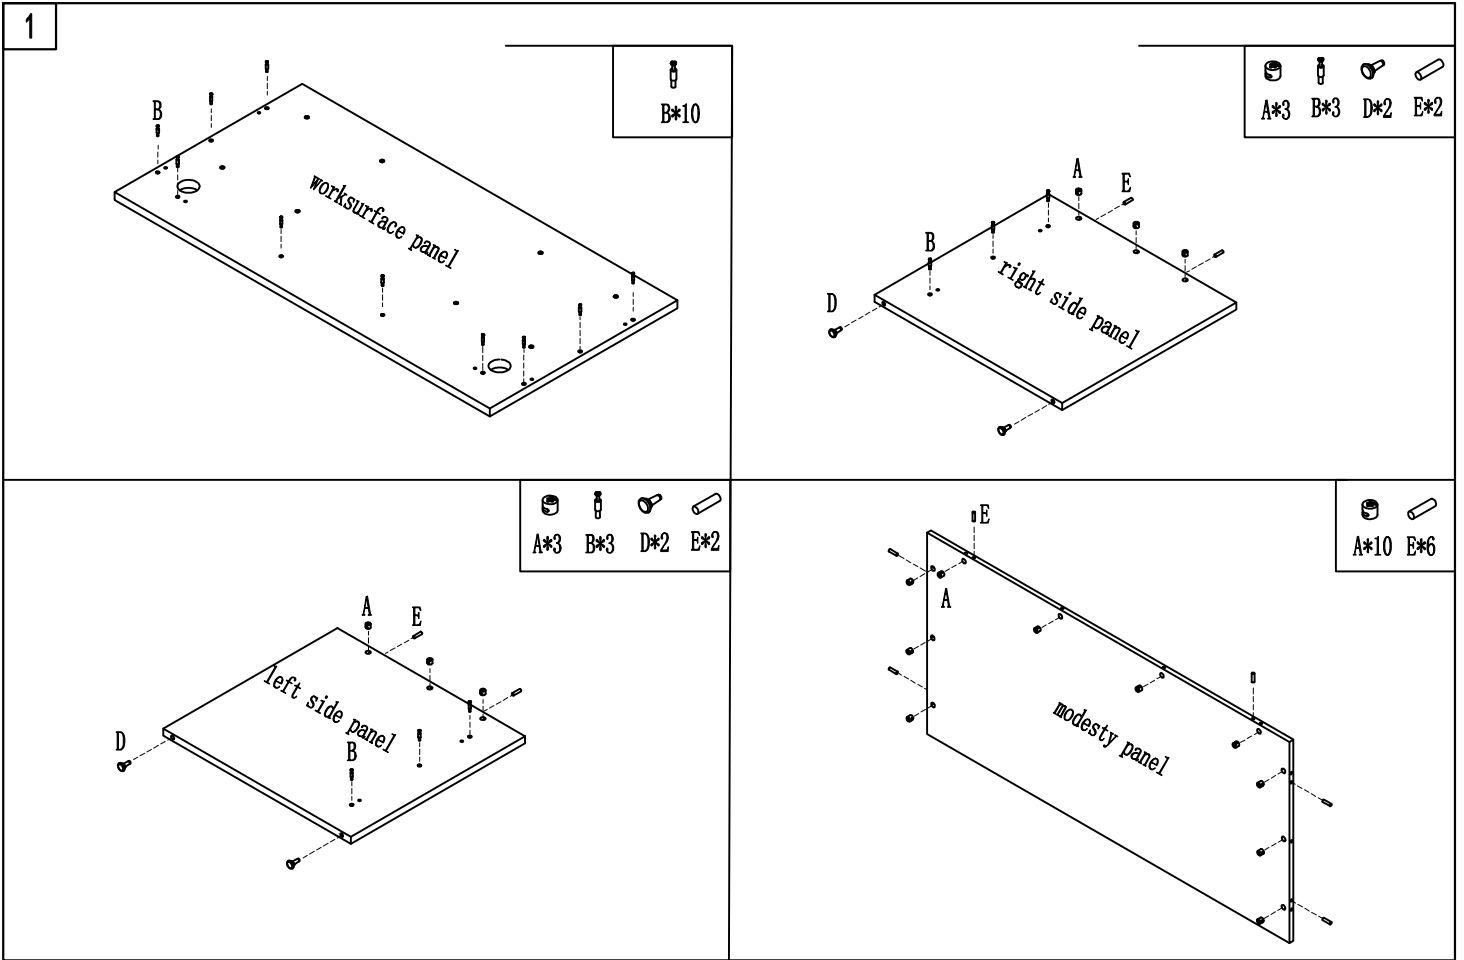

Installation / Rectangular Shell Desk (35 1/2"D x 71"W x 29 1/2"H, 1800W*900D*750H)

Installation / Rectangular Shell Desk (35 1/2"D x 71"W x 29 1/2"H, 1800W*900D*750H)