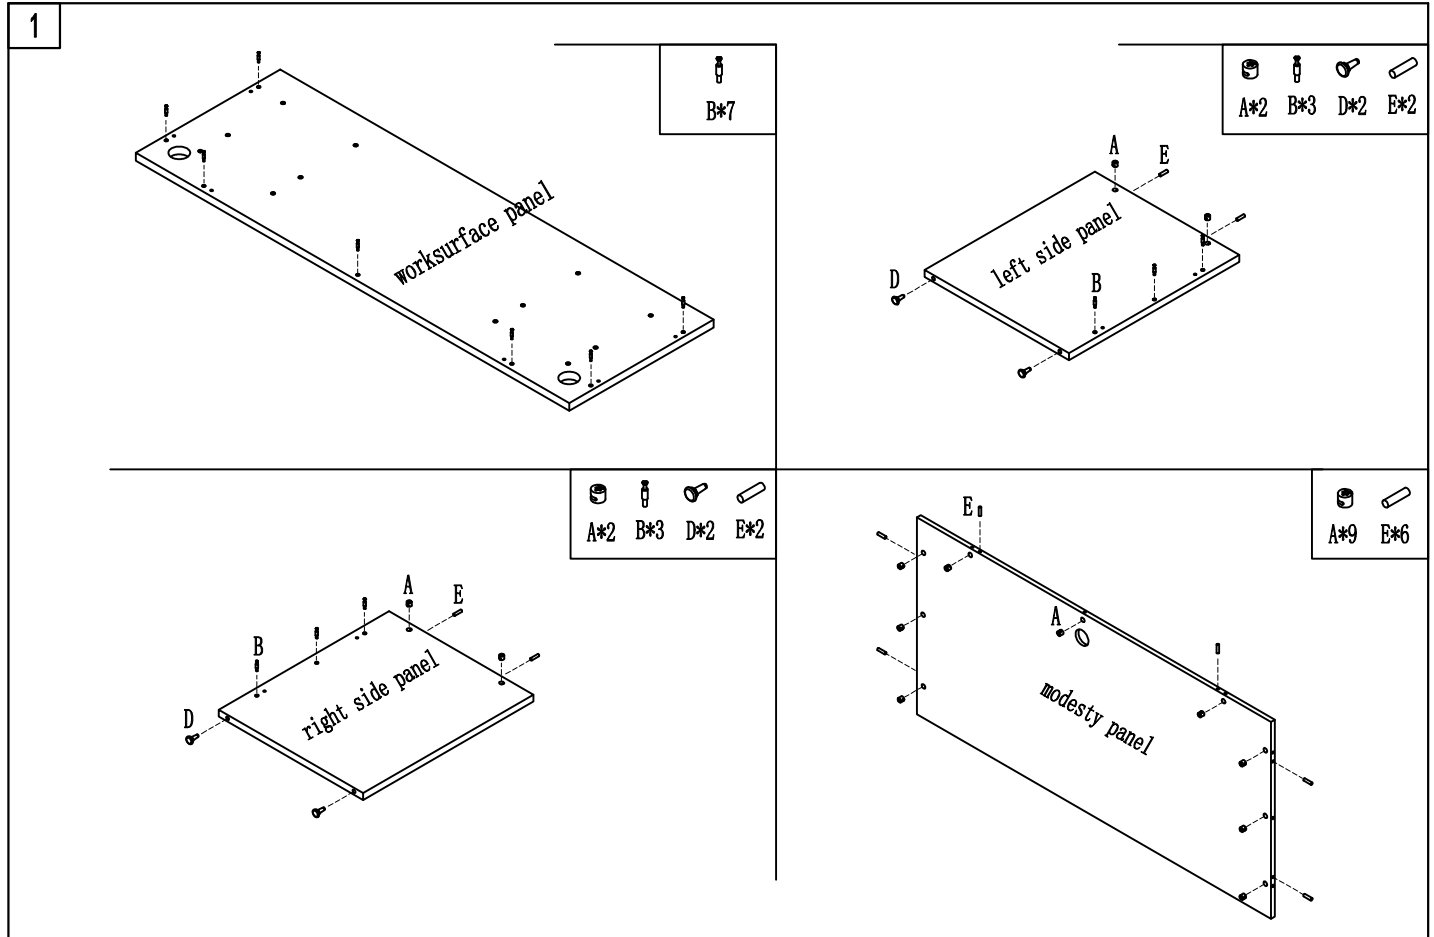

Installation / Rectangular Credenza Shell (23 1/2"D x 47"W x 29 1/2"H, 600Dx1200Wx750H)

Installation / Rectangular Credenza Shell (23 1/2"D x 47"W x 29 1/2"H, 600Dx1200Wx750H)