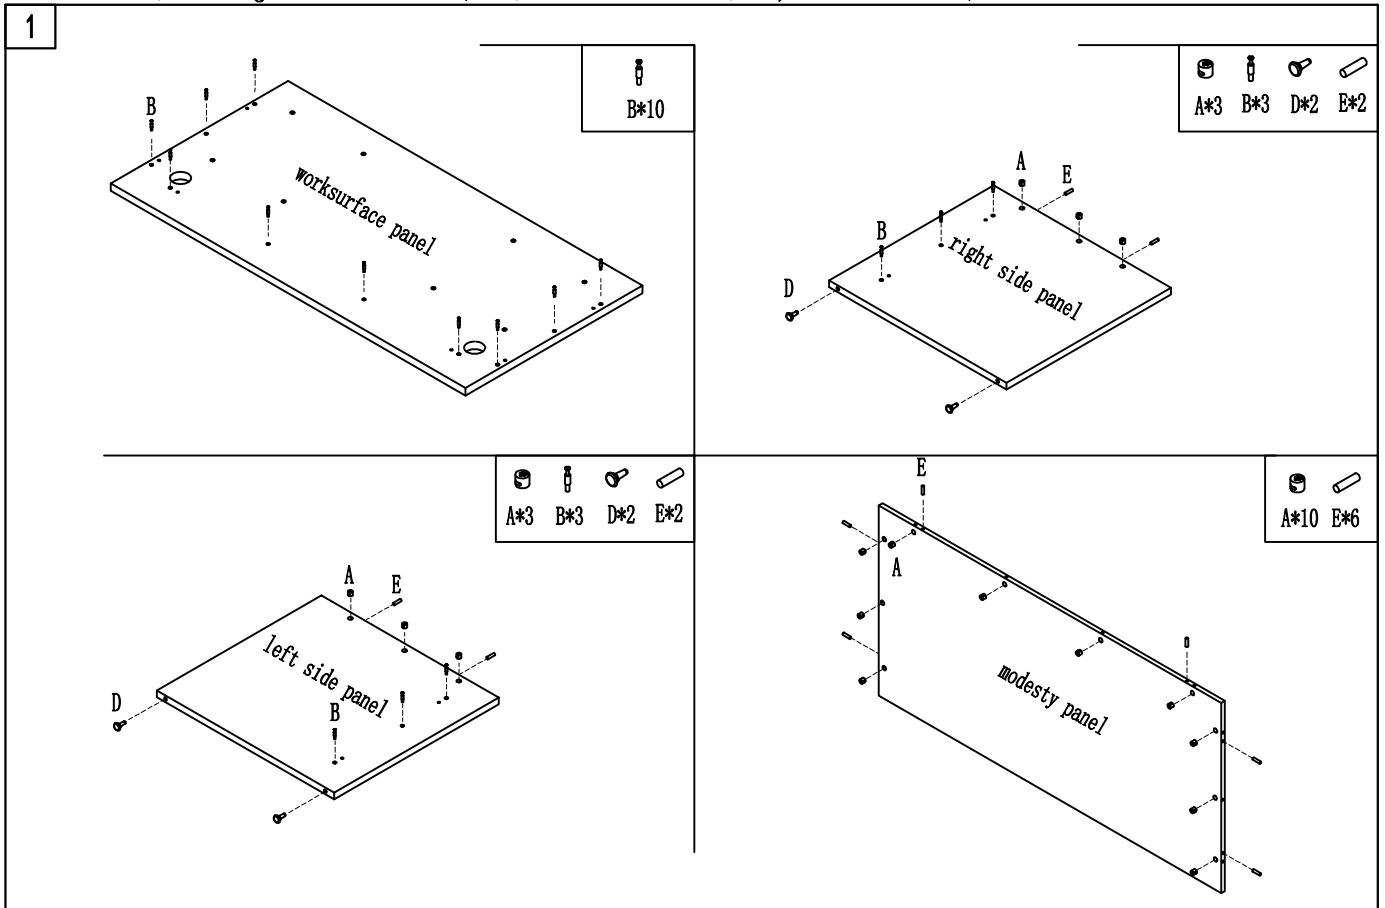

Installation / Rectangular Shell Desk (29 1/2"D x 71"W x 29 1/2"H, 1800W\*750D\*750H)

Installation / Rectangular Shell Desk (29 1/2"D x 71"W x 29 1/2"H, 1800W\*750D\*750H)