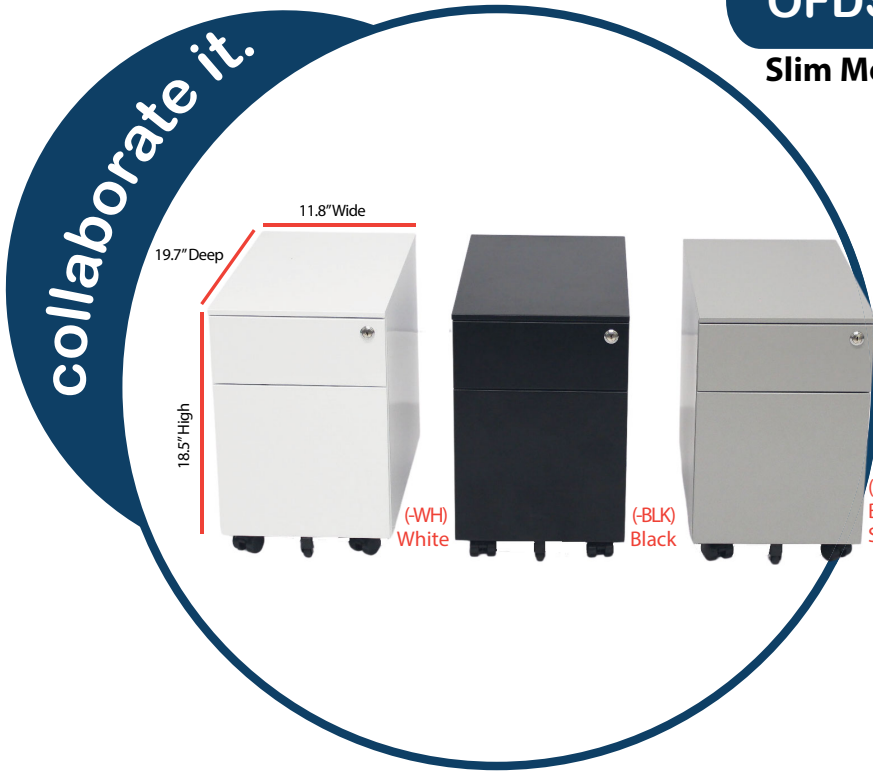

OFDSLIMBF-

Slim Mobile Box/File Ped

- Slim Style STEEL Mobile Ped
- 11.8" Wide x 19.7" Deep x 18.5" Tall
- File Letter or Legal side to side (left to right)
- Pencil tray included in top Drawer
- Single Lock for both Drawers with 2 keys included
- Locking Casters with an anti-tip caster included in front of ped
- Available in White (-WH), Black (-BLK), or Brushed Silver (-BS) Finish
- Fully Assembled
- Optional Black (-BLK) Fabric cushion available

Fabric Cushion for Slim Ped

Black Fabric

Cushions are only available in Black (-BLK) fabric

Cushions are 1" thickness and attached using magnets