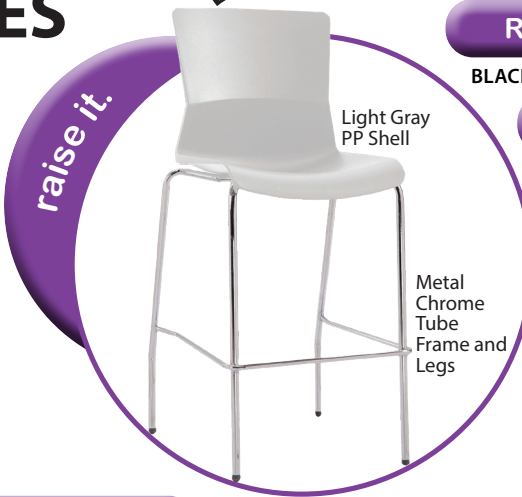

NEW!

RI1108SH-BLK

BLACK STANDING HEIGHT CHAIR

RI1108SH-LTGRY

LIGHT GRAY STANDING HEIGHT CHAIR

List \$395 ^{OS}

• Stacks 3 high

RI1108SHBLK-GRY

BLACK WITH GRAY CUSHION

RI1108SHLTGRY-GRY

LIGHT GRAY WITH GRAY CUSHION

List \$470 ^{OS}

• Stacks 3 high

(-BLK) Black

(-LTGRY) Light Gray

Light Gray PP Shell

Metal Chrome Tube Frame and Legs

Black PP Shell

Metal Chrome Tube Frame and Legs

RI1108-BLK

BLACK BAR HEIGHT CHAIR

RI1108-LTGRY

LIGHT GRAY BAR HEIGHT CHAIR

List \$395 ^{OS}

• Stacks 3 high

RI1108BLK-GRY

BLACK WITH GRAY CUSHION

RI1108LTGRY-GRY

LIGHT GRAY WITH GRAY CUSHION

List \$470 ^{OS}

• Stacks 3 high

(-GRY) Gray Cushion