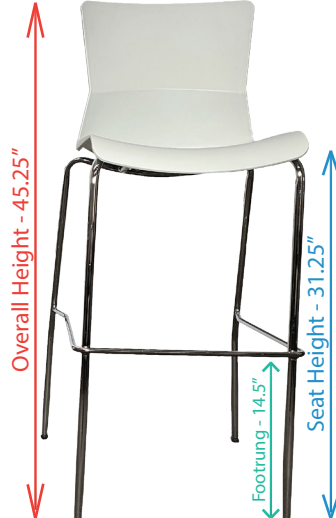

Metal Chrome Tube Frame and Legs

Black PP Shell

Metal Chrome Tube Frame and Legs

RI1108-BLK

BLACK BAR HEIGHT CHAIR

RI1108-LTGRY

LIGHT GRAY BAR HEIGHT CHAIR

List \$395 ^{OS}

• Stacks 3 high

RI1108BLK-GRY

BLACK WITH GRAY CUSHION

RI1108LTGRY-GRY

LIGHT GRAY WITH GRAY CUSHION

List \$470 ^{OS}

• Stacks 3 high

(-GRY) Gray Cushion

NEW!

Standing Height

Bar Height

Gray Fabric Cushions for added Comfort

(-GRY) Gray Cushion

NEW Standing Height great for standing or counter height tables!!

In-Stock