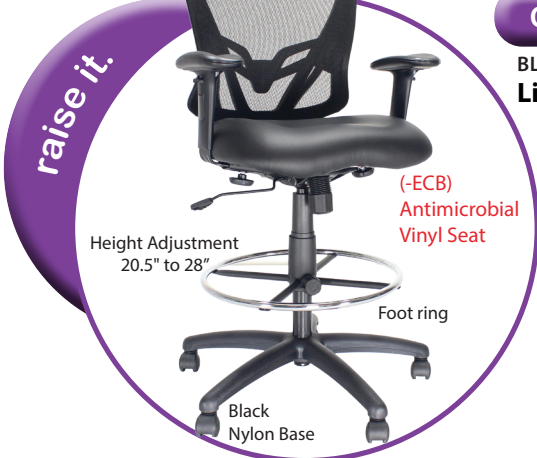

FLIP-2
series

OFD-RI8815D-BLK

BLACK FABRIC SEAT

OFD-RI8815D-ECB

BLACK ECO LEATHER SEAT

List \$659

- Flip Arm
- Adjustable foot ring

Great for Sit Stand Desks!!

(-ECB) Black Antimicrobial Vinyl

(-GRY) Gray

(-RED) Red

SuperFlex Fabric for comfort on molded memory foam seats

ZAPP-2
series

OFD500ST-BLK

BLACK FABRIC SEAT

List \$770

OFD500ST-

(-ECB) OR COLOR FABRIC SEAT

List \$805

- Adjustable Arms
- SuperFlex Fabric Molded Seat
- 2-to-1 synchro tilt control with tilt lock, and tilt tension control

Y-2 series

OFD1122ST-BLK

BLACK FABRIC SEAT

List \$775

OFD1122ST-

(-ECB) OR COLOR FABRIC SEAT

List \$810

- Adjustable Arms
- Ratchet Back
- 2-to-1 synchro tilt control with tilt lock, and tilt tension control

raise it.

BELLA-2 SERIES

NEW Standing Height great for standing or counter height tables!!