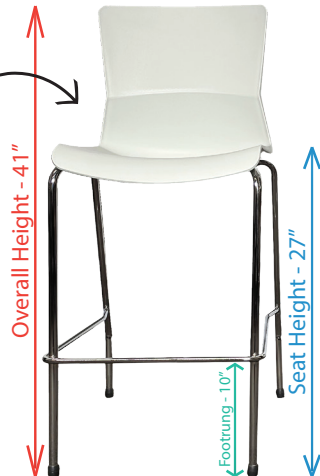

Metal Chrome Tube Frame and Legs

Black PP Shell

Metal Chrome Tube Frame and Legs

RI1108-BLK

BLACK BAR HEIGHT CHAIR

RI1108-LTGRY

LIGHT GRAY BAR HEIGHT CHAIR

List \$395 ^{OS}

• Stacks 3 high

RI1108BLK-GRY

BLACK WITH GRAY CUSHION

RI1108LTGRY-GRY

LIGHT GRAY WITH GRAY CUSHION

List \$470 ^{OS}

• Stacks 3 high

(-GRY) Gray Cushion

NEW!

Standing Height

Bar Height

Gray Fabric Cushions for added Comfort

(-GRY) Gray Cushion

NEW Standing Height great for standing or counter height tables!!

In-Stock