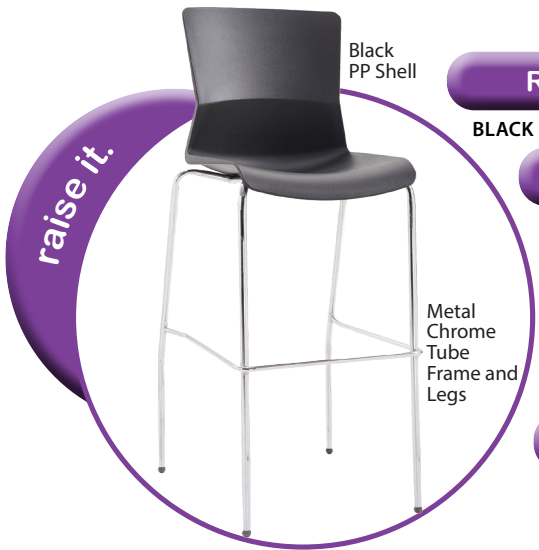

NEW!

RI1108SH-BLK

BLACK STANDING HEIGHT CHAIR

RI1108SH-LTGRY

LIGHT GRAY STANDING HEIGHT CHAIR

List \$395 ^{OS}

• Stacks 3 high

RI1108SHBLK-GRY

BLACK WITH GRAY CUSHION

RI1108SHLTGRY-GRY

LIGHT GRAY WITH GRAY CUSHION

List \$470 ^{OS}

• Stacks 3 high

(-BLK) Black

(-LTGRY) Light Gray

Light Gray PP Shell

Metal Chrome Tube Frame and Legs

Black PP Shell

Metal Chrome Tube Frame and Legs

RI1108-BLK

BLACK BAR HEIGHT CHAIR

RI1108-LTGRY

LIGHT GRAY BAR HEIGHT CHAIR

List \$395 ^{OS}

• Stacks 3 high

RI1108BLK-GRY

BLACK WITH GRAY CUSHION

RI1108LTGRY-GRY

LIGHT GRAY WITH GRAY CUSHION

List \$470 ^{OS}

• Stacks 3 high

(-GRY) Gray Cushion