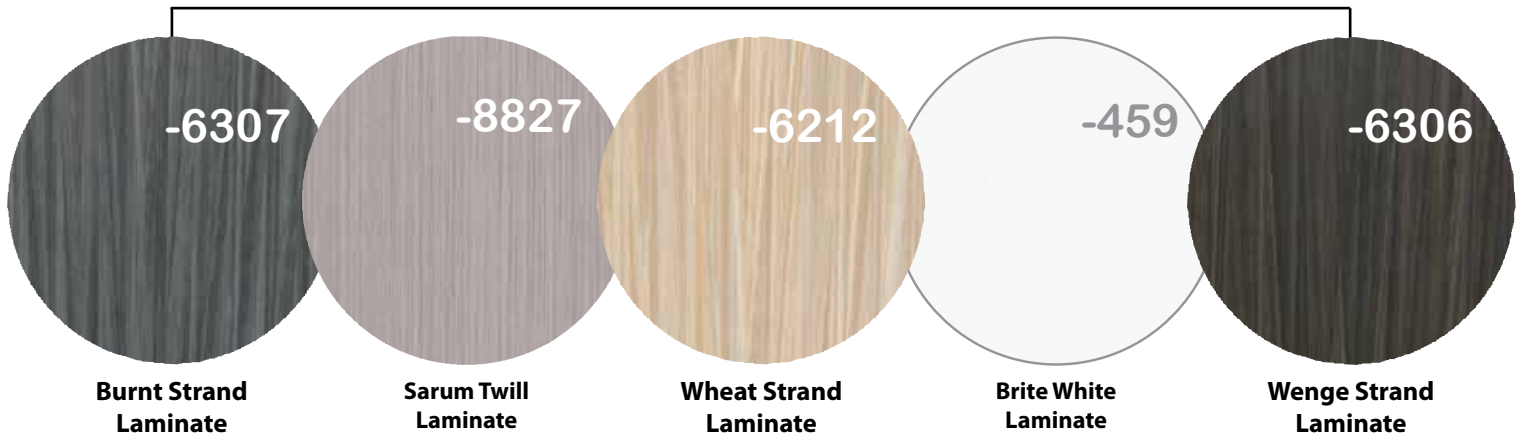

Connect it and Bench it - In Stock Options

Work Surface Laminate Choices