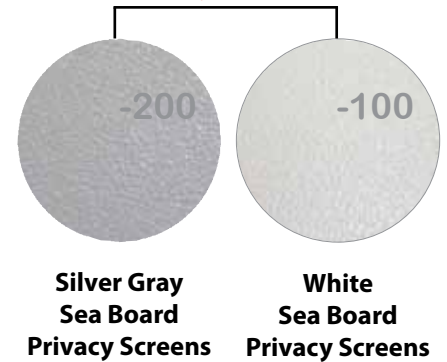

Connect it and Bench it - In Stock Options

Work Surface Laminate Choices

Acrylic Screens

Privacy Screens

Cushions/Fabric

Paint

Connect it | Specifications

Work Surfaces

- Laminate tops for all work surfaces.
- 1.1" thick work surfaces.
- 3mm coordinating or matching edge banding.
- Grommets included on work surfaces.
- Power/data wire management troughs included.
- In stock colors are Brite White, Burnt Strand, Sarum Twill, Wenge Strand, and Wheat Strand.