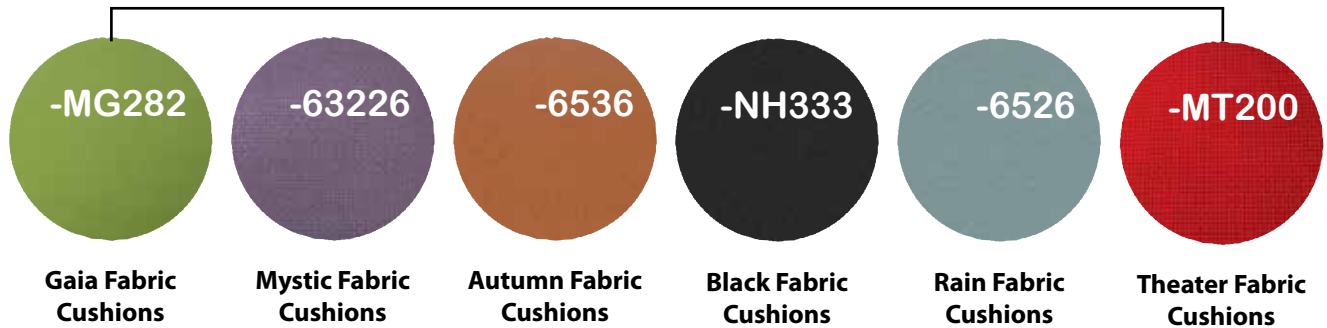

Connect it and Bench it - In Stock Options

Work Surface Laminate Choices

Acrylic Screens

Privacy Screens

Cushions/Fabric

Paint

Connect it | Specifications

Work Surfaces

- Laminate tops for all work surfaces.
- 1.1" thick work surfaces.
- 3mm coordinating or matching edge banding.
- Grommets included on work surfaces.
- Power/data wire management troughs included.
- In stock colors are Brite White, Burnt Strand, Sarum Twill, Wenge Strand, and Wheat Strand.