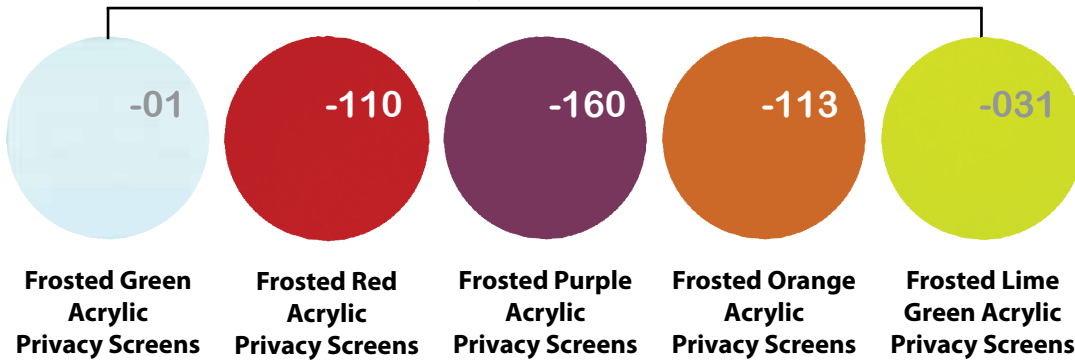

Duplex Removal Tool for Power Block

- OFD-CI8SR - Duplex Removal Tool List \$6

Desk Mount Power Block

- OFD-CI3USB-WH - Pwr Block w/3 Pwr and 2 USB, Gloss White List \$393
- OFD-CI3USB-BS - Pwr Block w/3 Pwr and 2 USB, Silver Pearl List \$393

Connect it and Bench it - In Stock Options

Work Surface Laminate Choices

Acrylic Screens

Privacy Screens

Cushions/Fabric

Paint

Connect it | Specifications

Work Surfaces