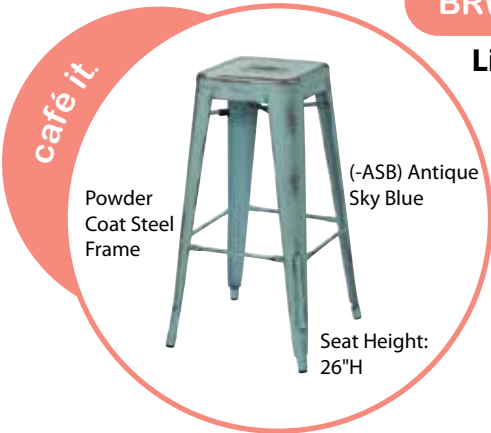

**(-WAL) Walnut Top**

BLK/MAH and LCH/WAL table tops are double-sided.

we stock it. 67

**BRW29A4-**

**List \$195**

Choose a color <sup>OS</sup>

café it.

Powder Coat Steel Frame

(-AW) Antique White

café it.

Powder Coat Steel Frame

(-ASB) Antique Sky Blue

Seat Height: 26"H

**BRW3026A4-**

**List \$141**

Choose a color <sup>OS</sup>