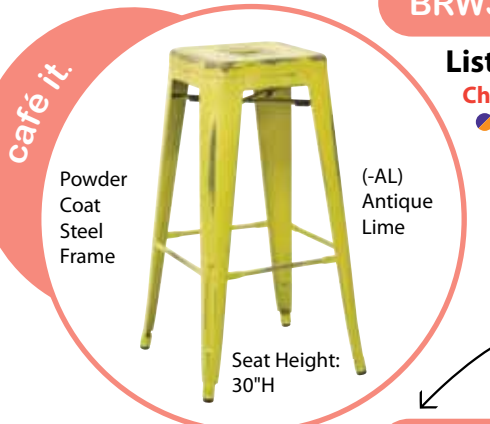

café it.

Powder Coat Steel Frame

(-AL) Antique Lime

Seat Height: 30"H