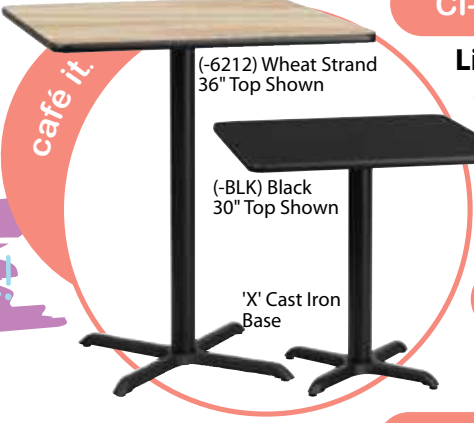

**CI-875-MAH**

**List \$319**

Choose -B6, or -MAH seat

**-B6**  
Black Vinyl Seat

CI-850-B6 (4)  
CI-BREAK-X30SQ-WAL

*get it.*

All Tables are 29"H. All Bar Tables are 41.5"H.

Dress up your table with these new colors!

**CI-BREAK30R**

**List \$500**  
30" Dia. Round Table

**CI-BREAK36R**

**List \$639**  
36" Dia. Round Table

**CI-BAR30R**

**List \$589**  
30" Dia. Round Table

**CI-BAR36R**

**List \$679**  
36" Dia. Round Table

**CI-BREAK-X30SQ**

**List \$500**  
30" x 30" Square Table

**CI-BREAK-X36SQ**

**List \$639**  
36" x 36" Square Table

**CI-BAR-X30SQ**

**List \$589**  
30" x 30" Square Table

**CI-BAR-X36SQ**

**List \$679**  
36" x 36" Square Table

Tables available with an X base or round base!

**CI-BREAK-X30R**

**List \$500**  
30" Dia. Round Table

**CI-BREAK-X36R**

**List \$639**  
36" Dia. Round Table

**CI-BAR-X30R**

**List \$589**  
30" Dia. Round Table