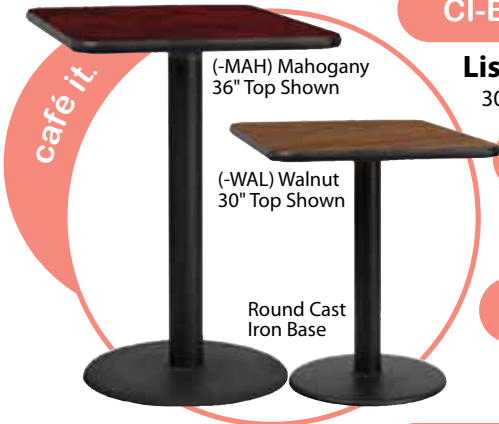

café it.

Black Powder Coat Frame

Seat Height: 19.5"H

(-MAH) Mahogany Seat

café it.

Black Powder Coat Frame

Seat Height: 31"H

(-B6) Black Vinyl Seat

**CI-825-B6**

**List \$319**

Choose -B6, or -MAH seat

**-MAH**  
Mahogany Seat

café it.

Black Powder Coat Frame

Seat Height: 30.25"H

(-MAH) Mahogany Seat

**CI-875-MAH**

**List \$319**

Choose -B6, or -MAH seat

**-B6**  
Black Vinyl Seat

CI-850-B6 (4)  
CI-BREAK-X30SQ-WAL

*get it.*

All Tables are 29"H. All Bar Tables are 41.5"H.

Dress up your table with these new colors!

**CI-BREAK30SQ**

**List \$500**  
30" x 30" Square Table

**CI-BREAK36SQ**

**List \$639**  
36" x 36" Square Table

**CI-BAR30SQ**

**List \$589**  
30" x 30" Square Table

**CI-BAR36SQ**

**List \$679**  
36" x 36" Square Table