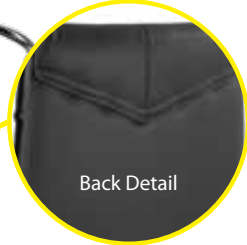

leather it.

Black  
Nylon Base

(-G1) Espresso  
Glove Soft  
Leather

Glove Soft  
Leather

**OFD-6640-B13**

Black

**OFD-6640-G1**

**Espresso**  
**List \$640**

- Executive High Back
- Locking tilt control
  - Padded arms

- One touch pneumatic seat height adjustment
- Tilt lock
- Tilt tension

Need it!

Great Style!

leather it.

(-3) Black Leather

Chrome Base

**8200-3**

Black

**7270**

**White**  
**List \$695**  
High Back

- Mid-pivot knee tilt control

Back Detail

leather it.

White Leather

Chrome Base