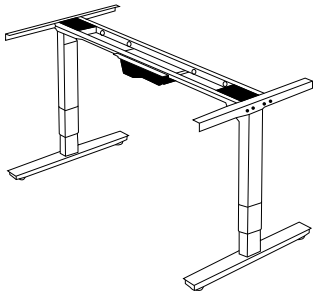

- Tension adjustment
- Locks in 8 positions
- Dual pneumatic
- Dual handles
- Tablet holder
- Grommet / cord manager
- Keyboard surface 28"x10"

lift it.

(-BK) Black

Overall Size
36"Wx24"Dx6.5"-16.25"H

DR3622-BK
shown fully
lifted

(-WH) White

Collaborate with lift it!

Electric Height Adjustable Bases

OFD-CIEL3BASE-BS
Electric Base
27.5"H, Brushed Silver
List \$1,400

OFD-CIEL3BASE-WH
Electric Base
27.5"H, White
List \$1,400

OFD-CIEL120BASE-BS
Electric Base
22"H, Brushed Silver
List \$2,200

OFD-CIEL120BASE-WH
Electric Base
22"H, White
List \$2,200

Height Range:
With OFD 1.1" Top:
25 $\frac{1}{8}$ " to 49 $\frac{1}{8}$ "
(with glides installed
on base, all the way in)

OFD-CIEL120BASE-WH

OFD-CIEL3BASE-BS