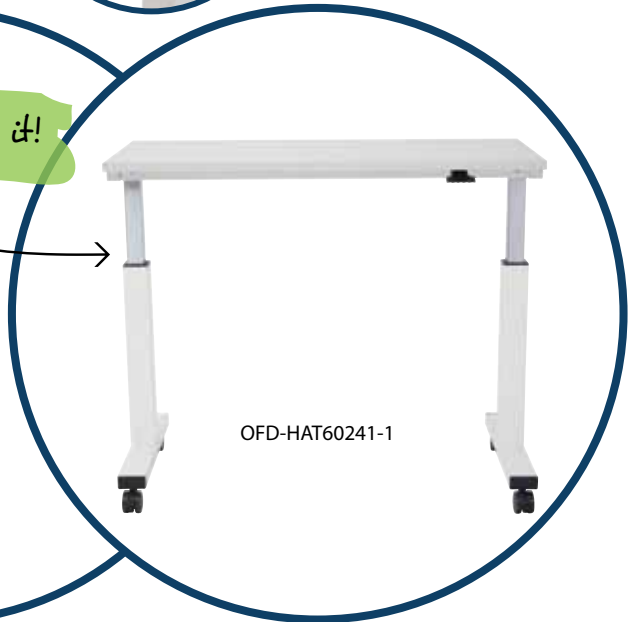

- Tension adjustment
- Locks in 8 positions
- Dual pneumatic
- Dual handles
- Tablet holder
- Grommet / cord manager
- Keyboard surface 28"x10"

lift it.

(-BK) Black

Overall Size
36"Wx24"Dx6.5"-16.25"H

DR3622-BK
shown fully
lifted

OFD-CIEL120BASE-WH
Electric Base
22"H, White
List \$2,200

Height Range:
With OFD 1.1" Top:
25 $\frac{1}{8}$ " to 49 $\frac{1}{8}$ "
(with glides installed
on base, all the way in)

OFD-CIEL120BASE-WH

OFD-CIEL3BASE-BS

Manual Height Adjustable Bases with White Tops

OFD-HAT60261-1

OFD-HAT60241-1
 Max. Overall Size: 47.25Wx23.5D
 Adjusts to 30.25 - 43.25H, White
 Frame, White Laminate Top
List \$900

OFD-HAT60251-1
 Max. Overall Size: 59Wx23.5D
 Adjusts to 30.25 - 43.25H, White
 Frame, White Laminate Top
List \$950

OFD-HAT60261-1
 Max. Overall Size: 70.75Wx23.5D
 Adjusts to 30.25 - 43.25H, White
 Frame, White Laminate Top
List \$1,000

White
Laminate

OFD-HAT60241-1

Height Control

OFD-CIEL120BASE-WH

Gotta have it!

OFD-HAT60241-1