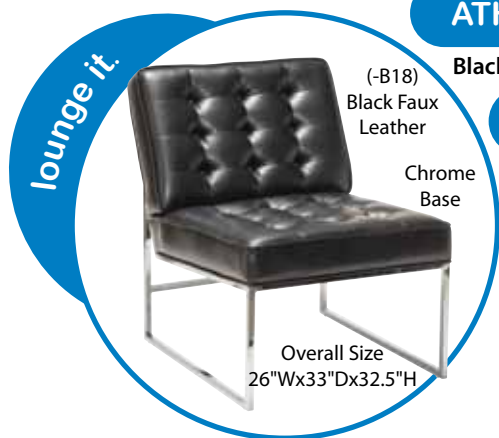

WST12-BK

Black

WST12-WH

White

List \$290
Coffee Table

All items on
this page
have achieved
GREENGUARD
Certification.

ATH51-B18

Black Faux Leather

ATH51-W32

White Faux Leather

ATH51-K26

Charcoal Klein Fabric
List \$500

ATH52-B18

Black Faux Leather

ATH52-W32

White Faux Leather

ATH52-K26

Charcoal Klein Fabric
List \$850

YLD14

List \$115

WST16-ESP

Espresso

WST16-BK

Black

WST16-WH

White
List \$250
Side Table

Nice Detail!

YLD12

List \$235
Coffee Table

YLD09

List \$160
End Table

Such a sleek Design!