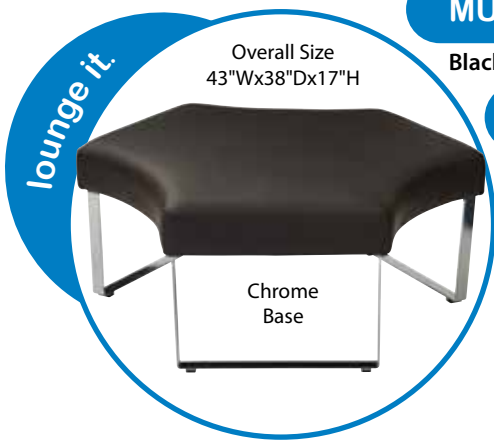

Overall Size
43"Wx38"Dx17"H

Chrome
Base

MUP51-R107

Black Antimicrobial Vinyl

MUP51-R101

Snow Antimicrobial Vinyl
List $495