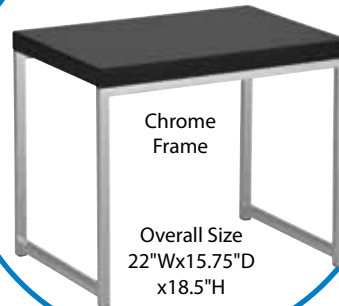

lounge it.

Espresso Finish Top

Overall Size
36"Wx15"Dx29"H

Chrome Frame

WST07-ESP

Espresso

WST07-BK

Black

WST07-WH

White

List \$450
Sofa Table

lounge it.

Black Wood Veneer Top

Chrome
Frame

Overall Size
22"Wx15.75"D
x18.5"H

WST09-ESP