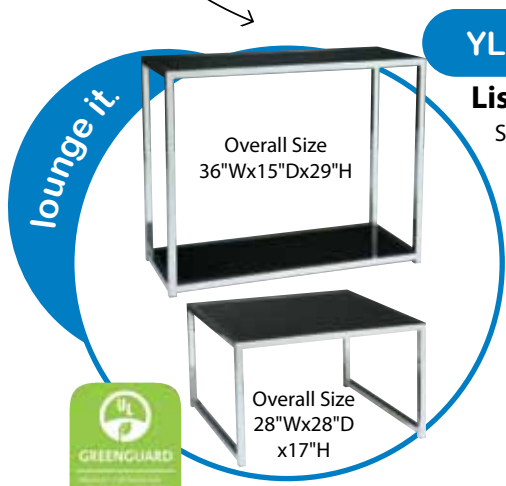

NEW!

Overall Size
72.75"Wx31.5"Dx29.75"H

• Silver
finish legs

charge
it.

#1 Best Sellers!

PAC51-V18

Black

PAC51-V34

WST16-WH

White
List \$250
Side Table

Nice Detail!

YLD12

List \$235
Coffee Table

YLD09

List \$160
End Table

Such a sleek Design!

- Black glass top
- Chrome frame