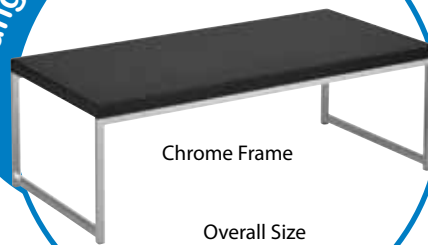

White

List \$330
Corner Table

lounge it.

Black Wood Veneer Top

Chrome Frame

Overall Size
44"Wx22"Dx15"H

WST12-ESP

Espresso