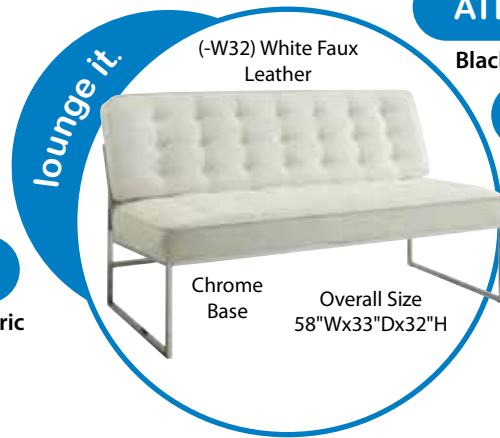

ATH51-B18

Black Faux Leather

ATH51-W32

White Faux Leather

ATH51-K26

Charcoal Klein Fabric
List $500

ATH52-B18

Black Faux Leather

ATH52-W32

White Faux Leather

ATH52-K26

Charcoal Klein Fabric
List $850

YLD14

List $115

WST16-ESP

Espresso

WST16-BK

Black

WST16-WH

White
List $250
Side Table