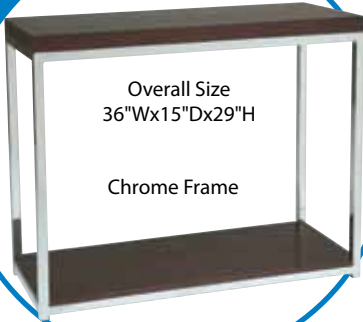

lounge it.

Espresso Finish Top

Overall Size
36"Wx15"Dx29"H

Chrome Frame

WST07-ESP

Espresso

WST07-BK

Black