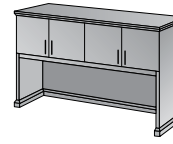

M-44
72"x16"x49"
Overhead-Wood Doors
List $2,730