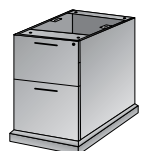

M-74
20"x35.5"x28"
FF Ped-72"/84" Desk
Ships Assembled
List $1,445