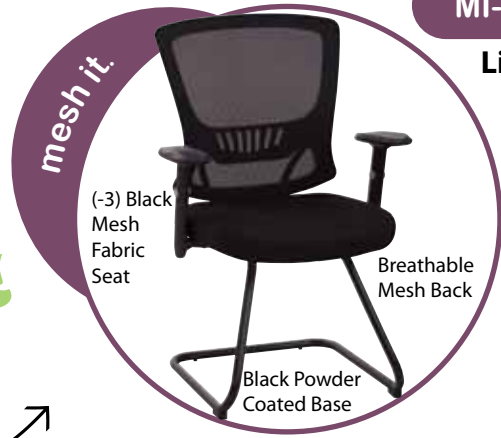

Silver Frame Available May 1st

Great color options for guest chairs!

MI-4102-3

List \$390

- 2-to-1 Synchro tilt
- Adjustable tilt tension

Well priced and Cool style!

MI-1800-3

List \$275

69906-3

List \$370

- 2-to-1 Synchro tilt
- Adjustable tilt tension
- Padded flip arms with silver accents

- One touch pneumatic seat height adjustment
- Tilt lock
- Adjustable arms

MI-2817

List \$275

- Ratchet back
- Back height adjustment