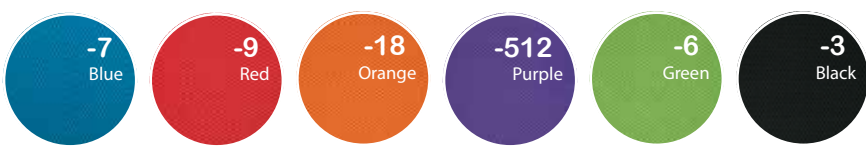

MI-95673-2

List \$500
Gray Fabric (in stock)

MI-95673-

List \$520
Choose a fabric (7-10 day lead time)

- Deluxe 2-to-1 Synchro tilt
- 2-Way adjustable arms
- Seat depth adjustment
- Tilt tension
- Tilt lock
- Seat slider

MI-8810W-

White Frame
List \$290

Choose a fabric below

In Stock!

MI-8810S-

Silver Frame
List \$290

Choose a fabric below

NEW!

Silver Frame Available May 1st

Great color options for guest chairs!

MI-4102-3

List \$390

- 2-to-1 Synchro tilt
- Adjustable tilt tension

Well priced and Cool style!

MI-1800-3

List \$275

69906-3

List \$370

- 2-to-1 Synchro tilt
- Adjustable tilt tension
- Padded flip arms with silver accents

- One touch pneumatic seat height adjustment
- Tilt lock
- Adjustable arms

MI-2817

List \$275

- Ratchet back
- Back height adjustment