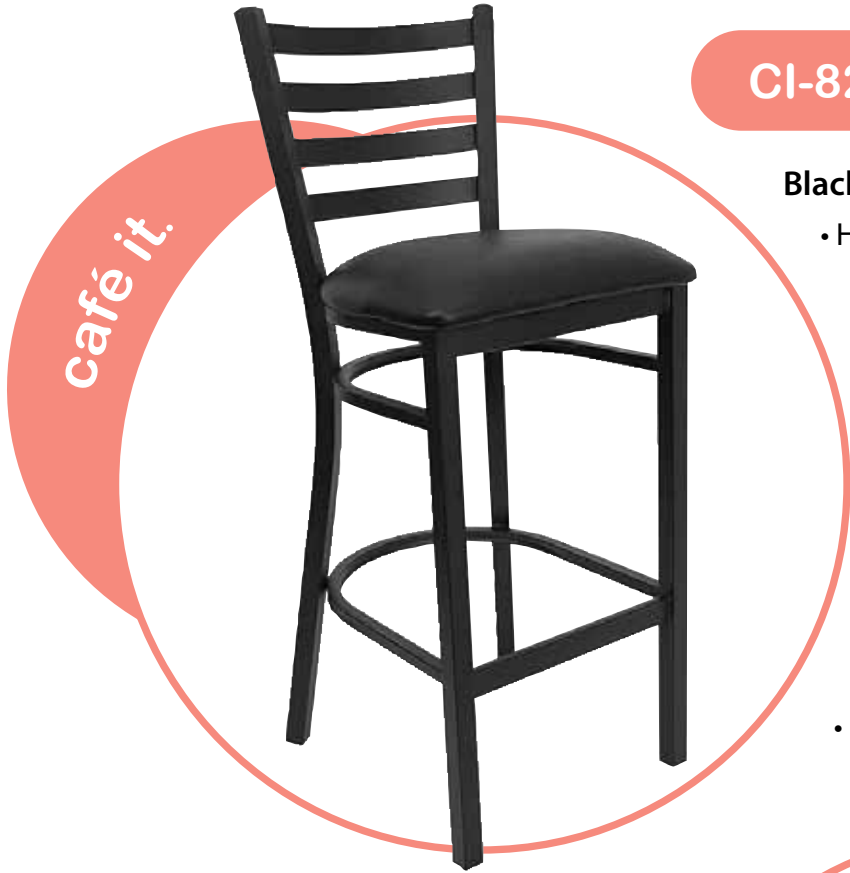

spec **it.**

CI-825-B6

Black Ladder Back Metal Bar Stool

- Heavy Duty Bar Stool
- Ladder Style Back
- (-B6) Black Vinyl Upholstered Seat
- 2.5" Thick 1.4 Density Foam Padded Seat
- 18 Gauge Steel Frame
- Welded Joint Assembly
- Two Curved Support Bars
- Foot Rest Rung
- Black Powder Coated Frame Finish
- Plastic Floor Glides

Seat Size: 16.75W x 16.5D

Back Size: 15W x 12H

Seat to Floor: 31H

Max. Overall Size: 42.25H x 17W x 18D

Weight: 18 lbs.

it.
office furniture distributors