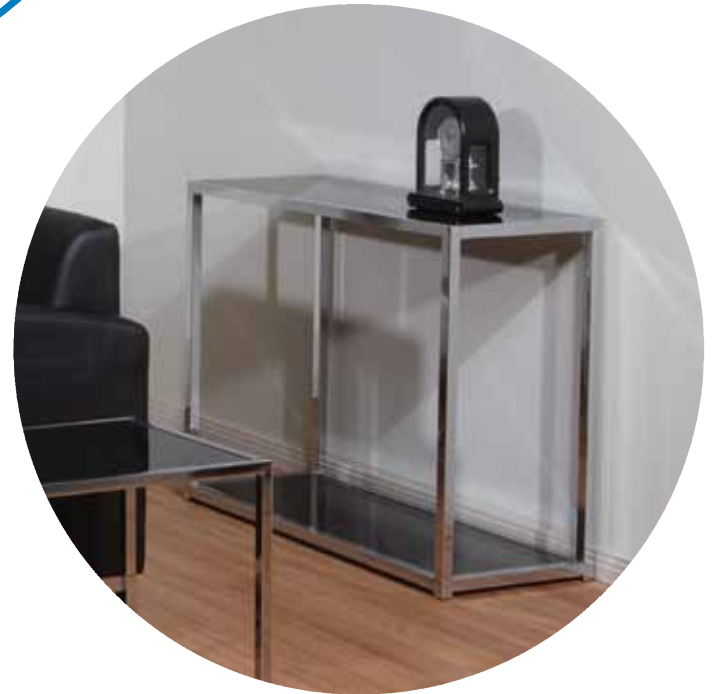

we're
it.

office furniture distributors

972-386-5200 Phone • 866-648-3635 Toll Free • www.ofdist.com