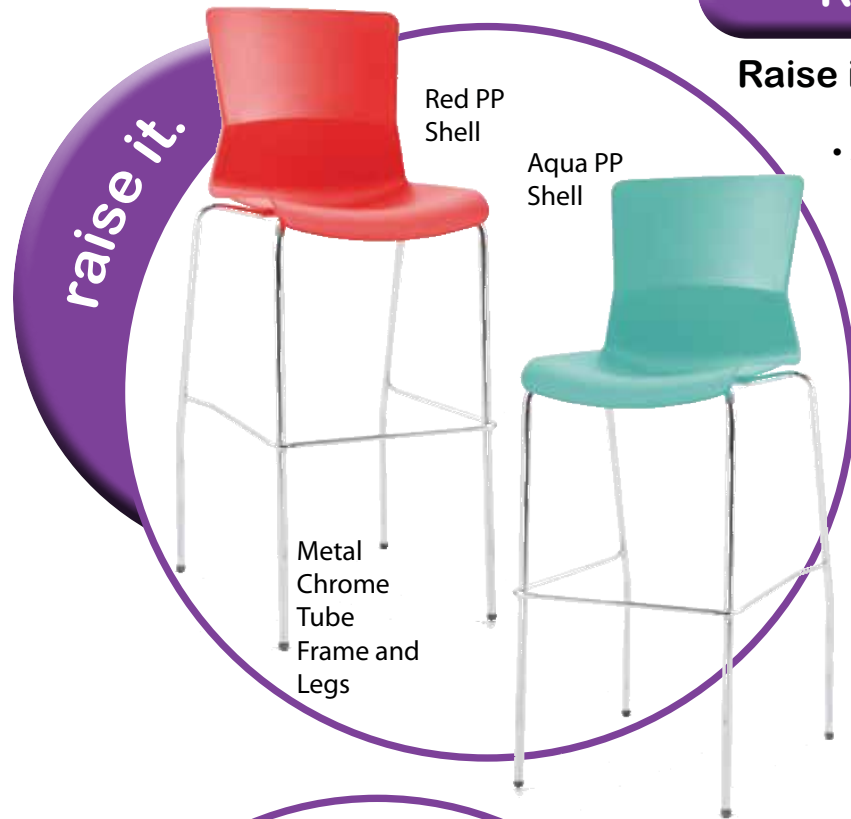

R1108-

Raise it. Stack Chair

- Stacks 3 high

R1108 available in Black, Aqua, Light Gray, and Red

(-LTGRY) LightGray

(-AQUA) Aqua Green

(-RED) Red

(-BLK) Black

Seat Size: 16.5"W x 16.5"D

Back Size: 16.5"W x 16.5"H

Max. Overall Size: 19"W x 21"D x 45.5"H

Seat Height: 31.5"

Footrung: 14.5"

Gray Fabric Cushions for added Comfort

(-GRY) Gray Cushion