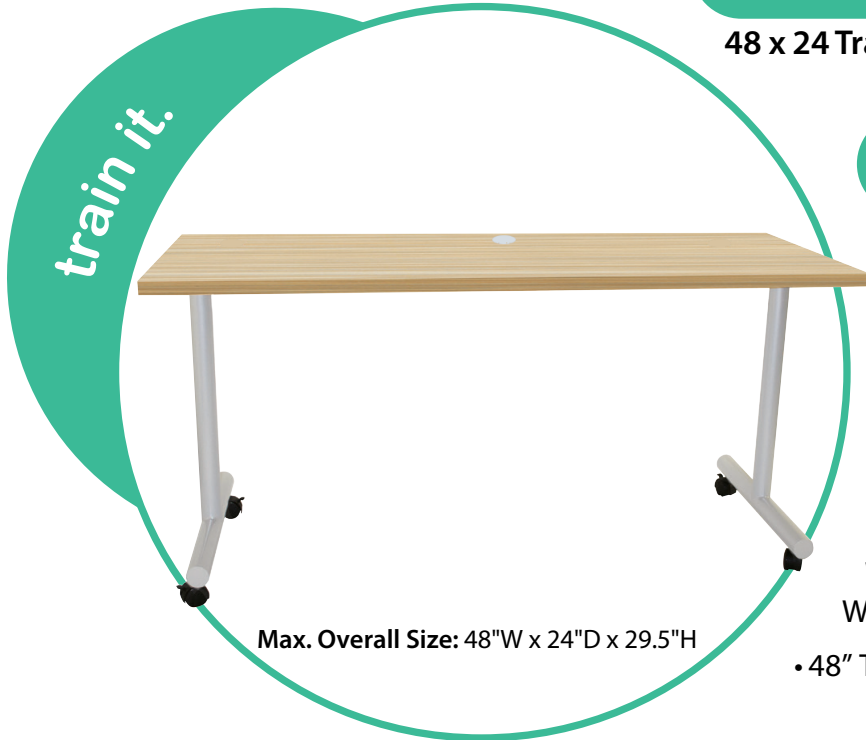

spec **it.**

OFD-4824TC-

48 x 24 Training Table with Casters

OFD-4824TG-

48 x 24 Training Table with Glides

- "T" Style Legs w/ Casters or Glides for 24"D Work Surface Available in Brushed Silver (-BS)
- 1.2" Laminate Top with 3mm Impact-Resistant PVC Edge Band, Available in Burnt Strand (-6307), Sarum Twill (-8827), Wheat Strand (-6212), Brite White (-459), Wenge Strand (-6306), or Walnut Block (-WNB)
- 48" Top Includes One Center Grommet

How to Order
Training Table Item# - Laminate Code - Paint Code
Example = OFD-4824TC-6212-BS

Tops are double sided: -6307/-8827, -6212/-459, -6306/-WNB

Burnt Strand Top

Sarum Twill Top

Wheat Strand Top

Brite White Top

Wenge Strand Top

Walnut Block Top

Brushed Silver Legs

Dark Gray Edge Band
 (for Burnt Strand and Sarum Twill Top)

White Edge Band
 (for Brite White and Wheat Strand Top)

Dark Brown Edge Band
 (for Wenge Strand and Walnut Block Top)