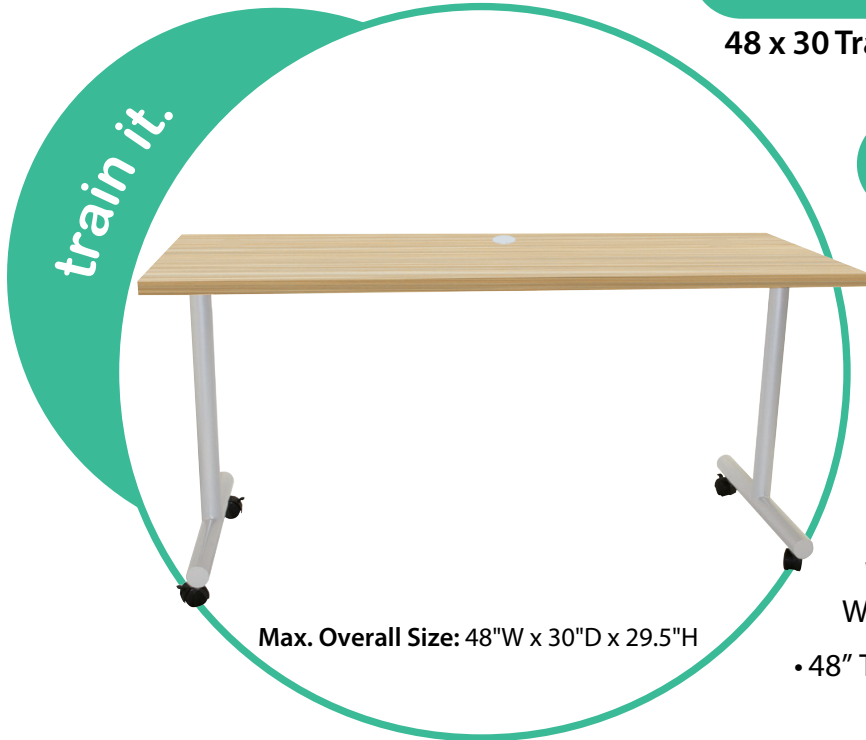

spec **it.**

OFD-4830TC-

48 x 30 Training Table with Casters

OFD-4830TG-

48 x 30 Training Table with Glides

- "T" Style Legs w/ Casters or Glides for 30"D Work Surface Available in Brushed Silver (-BS)

- 1.2" Laminate Top with 3mm Impact-Resistant PVC Edge Band, Available in Burnt Strand (-6307), Sarum Twill (-8827), Wheat Strand (-6212), Brite White (-459), Wenge Strand (-6306), or Walnut Block (-WNB)

- 48" Top Includes One Center Grommet

How to Order
Training Table Item# - Laminate Code - Paint Code
Example = OFD-4830TC-6212-BS

Tops are double sided: -6307/-8827, -6212/-459, -6306/-WNB

Burnt Strand Top