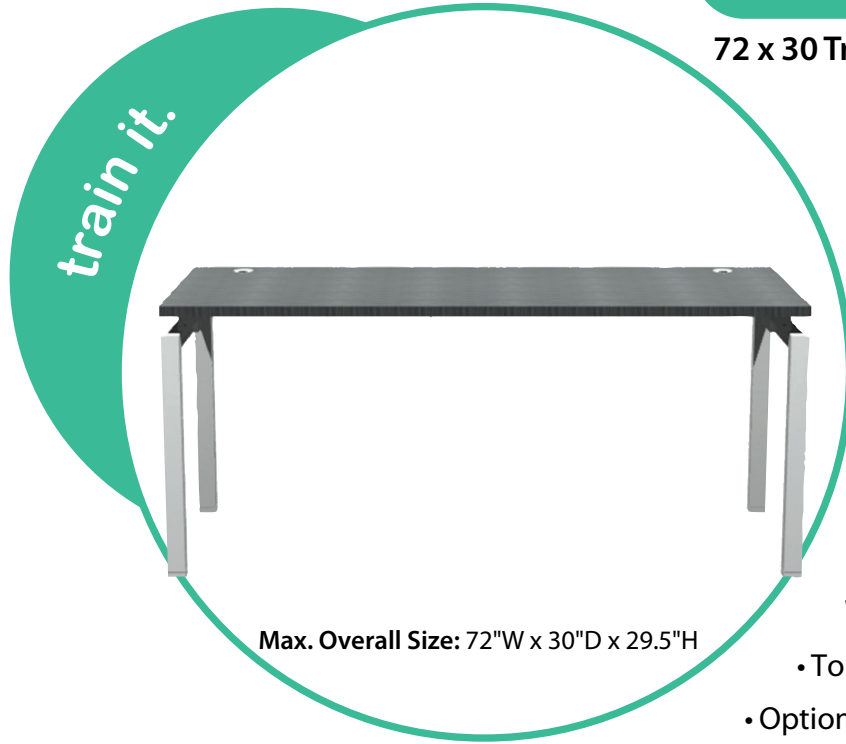

OFD-7230BI-

72 x 30 Training Table with Bench it Legs

Max. Overall Size: 72"W x 30"D x 29.5"H

- Bench it Adjustable End Legs with Glides for 24"-30"-36"D Work Surface Available in Brushed Silver (-BS) or White (-WH)
- Includes Bench it Adjustable Cable Trough for 46"-72" Work Surfaces Available in Brushed Silver (-BS) or White (-WH)
- 1.2" Laminate Top with 3mm Impact-Resistant PVC Edge Band, Available in Burnt Strand (-6307), Sarum Twill (-8827), Wheat Strand (-6212), Brite White (-459), Wenge Strand (-6306), or Walnut Block (-WNB)
- Top Includes 2 Grommets
- Optional Sea Board Modesty Screen Available in Silver Gray (-200) or White (-100)

How to Order

Training Table Item# - Laminate Code - Paint Code

Example = **OFD-7230BI-6307-BS**

Tops are double sided: -6307/-8827, -6212/-459, -6306/-WNB

Dark Gray Edge Band
(for Burnt Strand and Sarum Twill Top)

White Edge Band
(for Brite White and Wheat Strand Top)

Dark Brown Edge Band
(for Wenge Strand and Walnut Block Top)

Brushed Silver Legs

White Legs

OFD-BI1864SB-

Sea Board Modesty

Optional Modesty Screen, for 72" Work Surface, 18"H x 64"W

(Modesty screens mount to the underside of the worksurface. Brackets Included)

Optional 1/4" Modesty Screens

Silver Gray Sea Board

White Sea Board