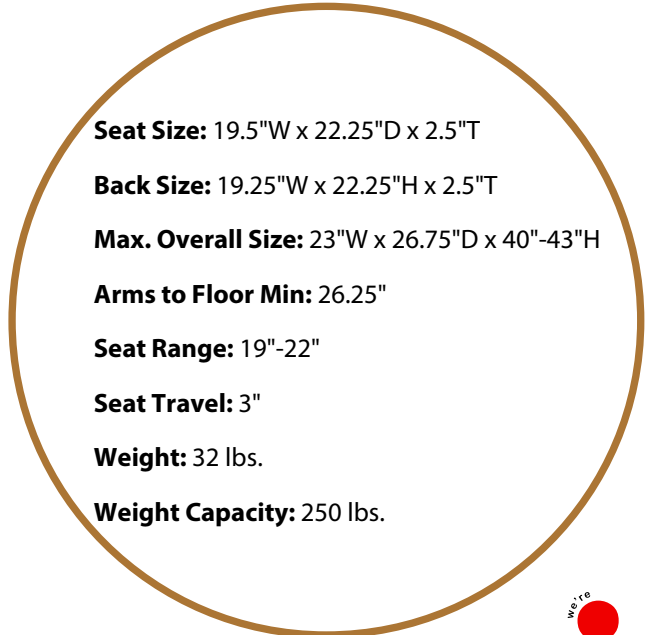

FL92017C-

High Back Executive Faux Leather Chair

- Faux leather seat and back with built in lum-bar support
- Pneumatic seat height adjustment
- Locking tilt control with adjustable tilt tension
- Available in Black (-U6), White (-U11), Blue (-U105), or Charcoal Gray (-U42)
- Padded chrome arms
- Heavy duty chrome base with dual wheel carpet casters

Seat Size: 19.5"W x 22.25"D x 2.5"T
Back Size: 19.25"W x 22.25"H x 2.5"T
Max. Overall Size: 23"W x 26.75"D x 40"-43"H
Arms to Floor Min: 26.25"
Seat Range: 19"-22"
Seat Travel: 3"
Weight: 32 lbs.
Weight Capacity: 250 lbs.

Cube: 4.88
Carton Dimensions: 27" x 24" x 13"
Carton Weight: 61 lbs.