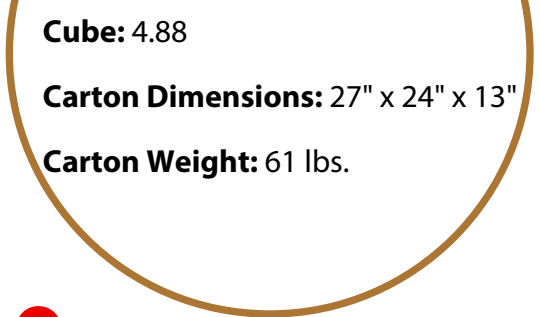

FL92017C-

High Back Executive Faux Leather Chair

- Faux leather seat and back with built in lum-bar support
- Pneumatic seat height adjustment
- Locking tilt control with adjustable tilt tension
- Available in Black (-U6), White (-U11), Blue (-U105), or Charcoal Gray (-U42)
- Padded chrome arms
- Heavy duty chrome base with dual wheel carpet casters

Seat Size: 19.5"W x 22.25"D x 2.5"T
Back Size: 19.25"W x 22.25"H x 2.5"T
Max. Overall Size: 23"W x 26.75"D x 40"-43"H
Arms to Floor Min: 26.25"
Seat Range: 19"-22"
Seat Travel: 3"
Weight: 32 lbs.
Weight Capacity: 250 lbs.

Cube: 4.88
Carton Dimensions: 27" x 24" x 13"
Carton Weight: 61 lbs.