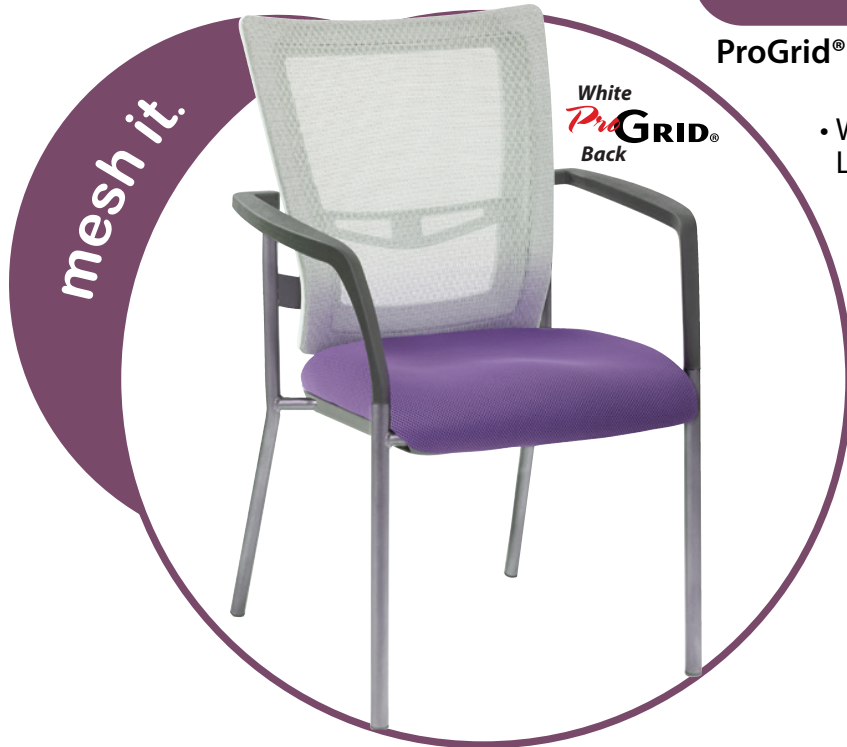

MI-8810S-

ProGrid® Back Visitor's Chair

- White ProGrid® Mesh Back with Built-in Lumbar Support
- Silver Finish Metal Frame
- Padded Fabric Seat Available in Blue (-7), Red (-9), Orange (-18), Purple (-512), Green (-6), and Black (-3)

Seat Size: 18.5"W x 18"D x 2.5"T

Back Size: 19.5"W x 18.5"H

Max. Overall Size: 36.75"H x 25"W x 24.25"D

Arms to Floor Min: 26.75"

Seat Height Min: 19"

Weight: 25 lbs.

Weight Capacity: 250 lbs.

Cube: 4.98