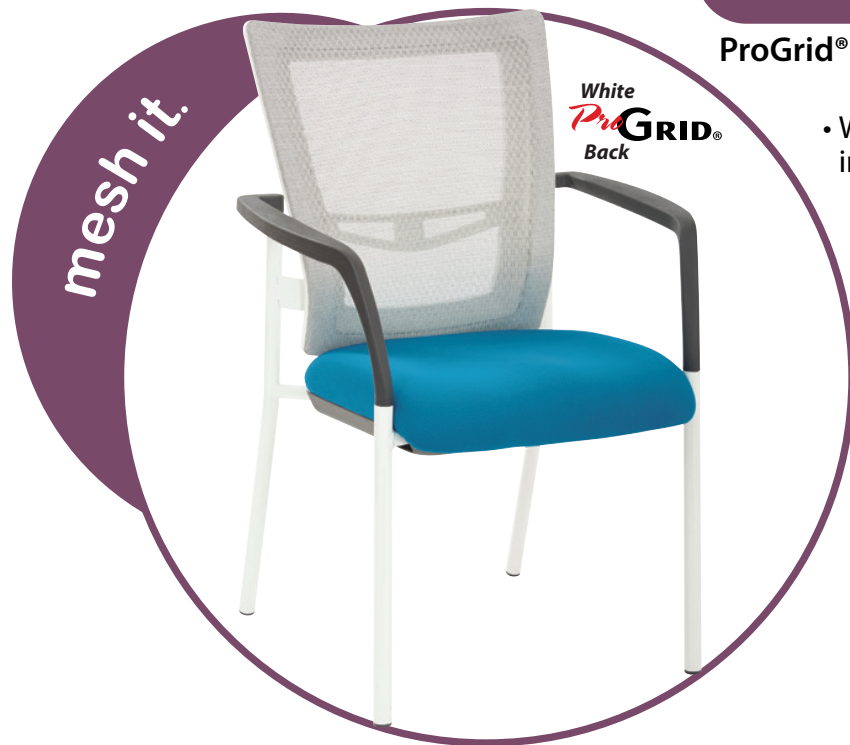

**MI-8810W-**

**ProGrid® Back Visitor's Chair**

- White ProGrid® Mesh Back with Built-in Lumbar Support
- White Finish Metal Frame
- Padded Fabric Seat Available in Blue (-7), Red (-9), Orange (-18), Purple(-512), Green (-6), and Black (-3)

**Seat Size:** 18.5"W x 18"D x 2.5"T

**Back Size:** 19.5"W x 18.5"H

**Max. Overall Size:** 36.75"H x 25"W x 24.25"D

**Arms to Floor Min:** 26.75"

**Seat Height Min:** 19"

**Weight:** 25 lbs.

**Weight Capacity:** 250 lbs.