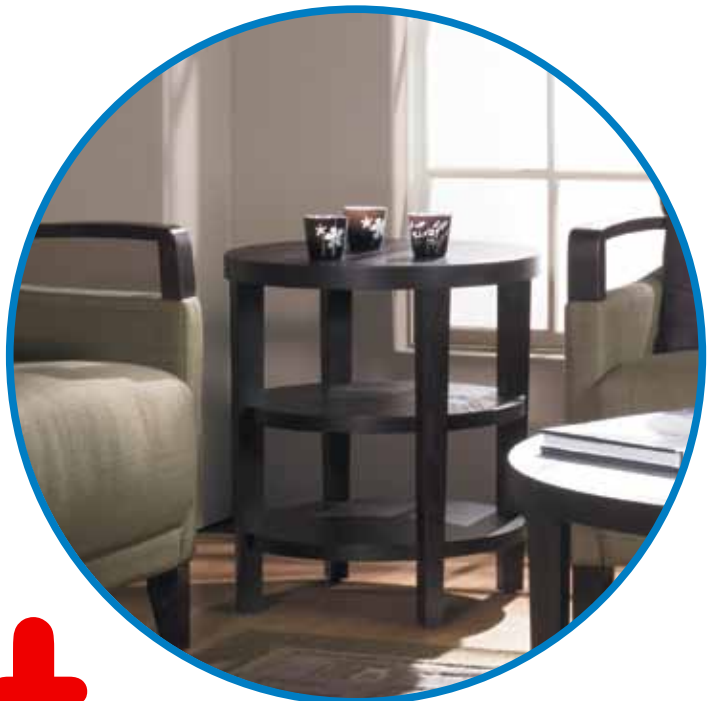

spec **it.**

MRG09-

Round End Table

lounge it.

- Wood Veneers over MDF Shelves
- Solid Wood Legs
- Available in Espresso (-ESP), Mahogany (-MAH), Cherry (-CHE), or Black (-BK)

-ESP
Espresso

-MAH
Mahogany

-CHE
Cherry

-BK
Black

Max. Overall Size: 20"Dia. x 18.5"H

Weight: 30 lbs.

Cube: 2.67

Carton Dimensions: 24" x 24" x 8"

Carton Weight: 34 lbs.

it.

office furniture distributors