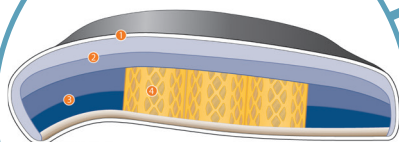

Seat Travel: 3.5"

Weight Capacity: 275 lbs.

- 1 Poly Fiber
- 2 Comfort Foam Layers
- 3 Firm Support Foam Layers
- 4 Dormeo Octaspring Coils conform to your body for adaptive comfort.

**DORMEO®
OCTASPRING®
Seating Technology**