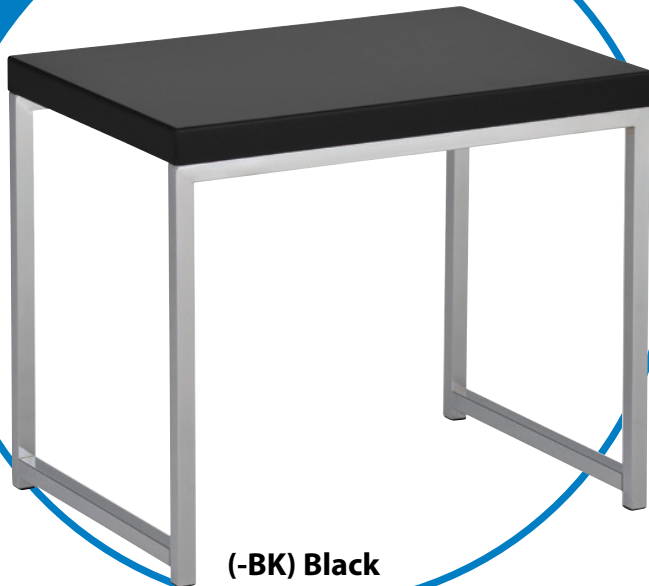

spec **it.**

WST09-

End Table

lounge it.

(-BK) Black

- Wood Veneer Top
- Chrome Finish, Steel Base
- Available in Espresso and Black
- Easy to Assemble

(-ESP) Espresso

Max. Overall Size: 22"W x 15.75"D x 18.5"H