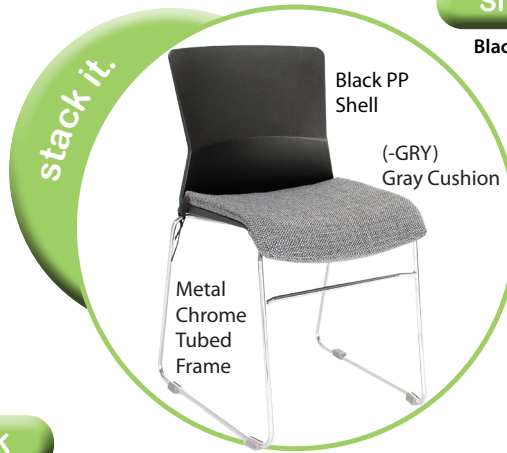

stack it.

(-BLK) Black

(-LTGRY) Light Gray

Easy to Clean & Disinfect

SI1108-BLK

Black

SI1108-LTGRY

Light Gray

List \$200 OS

Stacks 5 high

SI1108BLK-GRY

Black with Gray Cushion

SI1108LTGRY-GRY

Light Gray with Gray Cushion

List \$245 OS

Stacks 5 high

RI1108-BLK

Black

RI1108-LTGRY

Light Gray

List \$239 OS

Stacks 5 high

RI1108BLK-GRY

Black with Gray Cushion

RI1108LTGRY-GRY

Light Gray with Gray Cushion

List \$284 OS

Stacks 5 high

(-GRY) Gray Cushion

Gray Fabric Cushions for added Comfort

SI1108, RI1108 & SI1109 available in Black, and Light Gray

SI1109-BLK