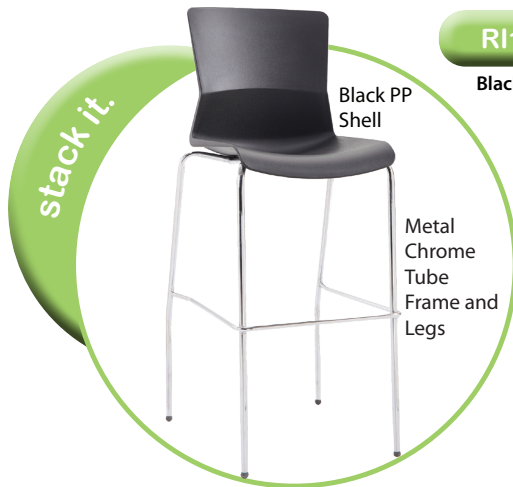

stack it.

(-BLK) Black

(-LTGRY) Light Gray

Easy to Clean & Disinfect

SI1108-BLK

Black

SI1108-LTGRY

Light Gray

List \$200 OS

Stacks 5 high

SI1108BLK-GRY

Black with Gray Cushion

SI1108LTGRY-GRY

Light Gray with Gray Cushion

List \$245 OS

Stacks 5 high

RI1108-BLK

Black

RI1108-LTGRY

Light Gray

List \$239 OS

Stacks 5 high

RI1108BLK-GRY

Black with Gray Cushion

RI1108LTGRY-GRY

Light Gray with Gray Cushion

List \$284 OS

Stacks 5 high

(-GRY) Gray Cushion

Gray Fabric Cushions for added Comfort

SI1108, RI1108 & SI1109 available in Black, and Light Gray

SI1109-BLK