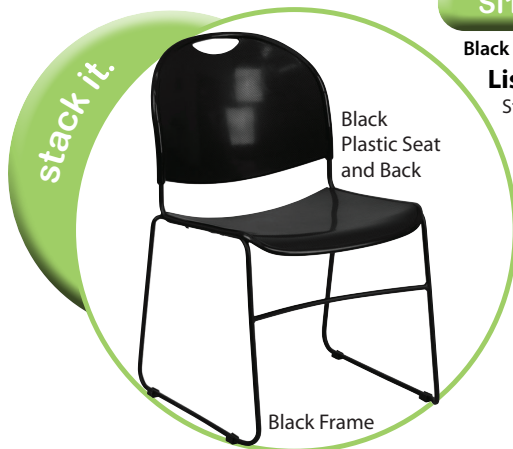

RI1108LTGRY-GRY

Light Gray with Gray Cushion

List \$284 OS

Stacks 5 high

(-GRY) Gray Cushion

Gray Fabric Cushions for added Comfort

SI1108, RI1108 & SI1109 available in Black, and Light Gray

SI1109-BLK

Black

SI1109-LTGRY

Light Gray

List \$200 OS

Stacks 5 high

SI1109BLK-GRY

Black with Gray Cushion

SI1109LTGRY-GRY

Light Gray with Gray Cushion

List \$245 OS

Stacks 5 high

SI1106-BLK

Black

List \$135 OS

Stacks 35 high

Great Value!!!