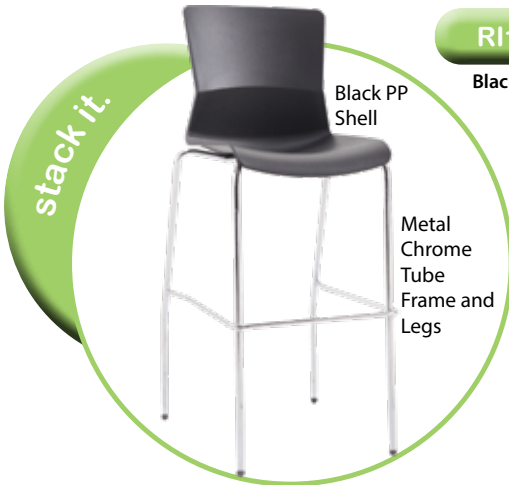

stack it.

(-BLK) Black

(-LTGRY) Light Gray

Easy to Clean & Disinfect

stack it.

Black PP Shell
(-GRY) Gray Cushion
Metal Chrome Tubed Frame

SI1108-BLK

Black

SI1108-LTGRY

Light Gray

List \$290 OS

Stacks 5 high

SI1108BLK-GRY

Black with Gray Cushion

SI1108LTGRY-GRY

Light Gray with Gray Cushion

List \$355 OS

Stacks 5 high

stack it.

Black PP Shell
Metal Chrome Tube Frame and Legs

RI1108-BLK

Black

RI1108-LTGRY

Light Gray

List \$350 OS

Stacks 5 high

RI1108BLK-GRY

Black with Gray Cushion

RI1108LTGRY-GRY

Light Gray with Gray Cushion

List \$415 OS

Stacks 5 high