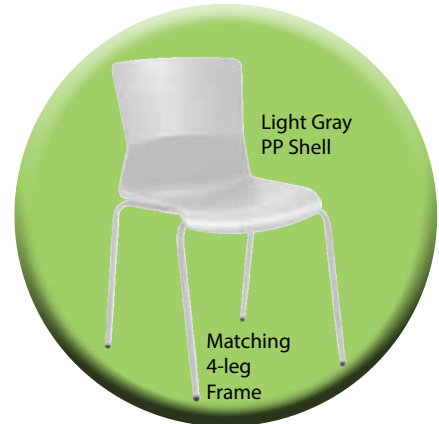

(-GRY) Gray Cushion

Gray Fabric Cushions for added Comfort

SI1108, RI1108 & SI1109 available in Black, and Light Gray

stack it.

Black PP Shell
Black 4-leg Frame

SI1109-BLK

Black

SI1109-LTGRY

Light Gray

List \$290 OS

Stacks 5 high

SI1109BLK-GRY

Black with Gray Cushion

SI1109LTGRY-GRY

Light Gray with Gray Cushion

List \$355 OS

Stacks 5 high

stack it.

Black Plastic Seat and Back
Black Frame

SI1106-BLK

Black

List \$190 OS

Stacks 35 high

Great Value!!!

Light Gray PP Shell

Matching 4-leg Frame