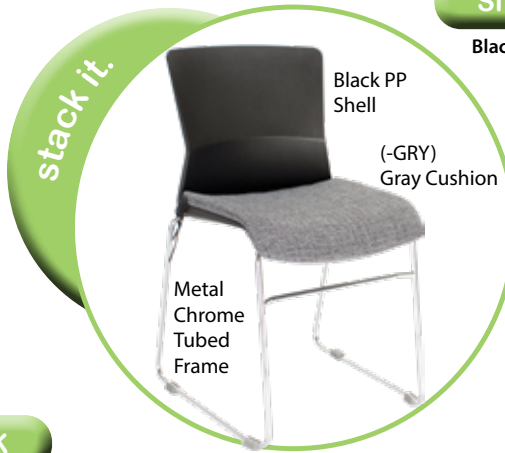

stack it.

(-BLK) Black

(-LTGRY) Light Gray

Easy to Clean & Disinfect

stack it.

Black PP Shell
(-GRY) Gray Cushion
Metal Chrome Tubed Frame

SI1108-BLK

Black

SI1108-LTGRY

Light Gray

List \$290 OS

Stacks 5 high

SI1108BLK-GRY

Black with Gray Cushion

SI1108LTGRY-GRY

Light Gray with Gray Cushion

List \$355 OS

Stacks 5 high

stack it.

Black PP Shell
Metal Chrome Tube Frame and Legs

RI1108-BLK

Black

RI1108-LTGRY

Light Gray

(-GRY) Gray Cushion

Gray Fabric Cushions for added Comfort

SI1108, RI1108 & SI1109 available in Black, and Light Gray

stack it.

Black PP Shell
Black 4-leg Frame

SI1109-BLK

Black

SI1109-LTGRY