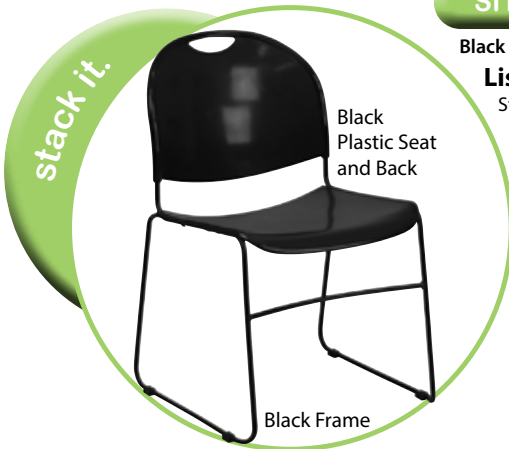

(-GRY) Gray Cushion

Gray Fabric Cushions for added Comfort

SI1108, RI1108 & SI1109 available in Black, and Light Gray

stack it.

Black PP Shell
Black 4-leg Frame

SI1109-BLK

Black

SI1109-LTGRY

Light Gray

List \$290 OS

Stacks 5 high

SI1109BLK-GRY

Black with Gray Cushion

SI1109LTGRY-GRY

Light Gray with Gray Cushion

List \$355 OS

Stacks 5 high

stack it.

Black Plastic Seat and Back
Black Frame

SI1106-BLK

Black

List \$190 OS

Stacks 35 high

Great Value!!!