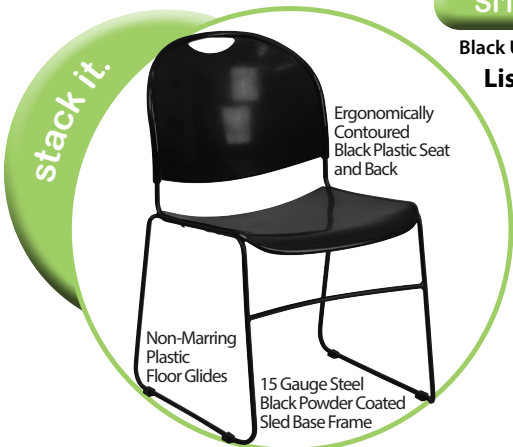

Light Gray

List \$325

Stacks 5 high

SI1108BLK-GRY

Black with Gray Cushion

SI1108LTGRY-GRY

Light Gray with Gray Cushion

List \$400

Stacks 5 high

Gray Fabric Cushions for added Comfort

(-GRY) Gray Cushion

(-BLK) Black

(-LTGRY) LightGray

SI1109-BLK

Black

SI1109-LTGRY

Light Gray

List \$325

Stacks 5 high

SI1109BLK-GRY

Black with Gray Cushion

SI1109LTGRY-GRY

Light Gray with Gray Cushion

List \$400

Stacks 5 high

SI1106-BLK

Black ULTRA-COMPACT Stack Chair

List \$275

- Stack Quantity: 20
- Ships Fully Assembled
- 880 lb. Weight Capacity!!

TRACK SERIES

Great Value!!!