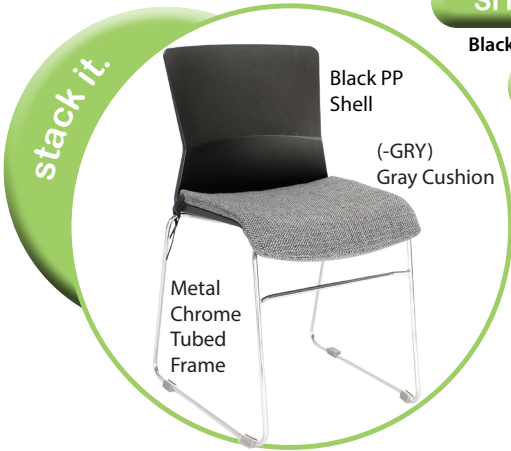

(-BLK) Black

(-LTGRY) Light Gray

Light Gray PP Shell

Metal Chrome Tube Frame and Legs

Black PP Shell

Metal Chrome Tube Frame and Legs

RI1108-BLK

BLACK BAR HEIGHT CHAIR

RI1108-LTGRY

LIGHT GRAY BAR HEIGHT CHAIR

List \$395 ^{OS}

• Stacks 3 high

RI1108BLK-GRY

BLACK WITH GRAY CUSHION

RI1108LTGRY-GRY

LIGHT GRAY WITH GRAY CUSHION

List \$470 ^{OS}

• Stacks 3 high

(-GRY) Gray Cushion

NEW!

Standing Height

Bar Height

Gray Fabric Cushions for added Comfort

(-GRY) Gray Cushion

NEW Standing Height great for standing or counter height tables!!

In-Stock

stack it.

Easy to Clean & Disinfect

BELLA SERIES

SI1108-BLK

Black

SI1108-LTGRY