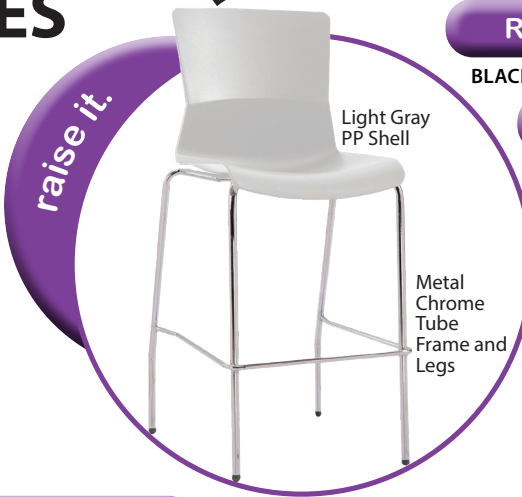

raise it.

BELLA-2 SERIES

NEW Standing Height great for standing or counter height tables!!

NEW!

RI1108SH-BLK

BLACK STANDING HEIGHT CHAIR

RI1108SH-LTGRY

LIGHT GRAY STANDING HEIGHT CHAIR

List \$395 ^{OS}

• Stacks 3 high

RI1108SHBLK-GRY

BLACK WITH GRAY CUSHION

RI1108SHLTGRY-GRY

LIGHT GRAY WITH GRAY CUSHION

List \$470 ^{OS}

• Stacks 3 high

(-BLK) Black

(-LTGRY) Light Gray

Light Gray PP Shell

Metal Chrome Tube Frame and Legs

Black PP Shell

Metal Chrome Tube Frame and Legs

RI1108-BLK

BLACK BAR HEIGHT CHAIR

RI1108-LTGRY

LIGHT GRAY BAR HEIGHT CHAIR

List \$395 ^{OS}

• Stacks 3 high

RI1108BLK-GRY

BLACK WITH GRAY CUSHION

RI1108LTGRY-GRY

LIGHT GRAY WITH GRAY CUSHION