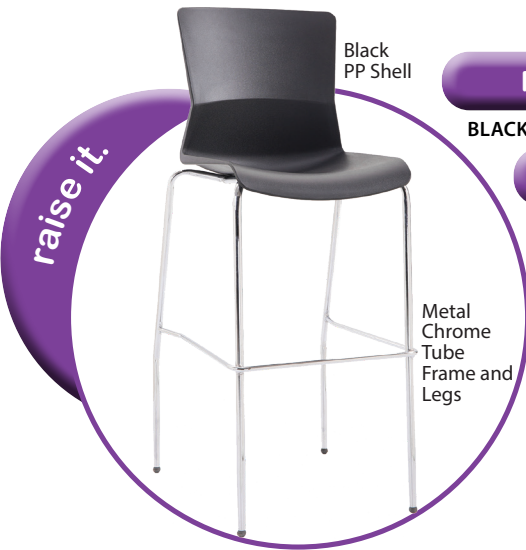

List \$395 ^{OS}

• Stacks 3 high

RI1108SHBLK-GRY

BLACK WITH GRAY CUSHION

RI1108SHLTGRY-GRY

LIGHT GRAY WITH GRAY CUSHION

List \$470 ^{OS}

• Stacks 3 high

(-BLK) Black

(-LTGRY) Light Gray

Light Gray PP Shell

Metal Chrome Tube Frame and Legs

Black PP Shell

Metal Chrome Tube Frame and Legs

RI1108-BLK

BLACK BAR HEIGHT CHAIR

RI1108-LTGRY

LIGHT GRAY BAR HEIGHT CHAIR

List \$395 ^{OS}

• Stacks 3 high

RI1108BLK-GRY

BLACK WITH GRAY CUSHION

RI1108LTGRY-GRY

LIGHT GRAY WITH GRAY CUSHION

List \$470 ^{OS}

• Stacks 3 high

(-GRY) Gray Cushion

NEW!

Standing Height

Bar Height

Gray Fabric Cushions for added Comfort

(-GRY) Gray Cushion