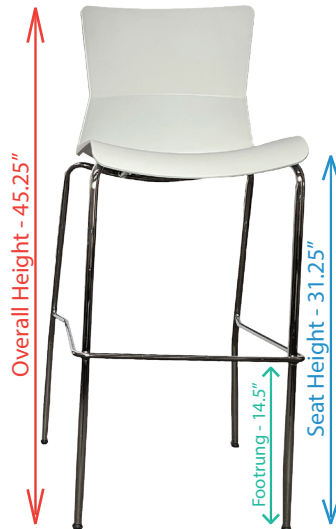

(-BLK) Black

(-LTGRY) Light Gray

Light Gray PP Shell

Metal Chrome Tube Frame and Legs

Black PP Shell

Metal Chrome Tube Frame and Legs

RI1108-BLK

BLACK BAR HEIGHT CHAIR

RI1108-LTGRY

LIGHT GRAY BAR HEIGHT CHAIR

List \$395 ^{OS}

• Stacks 3 high

RI1108BLK-GRY

BLACK WITH GRAY CUSHION

RI1108LTGRY-GRY

LIGHT GRAY WITH GRAY CUSHION

List \$470 ^{OS}

• Stacks 3 high

(-GRY) Gray Cushion

NEW!

Standing Height

Bar Height

Gray Fabric Cushions for added Comfort

(-GRY) Gray Cushion

NEW Standing Height great for standing or counter height tables!!

In-Stock

stack it.

Easy to Clean & Disinfect

BELLA SERIES

SI1108-BLK

Black

SI1108-LTGRY