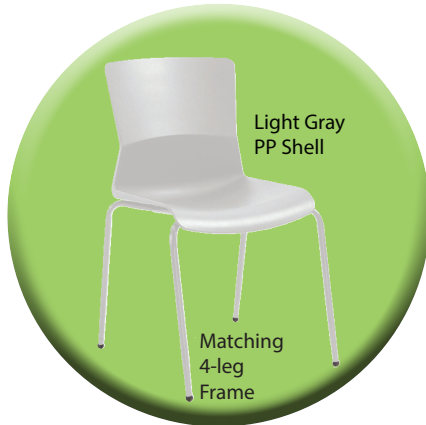

(-BLK) Black

(-LTGRY) Light Gray

Light Gray PP Shell

Metal Chrome Tube Frame and Legs

Black PP Shell

Metal Chrome Tube Frame and Legs

RI1108-BLK

BLACK BAR HEIGHT CHAIR

Light Gray

List \$325

Stacks 5 high

SI1108BLK-GRY

Black with Gray Cushion

SI1108LTGRY-GRY

Light Gray with Gray Cushion

List \$400

Stacks 5 high

Gray Fabric Cushions for added Comfort

(-GRY) Gray Cushion

(-BLK) Black

(-LTGRY) LightGray

SI1109-BLK

Black

SI1109-LTGRY

Light Gray

List \$325

Stacks 5 high

SI1109BLK-GRY

Black with Gray Cushion

SI1109LTGRY-GRY

Light Gray with Gray Cushion

List \$400