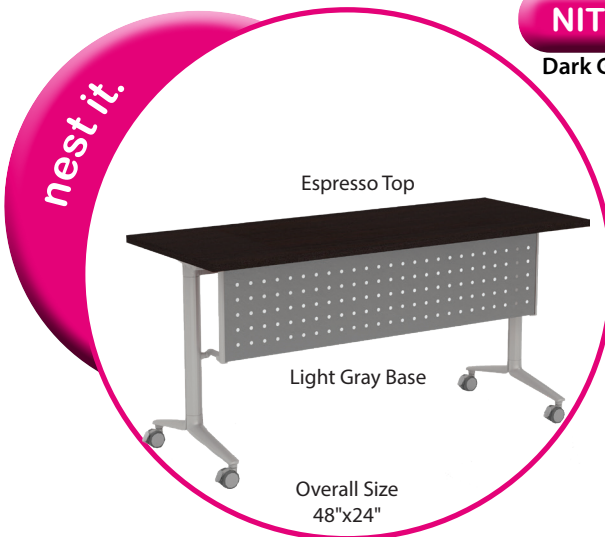

Nesting Bases only accept 24" Deep Work Surfaces

- 1" Laminate top with impact-resistant PVC Edges
- Single-lever folding

No Grommets

NITF4824-DGRY

Dark Gray Nesting Table

NITF4824-LGRY

Light Gray Nesting Table
Add laminate finish to part number (-G), (-C), (-M), (-E)
List $968

TTF48-DGRY

Dark Gray Nesting Base

TTF48-LGRY

Light Gray Nesting Base
Nesting Base ONLY
List $745

See Page 29 for Collaborate it Top Options and Pricing