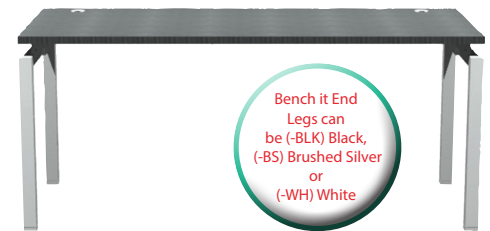

Train it Training Tables | Typical

Bench it End Legs can be (-BLK) Black, (-BS) Brushed Silver or (-WH) White

T- Leg with Casters Training Tables

- OFD-4824TC - "T" Leg 48" x 24" Training Table .... List $681
- OFD-4830TC - "T" Leg 48" x 30" Training Table .... List $797
- OFD-6024TC - "T" Leg 60" x 24" Training Table .... List $800
- OFD-6030TC - "T" Leg 60" x 30" Training Table .... List $896
- OFD-6624TC - "T" Leg 66" x 24" Training Table .... List $930
- OFD-6630TC - "T" Leg 66" x 30" Training Table .... List $956
- OFD-7224TC - "T" Leg 72" x 24" Training Table .... List $940
- OFD-7230TC - "T" Leg 72" x 30" Training Table .... List $966

Post Leg with Casters Training Tables

- OFD-4824PC - Post Leg 48" x 24" Training Table .... List $705
- OFD-4830PC - Post Leg 48" x 30" Training Table .... List $805
- OFD-6024PC - Post Leg 60" x 24" Training Table .... List $824
- OFD-6030PC - Post Leg 60" x 30" Training Table .... List $904
- OFD-6624PC - Post Leg 66" x 24" Training Table .... List $954
- OFD-6630PC - Post Leg 66" x 30" Training Table .... List $964
- OFD-7224PC - Post Leg 72" x 24" Training Table .... List $964
- OFD-7230PC - Post Leg 72" x 30" Training Table .... List $974

Bench it End Leg with Glides Training Tables

1. OFD-4824BI - BI End Leg 48" x 24" Training Table .. List $810
   - OFD-4830BI - BI End Leg 48" x 30" Training Table .. List $930
   - OFD-6024BI - BI End Leg 60" x 24" Training Table .. List $880
   - OFD-6030BI - BI End Leg 60" x 30" Training Table .. List $980
   - OFD-6624BI - BI End Leg 66" x 24" Training Table .. List $1,010
   - OFD-6630BI - BI End Leg 66" x 30" Training Table .. List $1,040
   - OFD-7224BI - BI End Leg 72" x 24" Training Table .. List $1,020
   - OFD-7230BI - BI End Leg 72" x 30" Training Table .. List $1,050
2. (Bench it tables come with troughs.)

T- Leg with Glides Training Tables

- OFD-4824TG - "T" Leg 48" x 24" Training Table .... List $681
- OFD-4830TG - "T" Leg 48" x 30" Training Table .... List $797
- OFD-6024TG - "T" Leg 60" x 24" Training Table .... List $800
- OFD-6030TG - "T" Leg 60" x 30" Training Table .... List $896
- OFD-6624TG - "T" Leg 66" x 24" Training Table .... List $930
- OFD-6630TG - "T" Leg 66" x 30" Training Table .... List $956
- OFD-7224TG - "T" Leg 72" x 24" Training Table .... List $940
- OFD-7230TG - "T" Leg 72" x 30" Training Table .... List $966

Post Leg with Glides Training Tables

- OFD-4824PG - Post Leg 48" x 24" Training Table .... List $705
- OFD-4830PG - Post Leg 48" x 30" Training Table .... List $805
- OFD-6024PG - Post Leg 60" x 24" Training Table .... List $824
- OFD-6030PG - Post Leg 60" x 30" Training Table .... List $904
- OFD-6624PG - Post Leg 66" x 24" Training Table .... List $954
- OFD-6630PG - Post Leg 66" x 30" Training Table .... List $964
- OFD-7224PG - Post Leg 72" x 24" Training Table .... List $964
- OFD-7230PG - Post Leg 72" x 30" Training Table .... List $974