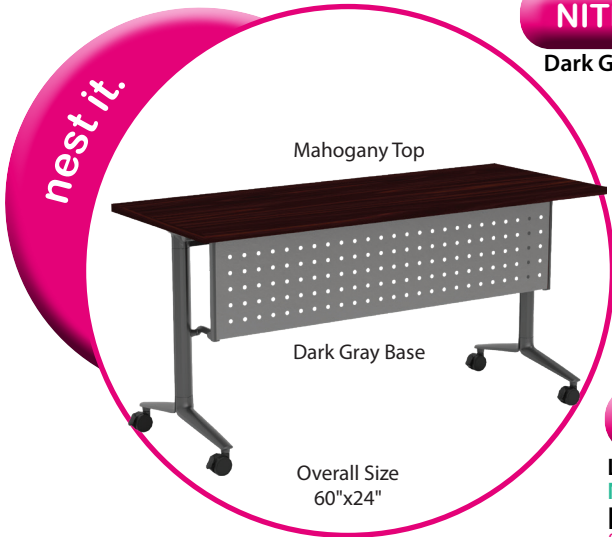

(-LGRY) Light Gray

**NITF7224-DGRY**

Dark Gray Nesting Table

**NITF7224-LGRY**

Light Gray Nesting Table  
Add laminate finish to part number (-G), (-C), (-M), (-E)  
**List \$1,146**

**TTF72-DGRY**

Dark Gray Nesting Base

**TTF72-LGRY**

Light Gray Nesting Base  
Nesting Base ONLY  
**List \$820**

See Page 29 for Collaborate it Top Options and Pricing

**NITF6024-DGRY**

Dark Gray Nesting Table

**NITF6024-LGRY**

Light Gray Nesting Table  
Add laminate finish to part number (-G), (-C), (-M), (-E)  
**List \$1,059**

**TTF60-DGRY**

Dark Gray Nesting Base

**TTF60-LGRY**

Light Gray Nesting Base  
Nesting Base ONLY  
**List \$785**

See Page 29 for Collaborate it Top Options and Pricing

Nesting Bases only accept 24" Deep Work Surfaces

- 1" Laminate top with impact-resistant PVC Edges
- Single-lever folding

No Grommets

**NITF4824-DGRY**

Dark Gray Nesting Table

**NITF4824-LGRY**

Light Gray Nesting Table  
Add laminate finish to part number (-G), (-C), (-M), (-E)  
**List \$968**