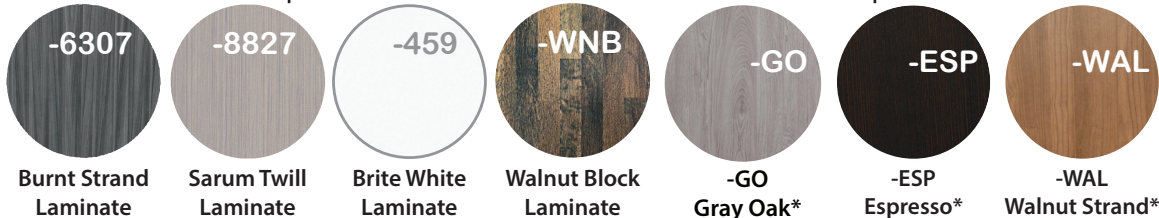

*Gray Oak, Espresso, and Walnut Strand Tops only available in 48x24, 60x24, 60x30, 66x30, 72x24, and 72x30

Collaborate it TOPS DO NOT GANG!!

"T" Leg/Post Color is (-BS) Brushed Silver
Bench it End Legs can be (-BLK) Black, (-BS) Brushed Silver or (-WH) White

How to Order
(Training Table Item# - Laminate Code - Paint Code)
Example = OFD-7224PG-6307-BS

Prices below are for -6307, -8827, -459, -WNB, -GO, -ESP & -WAL tops only.