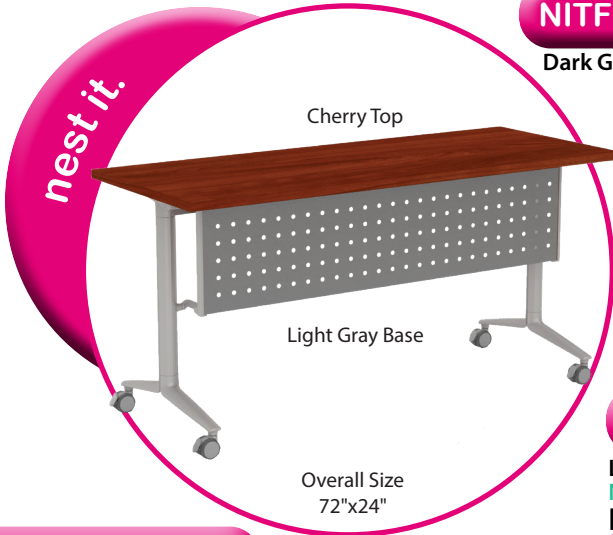

(-LGRY) Light Gray

**NITF7224-DGRY**

Dark Gray Nesting Table

**NITF7224-LGRY**

Light Gray Nesting Table  
Add laminate finish to part number (-G), (-C), (-M), (-E)  
**List \$1,146**

**TTF72-DGRY**

Dark Gray Nesting Base

**TTF72-LGRY**

Light Gray Nesting Base  
Nesting Base ONLY  
**List \$820**

See Page 29 for Collaborate it Top Options and Pricing

**NITF6024-DGRY**

Dark Gray Nesting Table

**NITF6024-LGRY**

Light Gray Nesting Table  
Add laminate finish to part number (-G), (-C), (-M), (-E)  
**List \$1,059**

- 1" Laminate top with impact-resistant PVC Edges
- Single-lever folding

No Grommets

**NITF4824-DGRY**

Dark Gray Nesting Table

**NITF4824-LGRY**

Light Gray Nesting Table  
Add laminate finish to part number (-G), (-C), (-M), (-E)  
**List \$968**