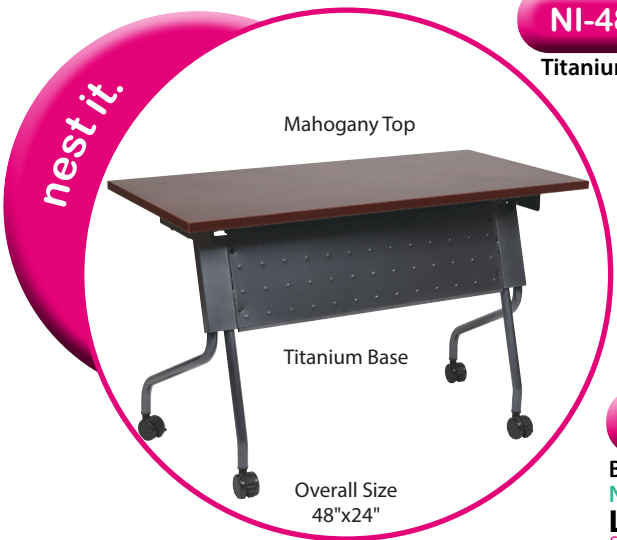

**OFD72FB-T**

Titanium Nesting Base

**OFD72FB-BS**

Brushed Silver Nesting Base

Nesting Base ONLY

List \$655

See Page 29 for Collaborate it Top Options and Pricing

- 1" Laminate top with impact-resistant PVC Edges
- Single-lever folding

Add laminate finish to part number (-G), (-C), (-M), (-E)

List \$869

**OFD60FB-T**

Titanium Nesting Base

**OFD60FB-BS**

Brushed Silver Nesting Base

Nesting Base ONLY

List \$595

See Page 29 for Collaborate it Top Options and Pricing

Ganging and Nesting Capabilities!

- Space-saver nesting capability
- Easy-roll, locking carpet casters

**NI-4824FB-T**

Titanium Nesting Table

**NI-4824FB-BS**