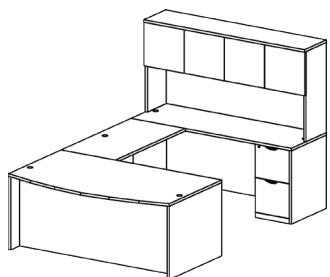

Ultra Laminate Series | Typicals

Bow Front U-Set with Hutch
71"x108"
UTYP12
Consists of: OFD-189, 170, 143,
166, 175, 144, 4DW
List \$4,950

Lateral File/Storage Credenza
71"x24"x29"
OFD-220
Consists of: OFD-143, 112, 113
List \$2,950