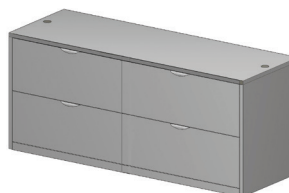

Double Lateral File Credenza
71"x24"x29"
OFD-223
Consists of: OFD-143, 112, 112
List $3,500

Other Credenza Configurations Available