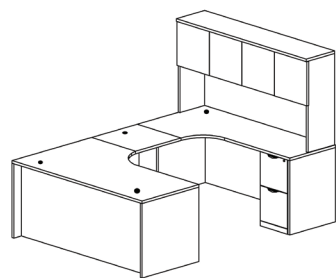

Ultra Laminate Series | Typicals

Bow Front U-Set with Hutch
71"x108"
UTYP12
Consists of: OFD-189, 170, 143,
166, 175, 144, 4DW
List \$4,950

Lateral File/Storage Credenza
71"x24"x29"
OFD-220
Consists of: OFD-143, 112, 113
List \$2,950