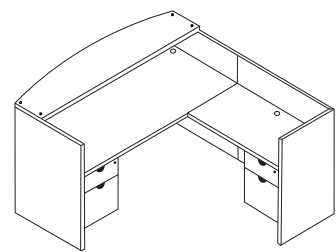

Reception Station with Floating Frosted Glass Transaction Top
71"x78"x42"H
UTYP19G
Consists of: OFD-169G, 180,
107, 107
List $3,830