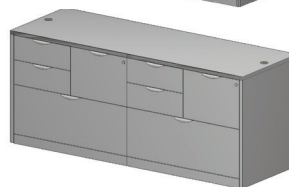

Ultra Laminate Series | Typicals

Bow Front U-Set with Hutch
71"x108"
UTYP12
Consists of: OFD-189, 170, 143,
166, 175, 144, 4DW
List \$4,950

Lateral File/Storage Credenza
71"x24"x29"
OFD-220
Consists of: OFD-143, 112, 113
List \$2,950

Straight Front Corner Desk U-Set with Hutch
71"x108"
UTYP517DHW
Consists of: OFD-178R, 188, 182L,
166, 175, 144, 4DW
List \$5,160

Double Combo File Credenza
71"x24"x29"
OFD-221
Consists of: OFD-143, 114, 114
List \$3,700