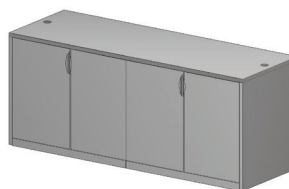

4-Door Storage Credenza
71"x24"x29"
OFD-222
Consists of: OFD-143, 113, 113
List $2,400