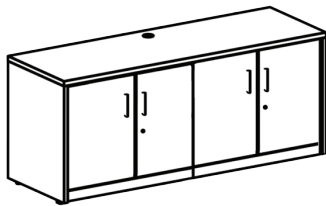

# Ultra Premium Laminate Series | Typical

**NEW**  
Ultra Premium  
Hutch and 2-Door Cabinet  
34.25"x24"x65"  
**UP113155GO**  
Consists of: UP155, UP113  
**List \$2,275**

**NEW**  
Ultra Premium  
Hutch and Lateral File  
34.25"x24"x65"  
**UP112155GO**  
Consists of: UP155, UP112  
**List \$2,650**